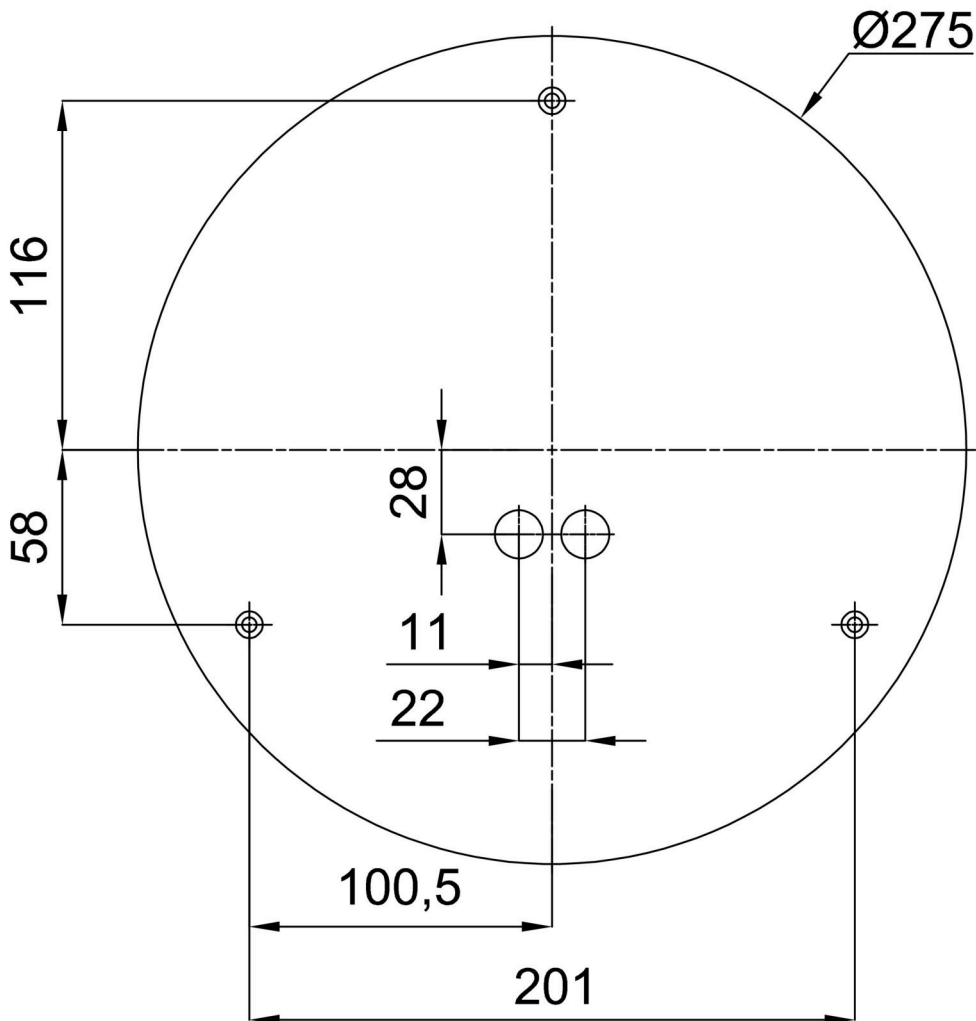

TECHNICAL SHEET

Multipower

Possibility of output adjustment by the user (DIP switch on the current source).

I [mA]	700	600	500	400	
[%]	100	86	71	57	

Logistic

EAN	8591728135805
Weight NTTO	0.9 Kg
Weight BTTO	1.2 Kg
Number of cartons	1 pcs
Package volume	0.011 m³
Package 1 width	0.3 m
Package 1 length	0.285 m
Package 1 height	0.13 m
Warranty*	60 months

*The warranty for the batteries is valid for 12 months from the date of purchase.

Installation dimensions: