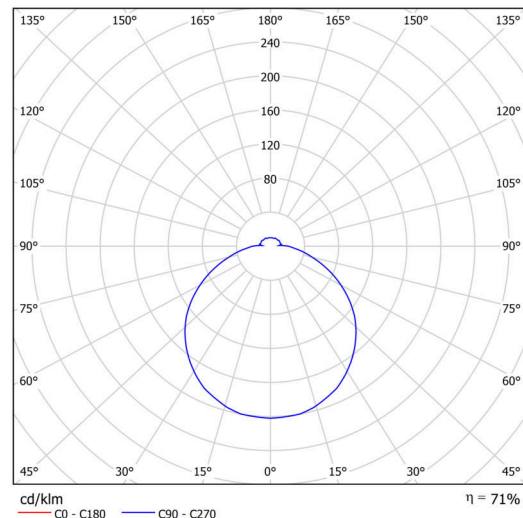

Luminous

Lum. flux of luminaire	1910/2000 lm
Lum. flux of light source	2690/2810 lm
Luminaire efficacy	106 lm/W
Temperature	3000/4000 K
Rated life time LED L80/B10	100000 hours
CRI	Ra80
MacAdam	3
Blue light hazard	Risk group 0