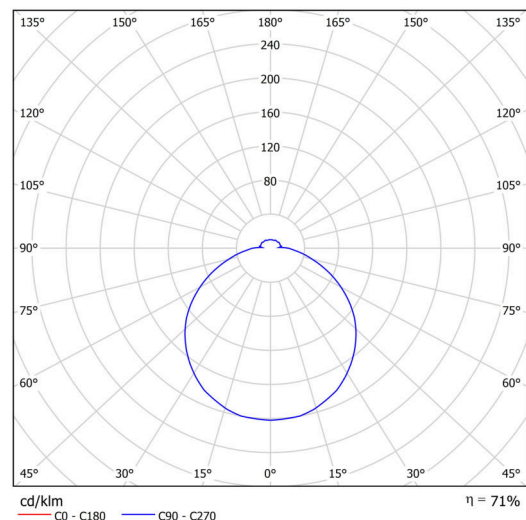

Luminous

Lum. flux of luminaire	1910 lm
Lum. flux of light source	2690 lm
Lum. flux of light source in emergency mode	150 lm
Luminaire efficacy	106 lm/W
Temperature	3000 K
Rated life time LED L80/B10	100000 hours
CRI	Ra80
MacAdam	3