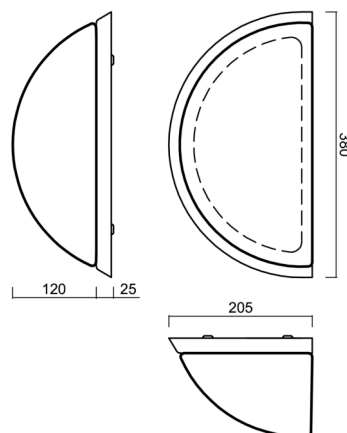

Technical

Types of luminaires	Classic on/off
Mounting type	surface mounted
Base material	stainless steel steel
Shade material	three-layer glass TRIPLEX OPAL
Base color	polished stainless steel
Shade color	white
Holding the shade	screws
Mounting location	wall
Width	350 mm
Length	190 mm
Height	150 mm
mounting holes (diameter)	3xØ5mm
Cable entrance	2xØ16mm
Energy Class	D
Impact strength	IK01
Operating temperature	from -20°C to +30°C

Eulum data for calculation programs are available at www.osmont.cz.

Logistic

EAN	8591728142100
Weight NTTO	2.7 Kg
Weight BTTO	2.9 Kg
Number of cartons	1 pcs
Package volume	0.014 m ³
Package 1 width	0.375 m
Package 1 length	0.235 m
Package 1 height	0.155 m
Warranty*	60 months

*The warranty for the batteries is valid for 12 months from the date of purchase.

Installation dimensions:

Additional assortment:

Lampshade

Product code	Name	Color	Description	Picture	Drawing
20021	264	white	příslušenství		