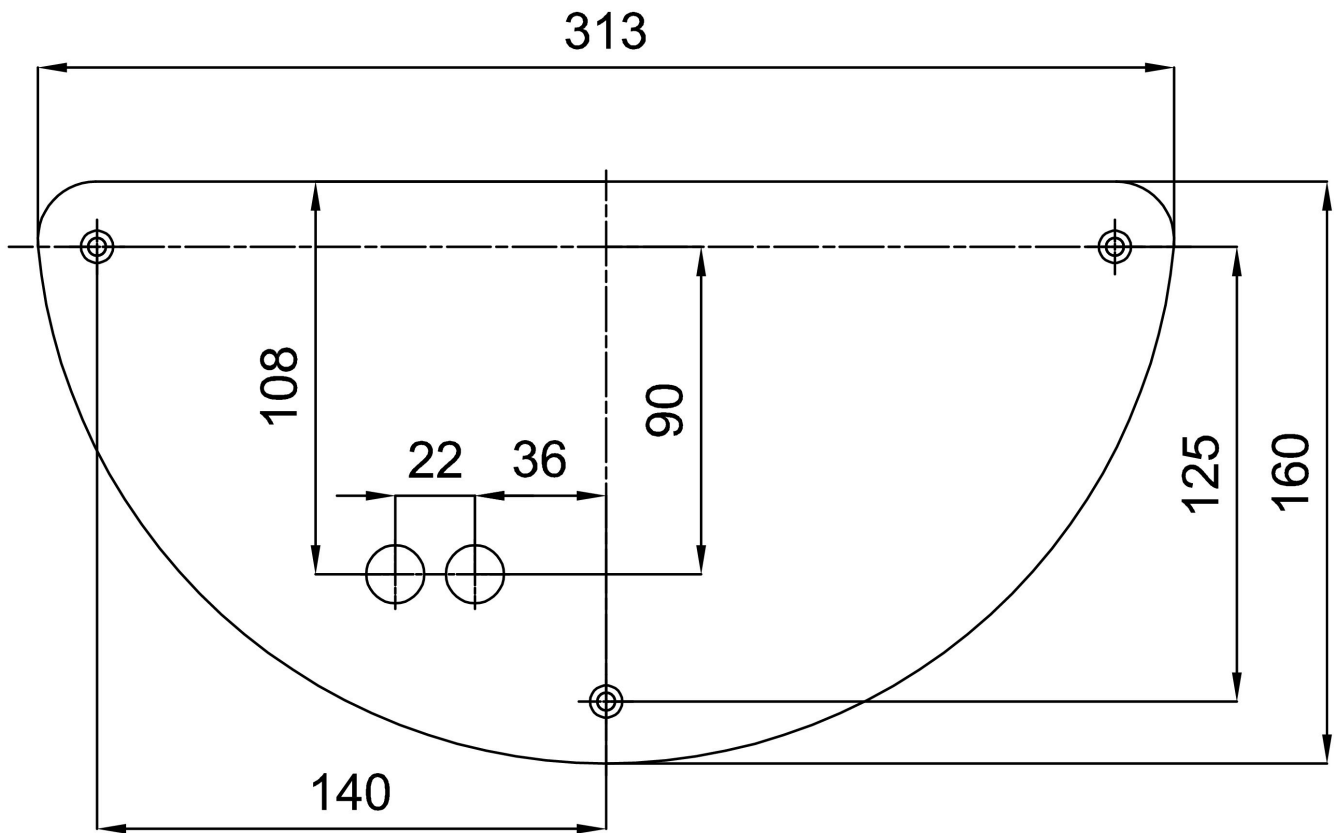

Logistic

EAN	8591728142100
Weight NTTO	2.7 Kg
Weight BTTO	2.9 Kg
Number of cartons	1 pcs
Package volume	0.014 m³
Package 1 width	0.375 m
Package 1 length	0.235 m
Package 1 height	0.155 m
Warranty*	60 months

*The warranty for the batteries is valid for 12 months from the date of purchase.

Installation dimensions: