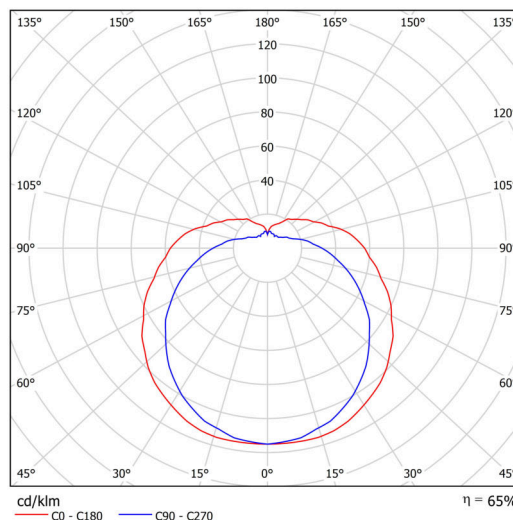

Luminous

Lum. flux of luminaire	1370 lm
Lum. flux of light source	2110 lm
Luminaire efficacy	105 lm/W
Temperature	4000 K
Rated life time LED L80/B10	100000 hours
CRI	Ra80
MacAdam	3
Blue light hazard	Risk group 0