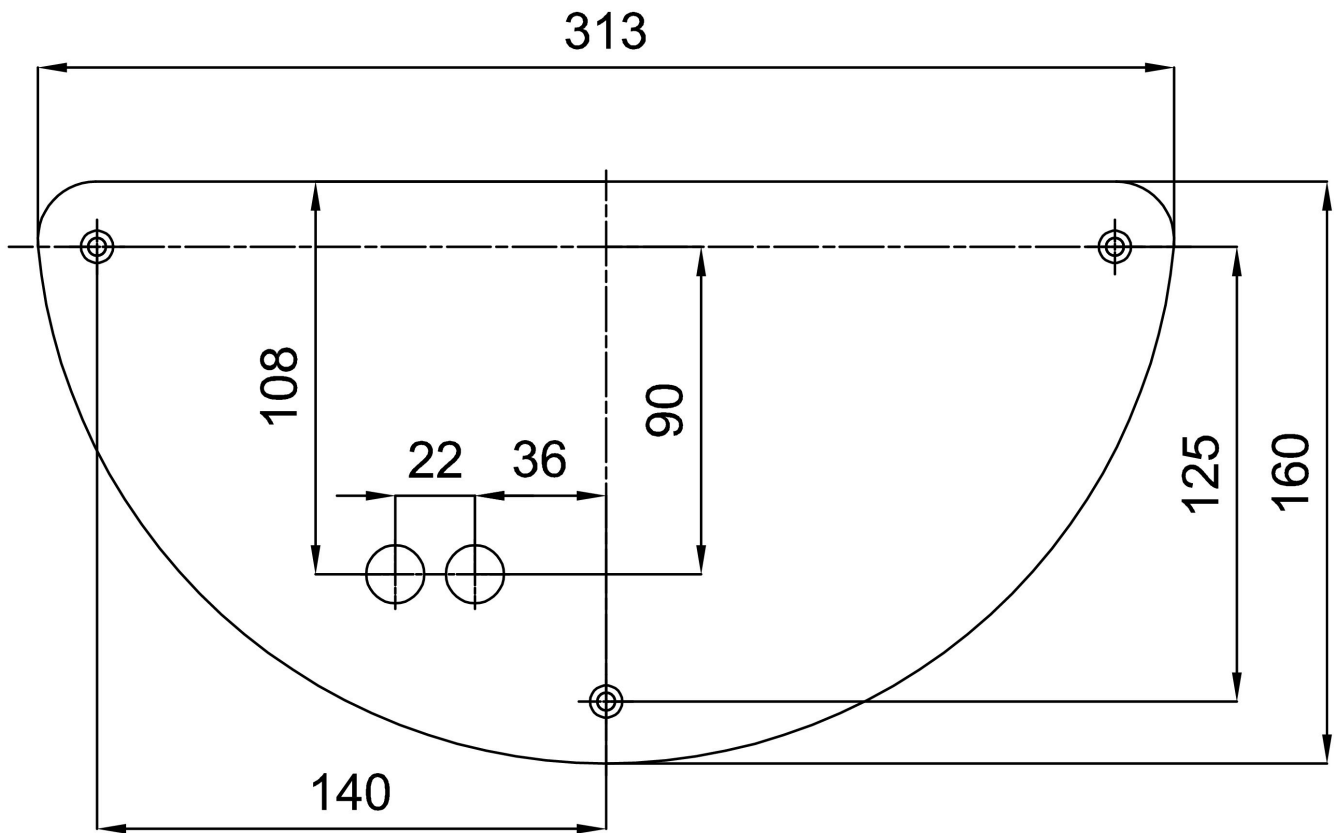

Logistic

EAN	8591728142087
Weight NTTO	2.7 Kg
Weight BTTO	2.9 Kg
Number of cartons	1 pcs
Package volume	0.014 m³
Package 1 width	0.375 m
Package 1 length	0.235 m
Package 1 height	0.155 m
Warranty*	60 months

*The warranty for the batteries is valid for 12 months from the date of purchase.

Installation dimensions: