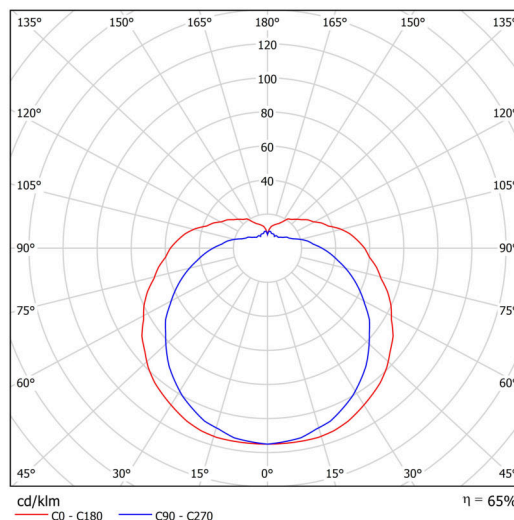

Luminous

Lum. flux of luminaire	1370 lm
Lum. flux of light source	2110 lm
Luminaire efficacy	105 lm/W
Temperature	4000 K
Rated life time LED L80/B10	100000 hours
CRI	Ra80
MacAdam	3
Blue light hazard	Risk group 0