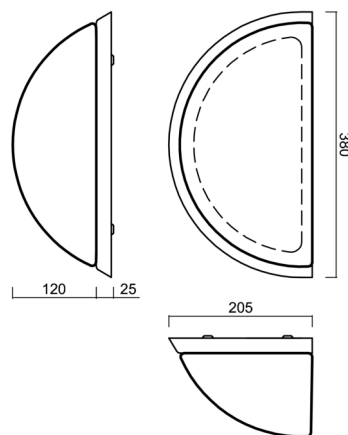

Technical

Types of luminaires	Classic on/off
Mounting type	surface mounted
Base material	steel
Shade material	three-layer glass TRIPLEX OPAL
Base color	white Ral9003
Shade color	white
Holding the shade	screws
Mounting location	wall
Width	350 mm
Length	190 mm
Height	150 mm
mounting holes (diameter)	3xØ5mm
Cable entrance	2xØ16mm
Energy Class	D
Impact strength	IK01
Operating temperature	from -20°C to +30°C

Eulum data for calculation programs are available at www.osmont.cz.

Logistic

EAN	8591728142087
Weight NTTO	2.7 Kg
Weight BTTO	2.9 Kg
Number of cartons	1 pcs
Package volume	0.014 m ³
Package 1 width	0.375 m
Package 1 length	0.235 m
Package 1 height	0.155 m
Warranty*	60 months

*The warranty for the batteries is valid for 12 months from the date of purchase.

Installation dimensions:

Additional assortment:

Lampshade

Product code	Name	Color	Description	Picture	Drawing
20021	264	white	příslušenství		