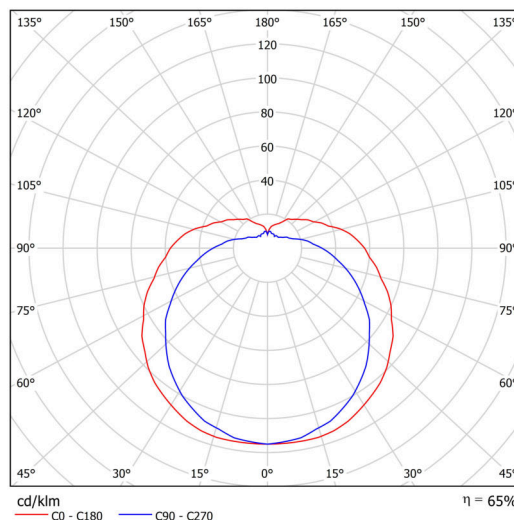

Luminous data

Lum. flux of luminaire	1310 lm
Lum. flux of light source	2020 lm
Luminaire efficacy	100 lm/W
Chromaticity temperature	3000 K
Rated life time LED L80/B10	100000 hours
CRI	Ra80
MacAdam	3
Blue light hazard	Risk group 0