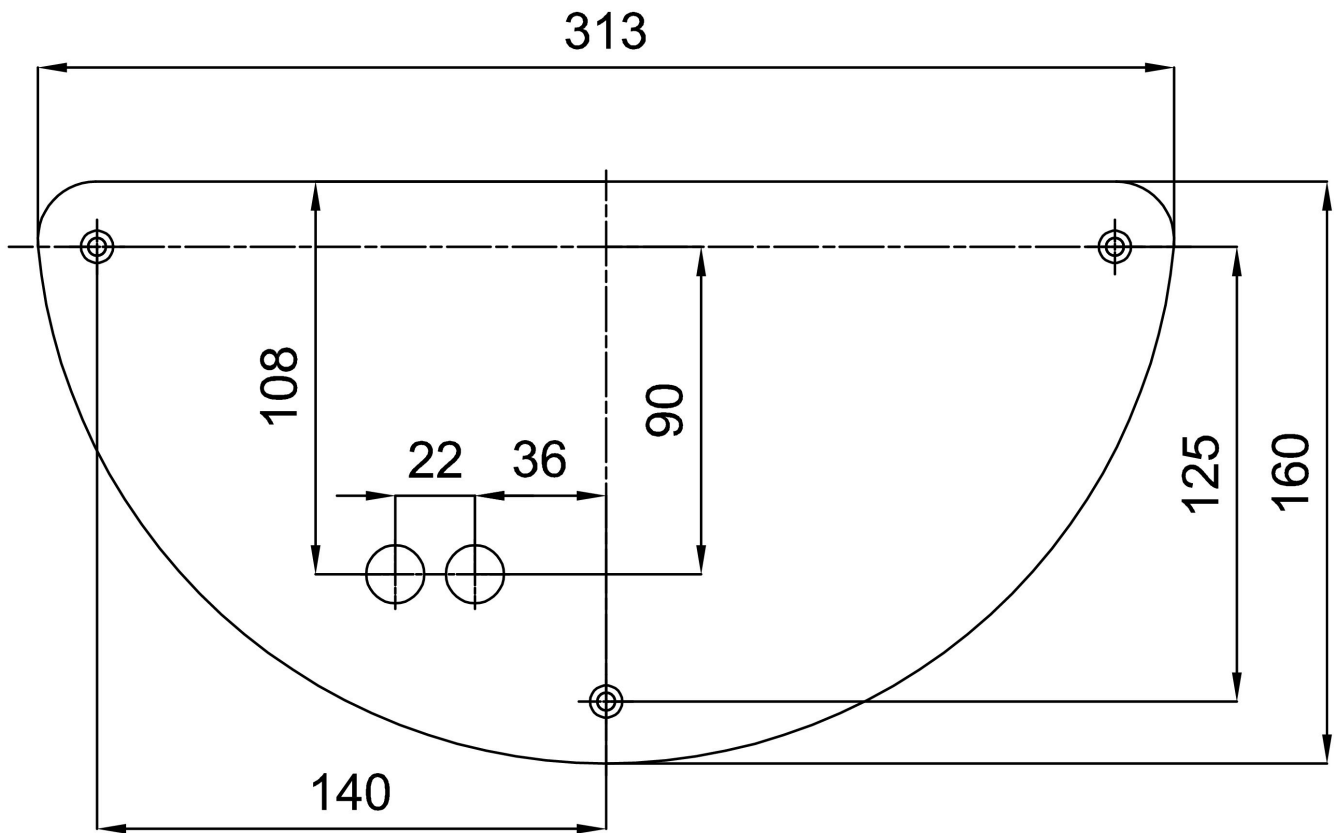

Technical data

Types of luminaires	Classic on/off
Mounting type	surface mounted
Base material	stainless steel steel
Shade material	three-layer glass TRIPLEX OPAL
Base color	polished stainless steel
Shade color	white
Holding the shade	screws
Mounting location	wall
Width	350 mm
Length	190 mm
Height	150 mm
mounting holes (diameter)	3xØ5mm
Cable entrance	2xØ16mm
Energy Class	D
Impact strength	IK01
Operating temperature	from -20°C to +30°C

Eulum data for calculation programs are available at www.osmont.cz.

Logistical data

EAN	8591728141912
Weight NTTO	2.7 Kg
Weight BTTO	2.9 Kg
Number of cartons	1 pcs
Package volume	0.014 m ³
Package 1 width	0.375 m
Package 1 length	0.235 m
Package 1 height	0.155 m
Warranty*	60 months

*The warranty for the batteries is valid for 36 months from the date of purchase.

Installation dimensions:

Additional assortment:

Lampshade

Product code	Name	Color	Picture	Drawing
20021	264	white	