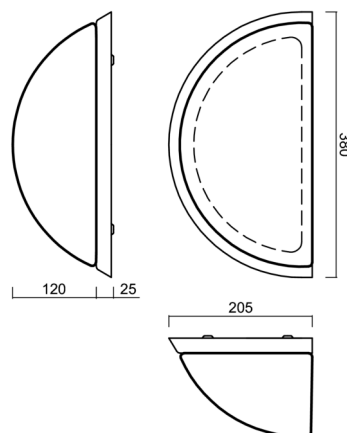

Technical data

Types of luminaires	Classic on/off
Mounting type	surface mounted
Base material	stainless steel steel
Shade material	three-layer glass TRIPLEX OPAL
Base color	polished stainless steel
Shade color	white
Holding the shade	screws
Mounting location	wall
Width	350 mm
Length	190 mm
Height	150 mm
mounting holes (diameter)	3xØ5mm
Cable entrance	2xØ16mm
Energy Class	D
Impact strength	IK01
Operating temperature	from -20°C to +30°C

Eulum data for calculation programs are available at www.osmont.cz.

Logistical data

EAN	8591728141912
Weight NTTO	2.7 Kg
Weight BTTO	2.9 Kg
Number of cartons	1 pcs
Package volume	0.014 m ³
Package 1 width	0.375 m
Package 1 length	0.235 m
Package 1 height	0.155 m
Warranty*	60 months

*The warranty for the batteries is valid for 36 months from the date of purchase.

Installation dimensions:

Additional assortment:

Lampshade

Product code	Name	Color	Picture	Drawing
20021	264	white	