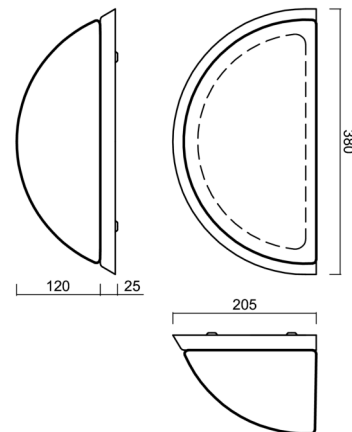

# NELA DL2

Product code: NEL44563

Type: IN-22U7/264/DL4\*

Short description of the luminaire: White colour | ceiling or wall E27 light ON/OFF | TRIPLEX OPAL hand blown glass shade|

## Technical

Types of luminaires	Classic on/off
Mounting type	surface mounted
Base material	steel
Shade material	three-layer glass TRIPLEX OPAL
Base color	white Ral9003
Shade color	white
Holding the shade	screws
Mounting location	wall
Width	350 mm
Length	190 mm
Height	150 mm
mounting holes (diameter)	3xØ5mm
Cable entrance	2xØ16mm
Impact strength	IK01
Operating temperature	from -20°C to +30°C