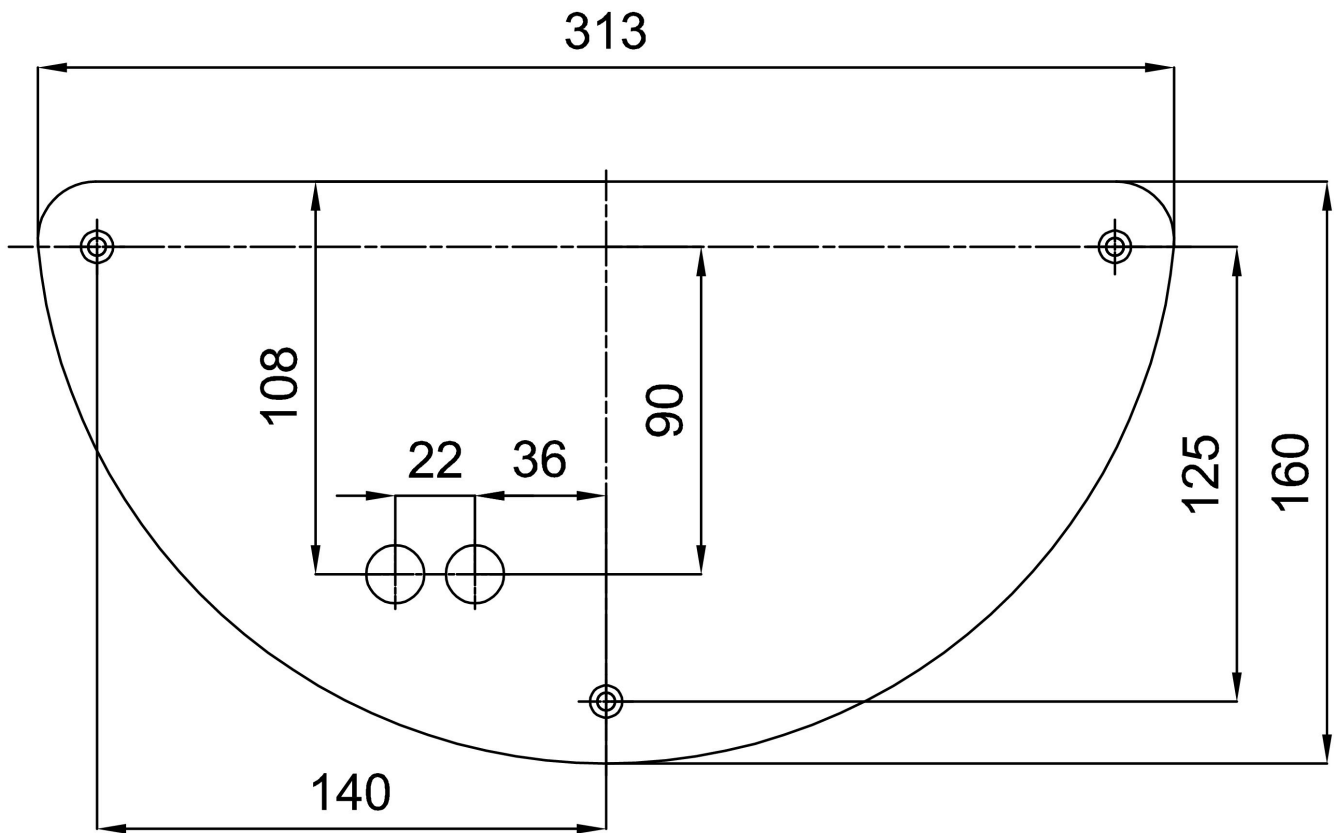

Logistic

EAN	8591728445638
Weight NTTO	2.1 Kg
Weight BTTO	2.3 Kg
Number of cartons	1 pcs
Package volume	0.014 m³
Package 1 width	0.42 m
Package 1 length	0.21 m
Package 1 height	0.16 m
Warranty*	60 months

*The warranty for the batteries is valid for 12 months from the date of purchase.

Installation dimensions: