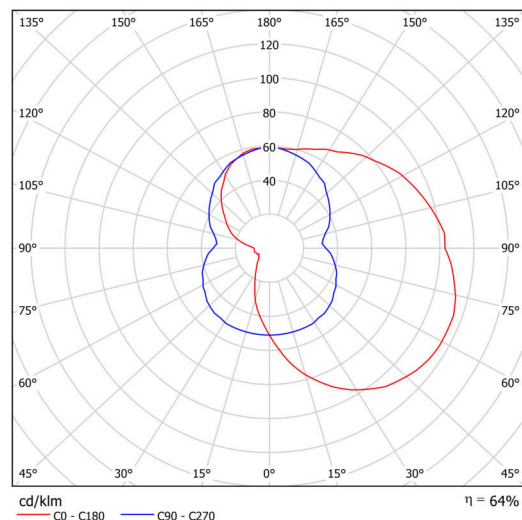

Luminous

Blue light hazard	Risk group 0

Eulum data for calculation programs are available at www.osmont.cz.