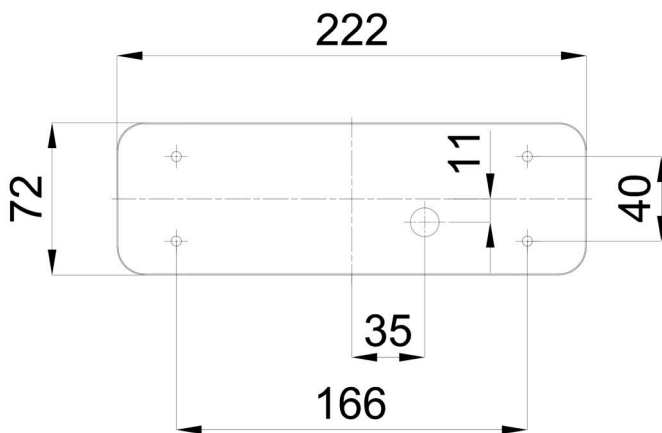

Logistic

EAN	8591728121228
Weight NTTO	0.8 Kg
Weight BTTO	0.9 Kg
Number of cartons	1 pcs
Package volume	0.002 m³
Package 1 width	0.26 m
Package 1 length	0.095 m
Package 1 height	0.1 m
Warranty*	60 months

*The warranty for the batteries is valid for 12 months from the date of purchase.

Installation dimensions: