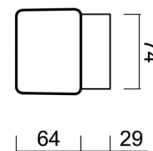

## Technical

Types of luminaires	Classic on/off
Mounting type	surface mounted
Base material	polycarbonate
Shade material	three-layer glass TRIPLEX OPAL
Base color	silver Ral9006
Shade color	white
Holding the shade	folding system
Mounting location	ceiling/wall
Width	225 mm
Length	85 mm
Height	93 mm
mounting holes (diameter)	4xØ5mm
Cable entrance	1xØ14mm
Energy Class	D
Impact strength	IK01
Operating temperature	from -20°C to +30°C

Eulum data for calculation programs are available at [www.osmont.cz](http://www.osmont.cz).

Logistic

EAN	8591728121228
Weight NTTO	0.8 Kg
Weight BTTO	0.9 Kg
Number of cartons	1 pcs
Package volume	0.002 m <sup>3</sup>
Package 1 width	0.26 m
Package 1 length	0.095 m
Package 1 height	0.1 m
Warranty*	60 months