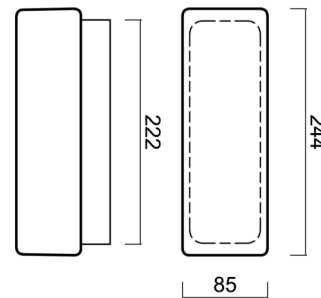

# FLORA 1

Product code: FL067276

Type: LED-1L26E700DU11/124 S 3K#

Short description of the luminaire: Silver colour | ceiling or wall LED light ON/OFF | TRIPLEX OPAL hand blown glass shade|

## Technical

Types of luminaires	Classic on/off
Mounting type	surface mounted
Base material	polycarbonate
Shade material	three-layer glass TRIPLEX OPAL
Base color	silver Ral9006
Shade color	white
Holding the shade	folding system
Mounting location	ceiling/wall
Width	225 mm
Length	85 mm
Height	93 mm
mounting holes (diameter)	4xØ5mm
Cable entrance	1xØ14mm
Energy Class	D
Impact strength	IK01
Operating temperature	from -20°C to +30°C

Eulum data for calculation programs are available at [www.osmont.cz](http://www.osmont.cz).

Logistic

EAN	8591728121228
Weight NTTO	0.8 Kg
Weight BTTO	0.9 Kg
Number of cartons	1 pcs
Package volume	0.002 m <sup>3</sup>
Package 1 width	0.26 m
Package 1 length	0.095 m
Package 1 height	0.1 m
Warranty*	60 months