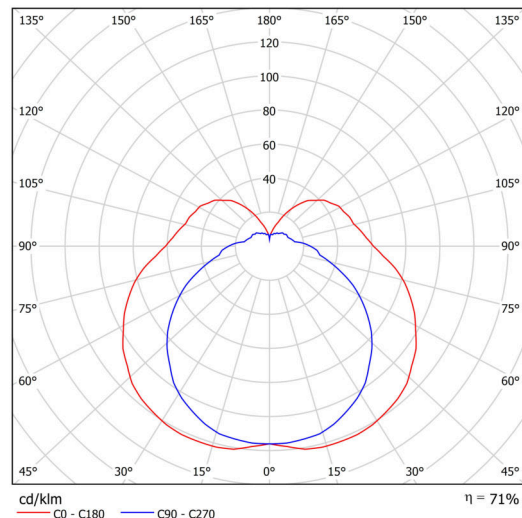

Luminous

Lum. flux of luminaire	720 lm
Lum. flux of light source	1010 lm
Luminaire efficacy	102 lm/W
Temperature	3000 K
Rated life time LED L80/B10	100000 hours
CRI	Ra80
MacAdam	3
Blue light hazard	Risk group 0