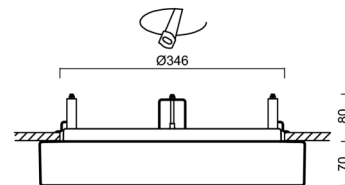

## Technical

Types of luminaires	Emergency combined
Mounting type	semi-recessed
Base material	steel
Shade material	three-layer glass TRIPLEX OPAL
Base color	white Ral9003
Shade color	white
Holding the shade	bayonet
Mounting location	ceiling/wall
Width	420 mm
Length	420 mm
Height	69 mm
Diameter	ø 420 mm
mounting holes (diameter)	none
Installation wire (diameter)	2xØ16mm
Energy Class	D
Impact strength	IK01
Operating temperature	from 0°C to +30°C