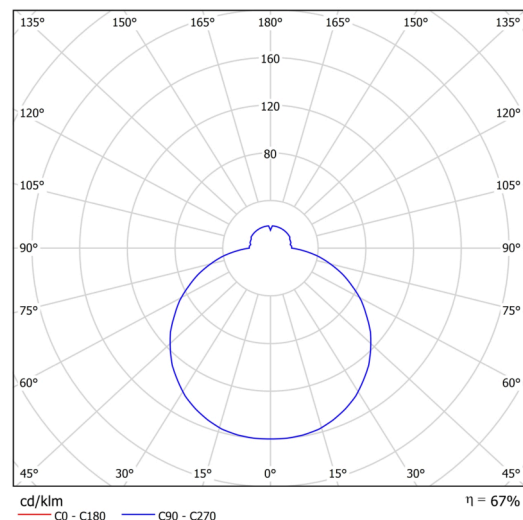

Luminous

Lum. flux of luminaire	1860 lm
Lum. flux of light source	2770 lm
Lum. flux of light source in emergency mode	150 lm
Luminaire efficacy	109 lm/W
Temperature	4000 K
Rated life time LED L80/B10	100000 hours
CRI	Ra80
MacAdam	3