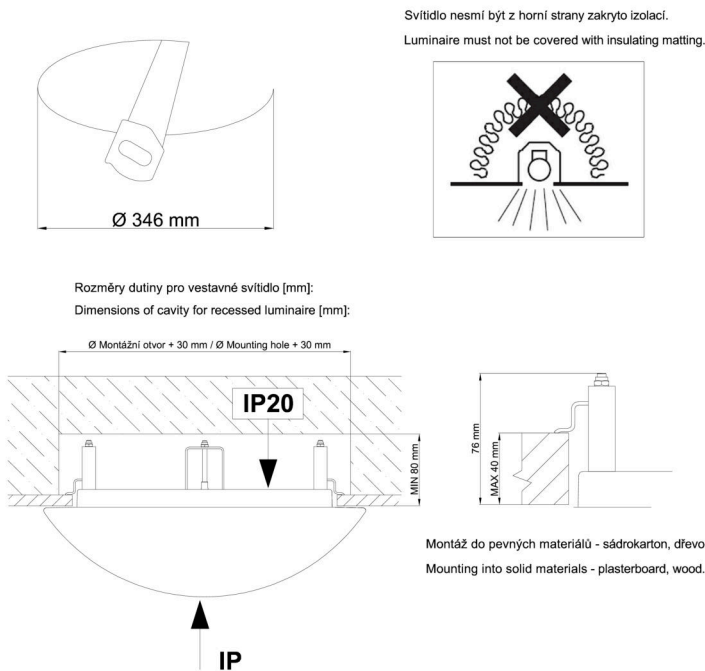

## Technical

Types of luminaires	Emergency combined
Mounting type	semi-recessed
Base material	steel
Shade material	three-layer glass TRIPLEX OPAL
Base color	white Ral9003
Shade color	white
Holding the shade	bayonet
Mounting location	ceiling/wall
Width	420 mm
Length	420 mm
Height	69 mm
Diameter	ø 420 mm
mounting holes (diameter)	none
Installation wire (diameter)	2xØ16mm
Energy Class	D
Impact strength	IK01
Operating temperature	from 0°C to +30°C

## Installation dimensions: