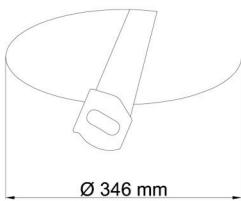

Installation dimensions: