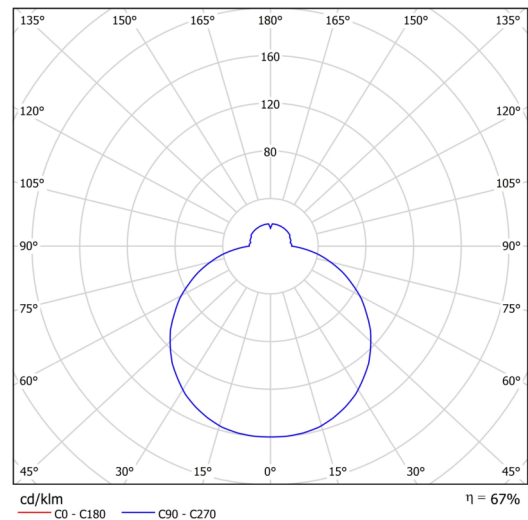

Technical data

Types of luminaires	Sensor
Mounting type	semi-recessed
Base material	steel
Shade material	three-layer glass TRIPLEX OPAL
Base color	white Ral9003
Shade color	white
Holding the shade	bayonet
Mounting location	ceiling/wall
Width	420 mm
Length	420 mm
Height	69 mm
Diameter	ø 420 mm
mounting holes (diameter)	none
Cable entrance	2xØ16mm
Energy Class	D
Impact strength	IK01
Operating temperature	from -20°C to +30°C

Luminous data

Lum. flux of luminaire	1860 lm
Lum. flux of light source	2770 lm
Luminaire efficacy	109 lm/W
Chromaticity temperature	4000 K
Rated life time LED L80/B10	100000 hours
CRI	Ra80
MacAdam	3
Blue light hazard	Risk group 0