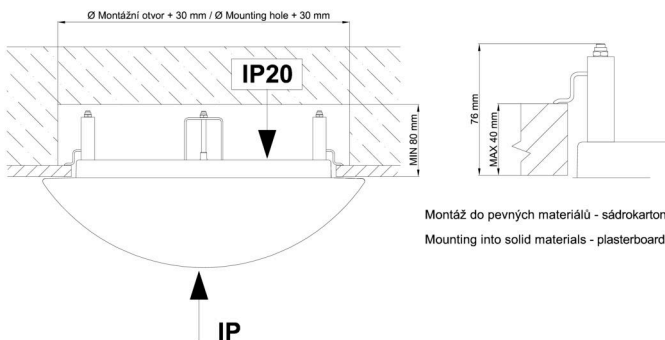

Technical data

Types of luminaires	Sensor
Mounting type	semi-recessed
Base material	steel
Shade material	three-layer glass TRIPLEX OPAL
Base color	white Ral9003
Shade color	white
Holding the shade	bayonet
Mounting location	ceiling/wall
Width	420 mm
Length	420 mm
Height	69 mm
Diameter	ø 420 mm
mounting holes (diameter)	none
Cable entrance	2xØ16mm
Energy Class	D
Impact strength	IK01
Operating temperature	from -20°C to +30°C

TECHNICAL SHEET

Eulum data for calculation programs are available at www.osmont.cz.

Logistical data

EAN	8591728096984
Weight NTTO	4 Kg
Weight BTTO	4.4 Kg
Number of cartons	1 pcs
Package volume	0.033 m ³
Package 1 width	0.43 m
Package 1 length	0.43 m
Package 1 height	0.18 m
Warranty*	60 months

*The warranty for the batteries is valid for 36 months from the date of purchase.

Installation dimensions:

Svítlidlo nesmí být z horní strany zakryto izolací.
Luminaire must not be covered with insulating matting.

Rozměry dutiny pro vestavné svítidlo [mm]:
Dimensions of cavity for recessed luminaire [mm]:

Montáž do pevných materiálů - sádkarton, dřevo.
Mounting into solid materials - plasterboard, wood.

Additional assortment: