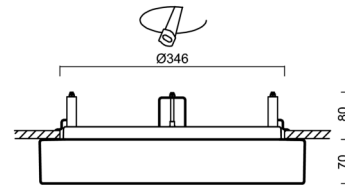

Technical data

Types of luminaires	Sensor
Mounting type	semi-recessed
Base material	steel
Shade material	three-layer glass TRIPLEX OPAL
Base color	white Ral9003
Shade color	white
Holding the shade	bayonet
Mounting location	ceiling/wall
Width	420 mm
Length	420 mm
Height	69 mm
Diameter	ø 420 mm
mounting holes (diameter)	none
Cable entrance	2xØ16mm
Energy Class	D
Impact strength	IK01
Operating temperature	from -20°C to +30°C

TECHNICAL SHEET

Eulum data for calculation programs are available at www.osmont.cz.

Logistical data

EAN	8591728096984
Weight NTTO	4 Kg
Weight BTTO	4.4 Kg
Number of cartons	1 pcs
Package volume	0.033 m ³
Package 1 width	0.43 m
Package 1 length	0.43 m
Package 1 height	0.18 m
Warranty*	60 months