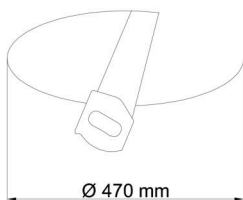

Logistical data

EAN	8591728098322
Weight NTTO	8.1 Kg
Weight BTTO	8.8 Kg
Number of cartons	1 pcs
Package volume	0.086 m³
Package 1 width	0.6 m
Package 1 length	0.6 m
Package 1 height	0.24 m
Warranty*	60 months

*The warranty for the batteries is valid for 36 months from the date of purchase.

Installation dimensions: