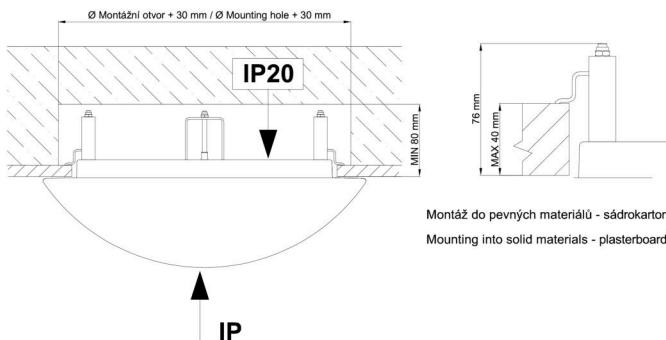

## Technical data

Types of luminaires	Dimmable
Mounting type	semi-recessed
Base material	steel
Shade material	three-layer glass TRIPLEX OPAL
Base color	white Ral9003
Shade color	white
Holding the shade	folding system
Mounting location	ceiling/wall
Width	590 mm
Length	590 mm
Height	74 mm
Diameter	ø 590 mm
mounting holes (diameter)	none
Cable entrance	2xø16mm
Energy Class	D
Impact strength	IK01
Operating temperature	from -20°C to +30°C

Eulum data for calculation programs are available at [www.osmont.cz](http://www.osmont.cz).

Logistical data

EAN	8591728098322
Weight NTTO	8.1 Kg
Weight BTTO	8.8 Kg
Number of cartons	1 pcs
Package volume	0.086 m <sup>3</sup>
Package 1 width	0.6 m
Package 1 length	0.6 m
Package 1 height	0.24 m
Warranty*	60 months

Rozměry dutiny pro vestavné svítidlo [mm]:  
Dimensions of cavity for recessed luminaire [mm]: