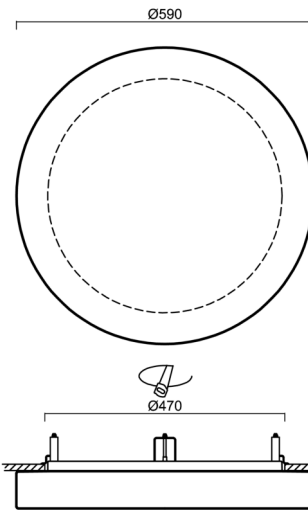

## Technical data

Types of luminaires	Dimmable
Mounting type	semi-recessed
Base material	steel
Shade material	three-layer glass TRIPLEX OPAL
Base color	white Ral9003
Shade color	white
Holding the shade	folding system
Mounting location	ceiling/wall
Width	590 mm
Length	590 mm
Height	74 mm
Diameter	ø 590 mm
mounting holes (diameter)	none
Cable entrance	2xø16mm
Energy Class	D
Impact strength	IK01
Operating temperature	from -20°C to +30°C

Rozměry dutiny pro vestavné svítidlo [mm]:  
Dimensions of cavity for recessed luminaire [mm]: