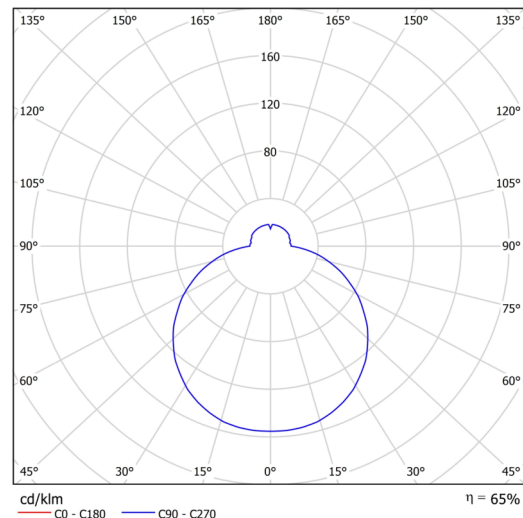

Luminous data

Lum. flux of luminaire	5250 lm
Lum. flux of light source	8080 lm
Luminaire efficacy	97 lm/W
Chromaticity temperature	3000 K
Rated life time LED L80/B10	100000 hours
CRI	Ra80
MacAdam	3
Blue light hazard	Risk group 0