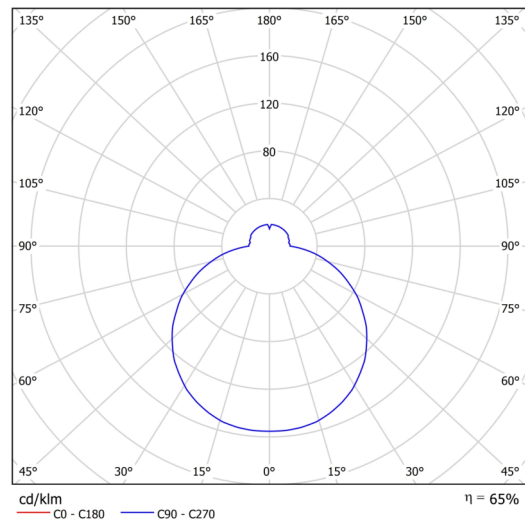

Luminous

Lum. flux of luminaire	3690 lm
Lum. flux of light source	5680 lm
Luminaire efficacy	102 lm/W
Temperature	4000 K
Rated life time LED L80/B10	100000 hours
CRI	Ra80
MacAdam	3
Blue light hazard	Risk group 0