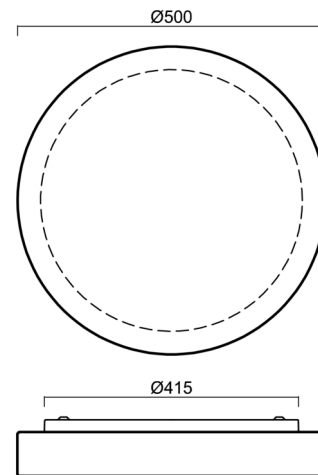

Technical

Types of luminaires	Sensor
Mounting type	surface mounted
Base material	steel
Shade material	three-layer glass TRIPLEX OPAL
Base color	white Ral9003
Shade color	white
Holding the shade	bayonet
Mounting location	ceiling/wall
Width	500 mm
Length	500 mm
Height	92 mm
Diameter	ø 500 mm
mounting holes (diameter)	3xø5mm
Cable entrance	2xø16mm
Energy Class	D
Impact strength	IK01
Operating temperature	from -20°C to +30°C

Eulum data for calculation programs are available at

Multipower

Possibility of output adjustment by the user (DIP switch on the current source).

I [mA]	700	600	500	400	
[%]	100	86	71	57	

Logistic

EAN	8591728096816
Weight NTTO	7.5 Kg
Weight BTTO	8 Kg
Number of cartons	1 pcs
Package volume	0.036 m ³
Package 1 width	0.515 m
Package 1 length	0.495 m
Package 1 height	0.14 m
Warranty*	60 months