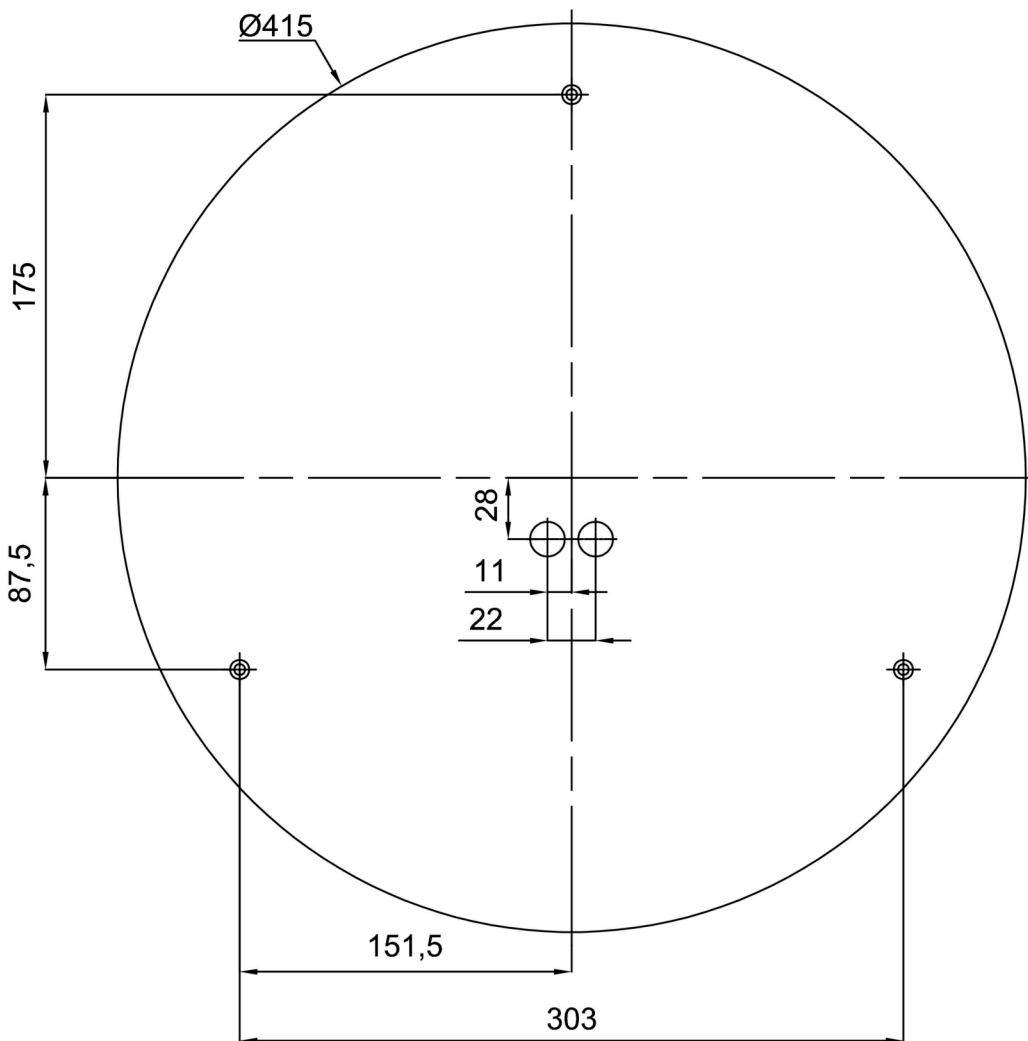

Multipower

Possibility of output adjustment by the user (DIP switch on the current source).

I [mA]	700	600	500	400	
[%]	100	86	71	57	

Logistic

EAN	8591728096816
Weight NTTO	7.5 Kg
Weight BTTO	8 Kg
Number of cartons	1 pcs
Package volume	0.036 m³
Package 1 width	0.515 m
Package 1 length	0.495 m
Package 1 height	0.14 m
Warranty*	60 months

*The warranty for the batteries is valid for 12 months from the date of purchase.

Installation dimensions: