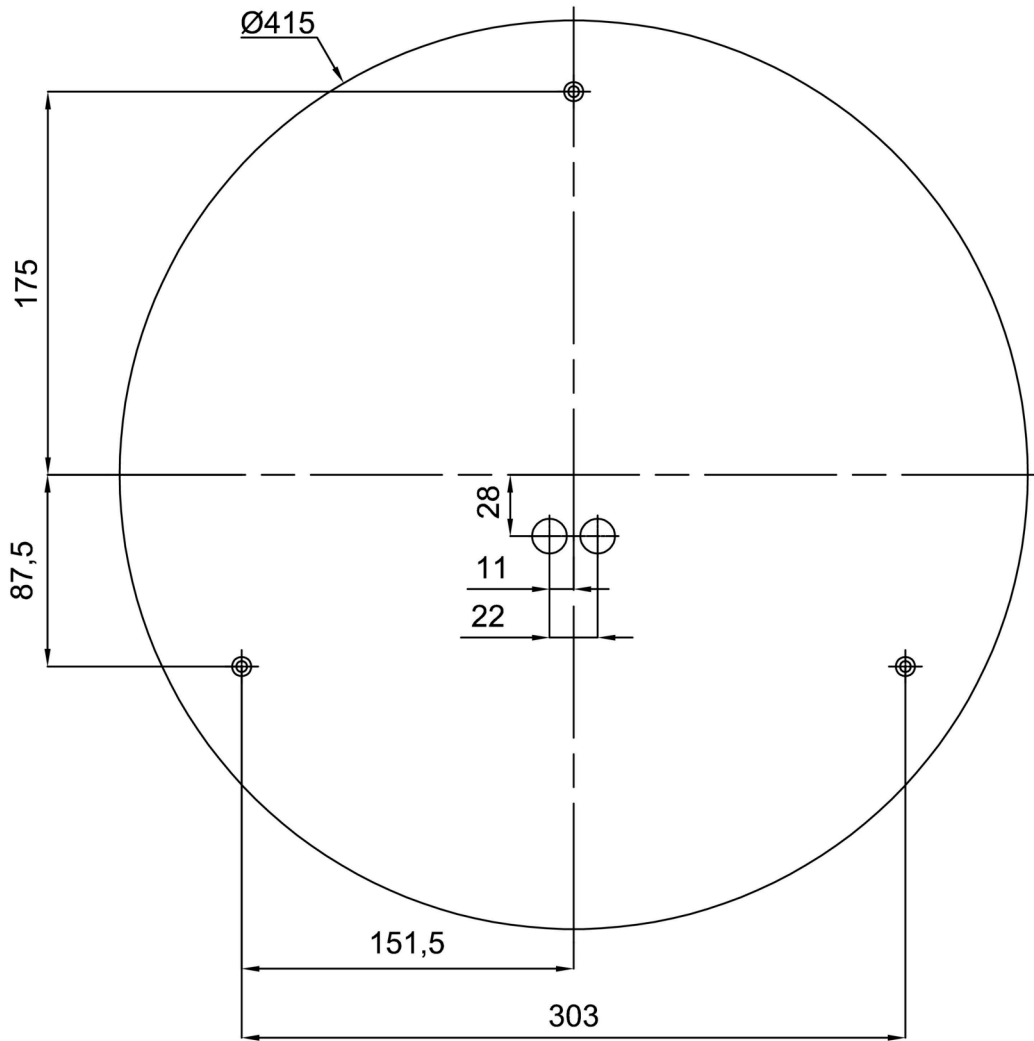

Logistic

EAN	8591728096090
Weight NTTO	7.5 Kg
Weight BTTO	8 Kg
Number of cartons	1 pcs
Package volume	0.036 m³
Package 1 width	0.515 m
Package 1 length	0.495 m
Package 1 height	0.14 m
Warranty*	60 months

*The warranty for the batteries is valid for 12 months from the date of purchase.

Installation dimensions: