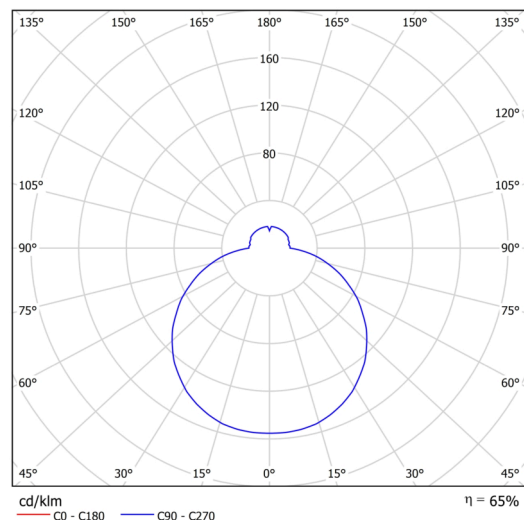

Luminous

Lum. flux of luminaire	2610 lm
Lum. flux of light source	4020 lm
Luminaire efficacy	100 lm/W
Temperature	3000 K
Rated life time LED L80/B10	100000 hours
CRI	Ra80
MacAdam	3
Blue light hazard	Risk group 0