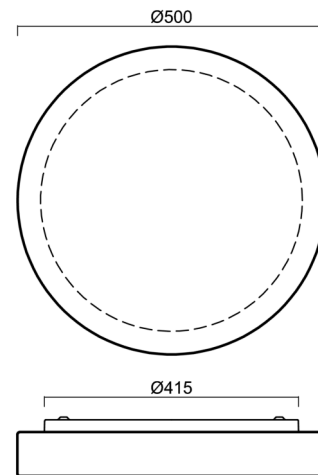

ELSA 5

LED-1L19E500BT16/626 DALI 3K##

WWW.OSMONT.CZ

ELSA 5

Product code: ELS68086

Type: LED-1L19E500BT16/626 DALI 3K##

Short description of the luminaire: White colour | ceiling or wall LED light DALI | TRIPLEX OPAL hand blown glass shade|

Technical

Types of luminaires	Dimmable
Mounting type	surface mounted
Base material	steel
Shade material	three-layer glass TRIPLEX OPAL
Base color	white Ral9003
Shade color	white
Holding the shade	bayonet
Mounting location	ceiling/wall
Width	500 mm
Length	500 mm
Height	92 mm
Diameter	ø 500 mm
mounting holes (diameter)	3xø5mm
Cable entrance	2xø16mm
Energy Class	D
Impact strength	IK01
Operating temperature	from -20°C to +30°C