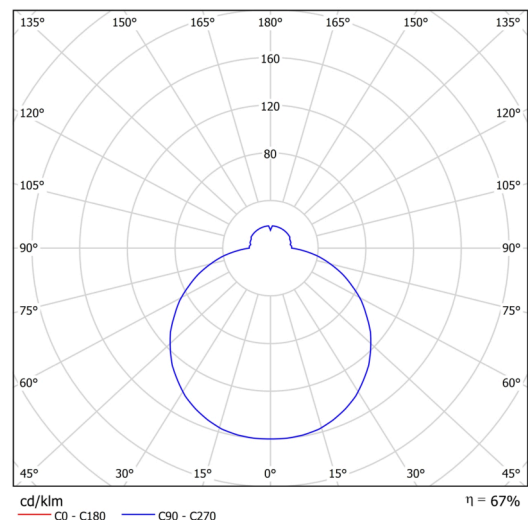

Luminous

Lum. flux of luminaire	2480 lm
Lum. flux of light source	3700 lm
Luminaire efficacy	107 lm/W
Temperature	2700-6500 K
Rated life time LED L80/B10	100000 hours
CRI	Ra80
MacAdam	3
Blue light hazard	Risk group 0

Eulum data for calculation programs are available at www.osmont.cz.