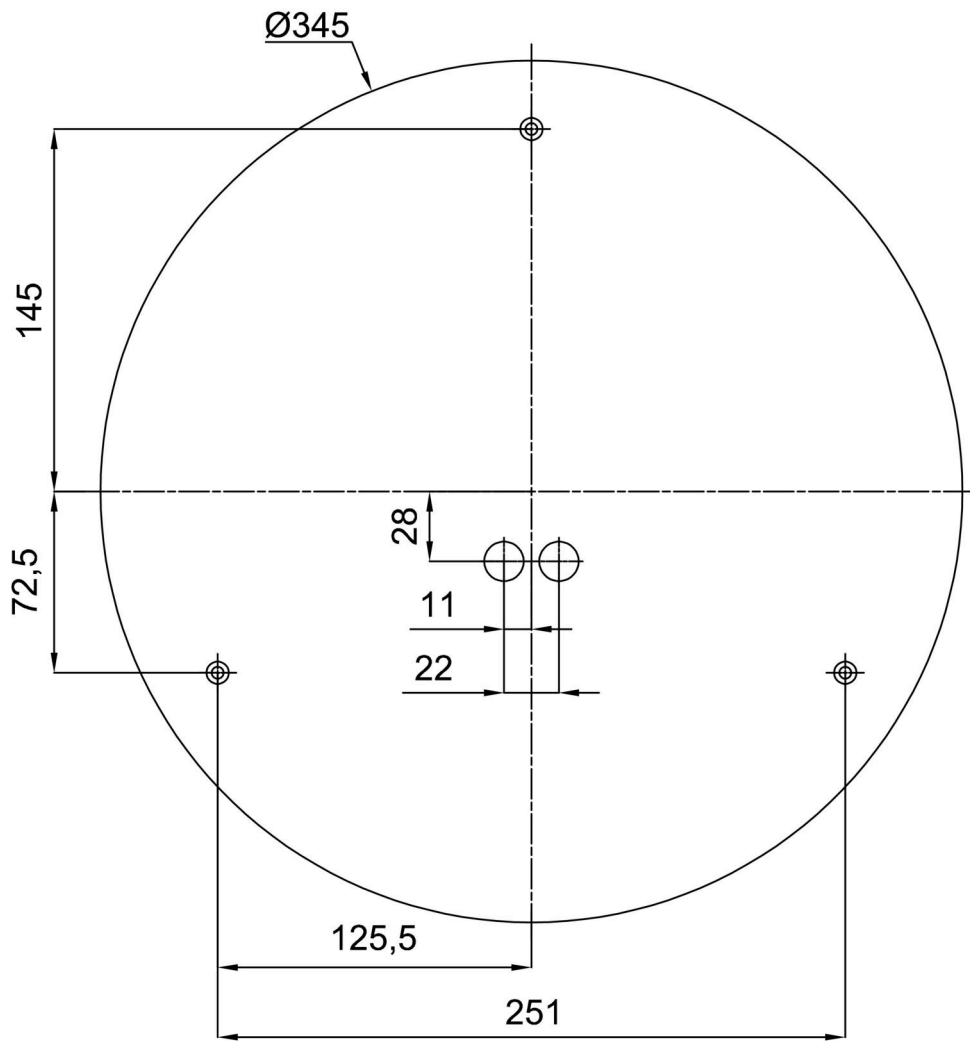

Logistic

EAN	8591728095819
Weight NTTO	3.7 Kg
Weight BTTO	4.1 Kg
Number of cartons	1 pcs
Package volume	0.023 m³
Package 1 width	0.435 m
Package 1 length	0.435 m
Package 1 height	0.12 m
Warranty*	60 months

*The warranty for the batteries is valid for 12 months from the date of purchase.

Installation dimensions: