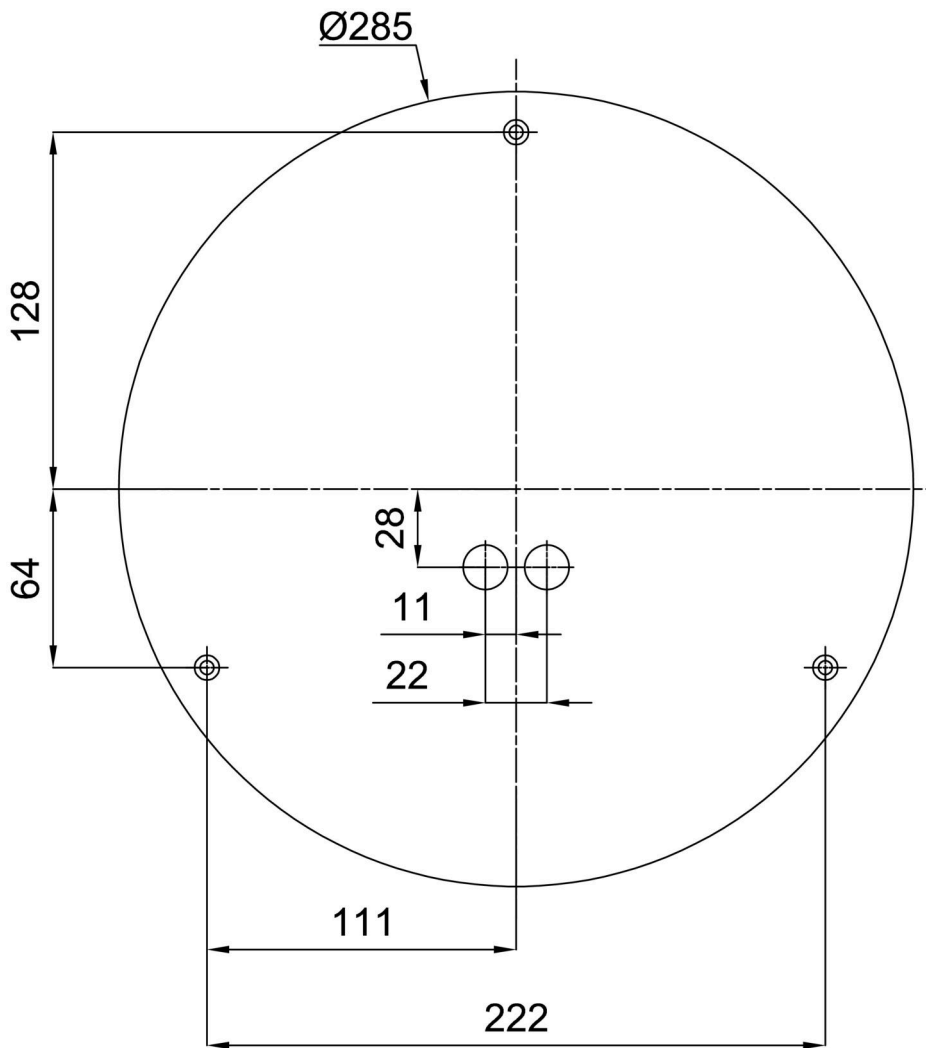

Logistical data

EAN	8591728098070
Weight NTTO	3.1 Kg
Weight BTTO	3.4 Kg
Number of cartons	1 pcs
Package volume	0.016 m³
Package 1 width	0.375 m
Package 1 length	0.355 m
Package 1 height	0.12 m
Warranty*	60 months

*The warranty for the batteries is valid for 36 months from the date of purchase.

Installation dimensions: