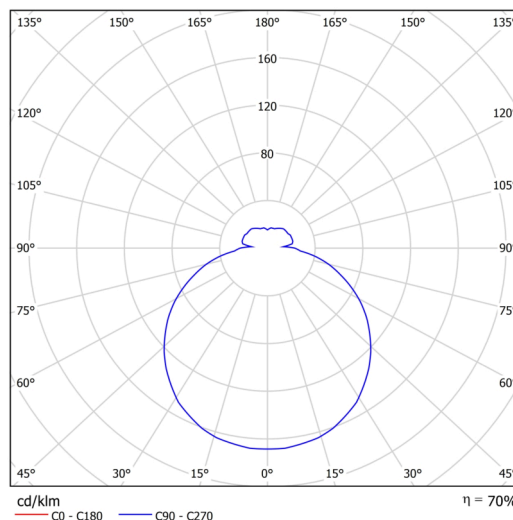

Technical data

Types of luminaires	Dimmable
Mounting type	surface mounted
Base material	steel
Shade material	three-layer glass TRIPLEX OPAL
Base color	white Ral9003
Shade color	white
Holding the shade	bayonet
Mounting location	ceiling/wall
Width	360 mm
Length	360 mm
Height	88 mm
Diameter	ø 360 mm
mounting holes (diameter)	3xø5mm
Cable entrance	2xø16mm
Energy Class	D
Impact strength	IK01
Operating temperature	from -20°C to +30°C

Luminous data

Lum. flux of luminaire	2100/2190 lm
Lum. flux of light source	3000/3130 lm
Luminaire efficacy	110 lm/W
Chromaticity temperature	3000/4000 K
Rated life time LED L80/B10	100000 hours
CRI	Ra80
MacAdam	3
Blue light hazard	Risk group 0