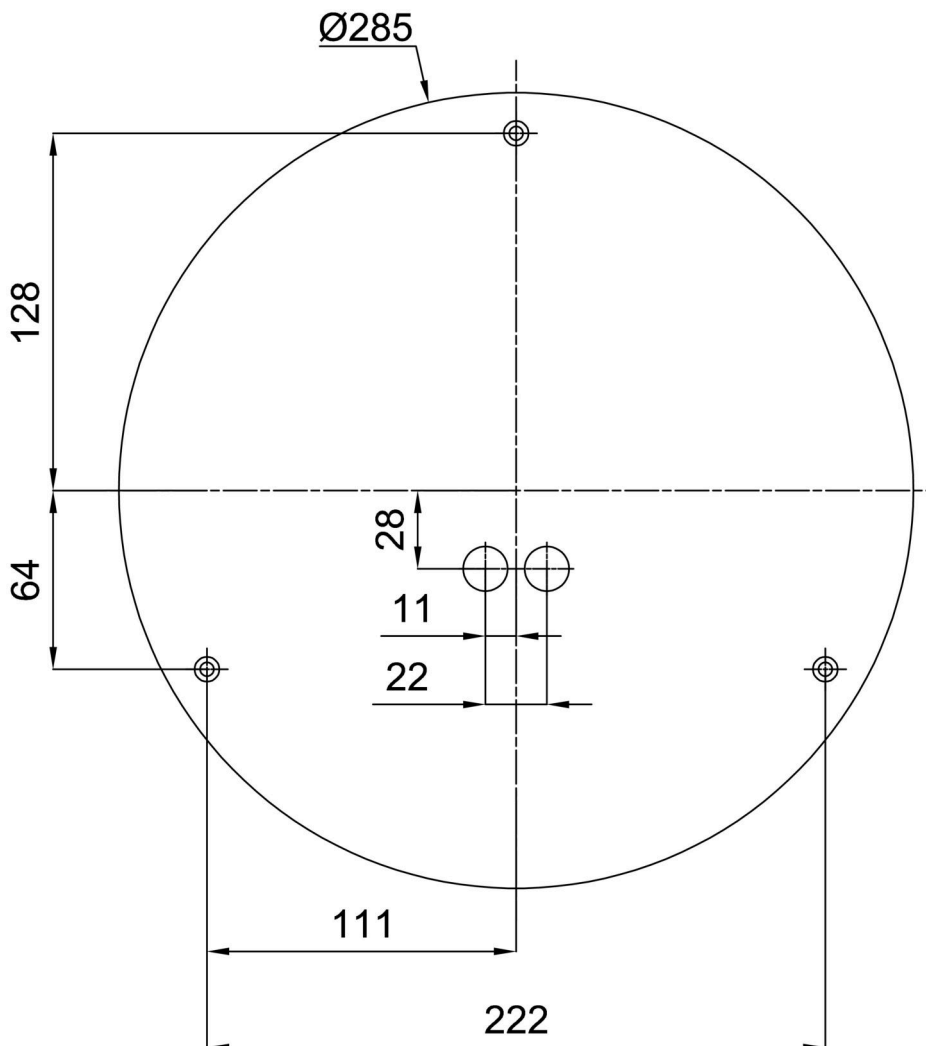

Logistic

EAN	8591728096601
Weight NTTO	3.1 Kg
Weight BTTO	3.4 Kg
Number of cartons	1 pcs
Package volume	0.016 m³
Package 1 width	0.375 m
Package 1 length	0.355 m
Package 1 height	0.12 m
Warranty*	60 months

*The warranty for the batteries is valid for 12 months from the date of purchase.

Installation dimensions: