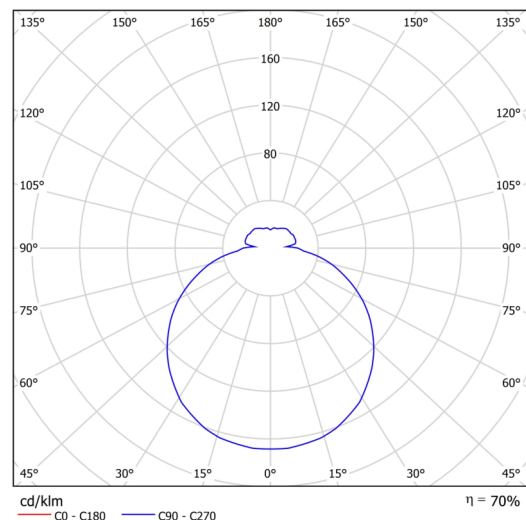

Luminous

Lum. flux of luminaire	2190 lm
Lum. flux of light source	3130 lm
Luminaire efficacy	115 lm/W
Temperature	4000 K
Rated life time LED L80/B10	100000 hours
CRI	Ra80
MacAdam	3
Blue light hazard	Risk group 0