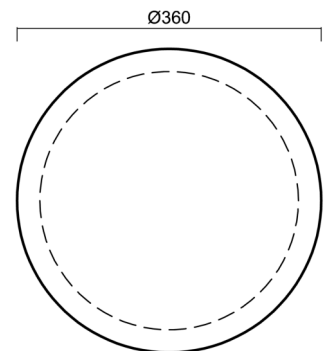

## Technical data

Types of luminaires	Sensor
Mounting type	surface mounted
Base material	steel
Shade material	three-layer glass TRIPLEX OPAL
Base color	white Ral9003
Shade color	white
Holding the shade	bayonet
Mounting location	ceiling/wall
Width	360 mm
Length	360 mm
Height	88 mm
Diameter	ø 360 mm
mounting holes (diameter)	3xø5mm
Cable entrance	2xø16mm
Energy Class	D
Impact strength	IK01
Operating temperature	from -20°C to +30°C