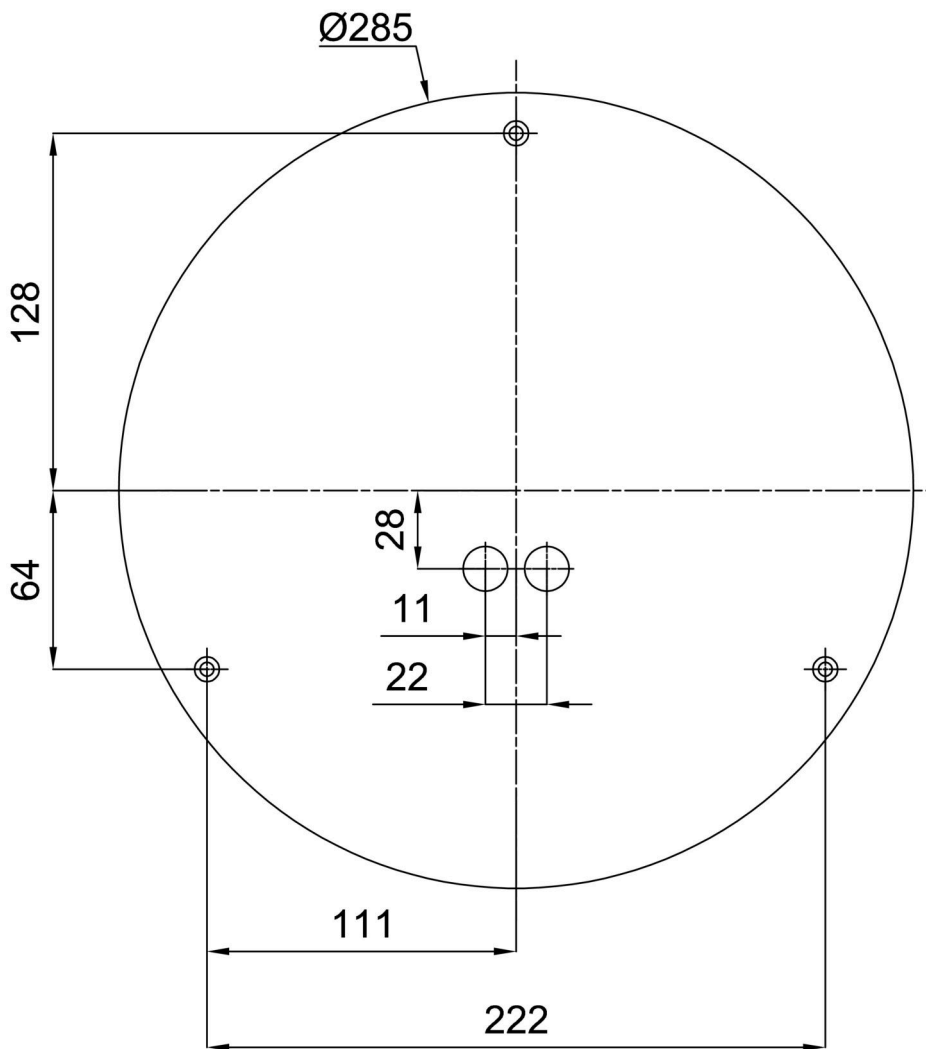

## Technical data

Types of luminaires	Sensor
Mounting type	surface mounted
Base material	steel
Shade material	three-layer glass TRIPLEX OPAL
Base color	white Ral9003
Shade color	white
Holding the shade	bayonet
Mounting location	ceiling/wall
Width	360 mm
Length	360 mm
Height	88 mm
Diameter	ø 360 mm
mounting holes (diameter)	3xø5mm
Cable entrance	2xø16mm
Energy Class	D
Impact strength	IK01
Operating temperature	from -20°C to +30°C

## Installation dimensions: