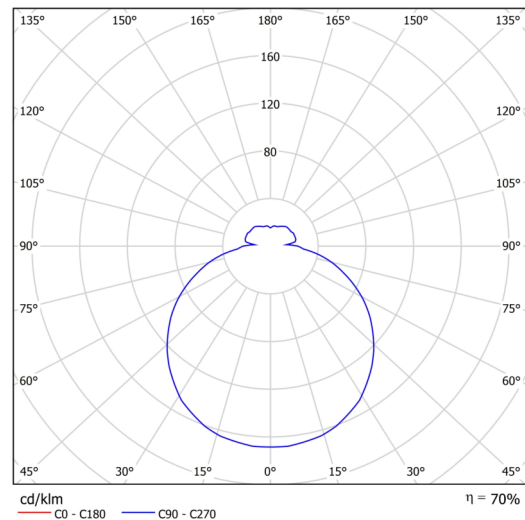

Luminous data

Lum. flux of luminaire	1550 lm
Lum. flux of light source	2220 lm
Luminaire efficacy	119 lm/W
Chromaticity temperature	4000 K
Rated life time LED L80/B10	100000 hours
CRI	Ra80
MacAdam	3
Blue light hazard	Risk group 0