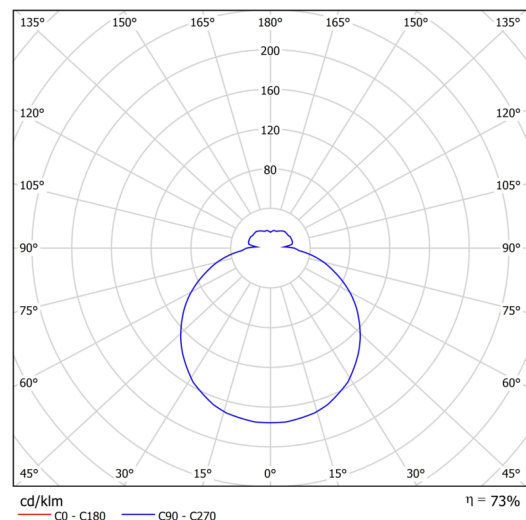

Luminous data

Lum. flux of luminaire	1040 lm
Lum. flux of light source	1420 lm
Lum. flux of light source in emergency mode	200 lm
Luminaire efficacy	115 lm/W
Chromaticity temperature	3000 K
Rated life time LED L80/B10	100000 hours