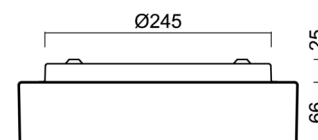

## Technical data

Types of luminaires	Emergency combined SELFTEST
Mounting type	surface mounted
Base material	steel
Shade material	three-layer glass TRIPLEX OPAL
Base color	white Ral9003
Shade color	white
Holding the shade	bayonet
Mounting location	ceiling/wall
Width	300 mm
Length	300 mm
Height	86 mm
Diameter	ø 300 mm
mounting holes (diameter)	3xø5mm
Cable entrance	2xø16mm
Energy Class	D
Impact strength	IK01
Operating temperature	from -20°C to +30°C