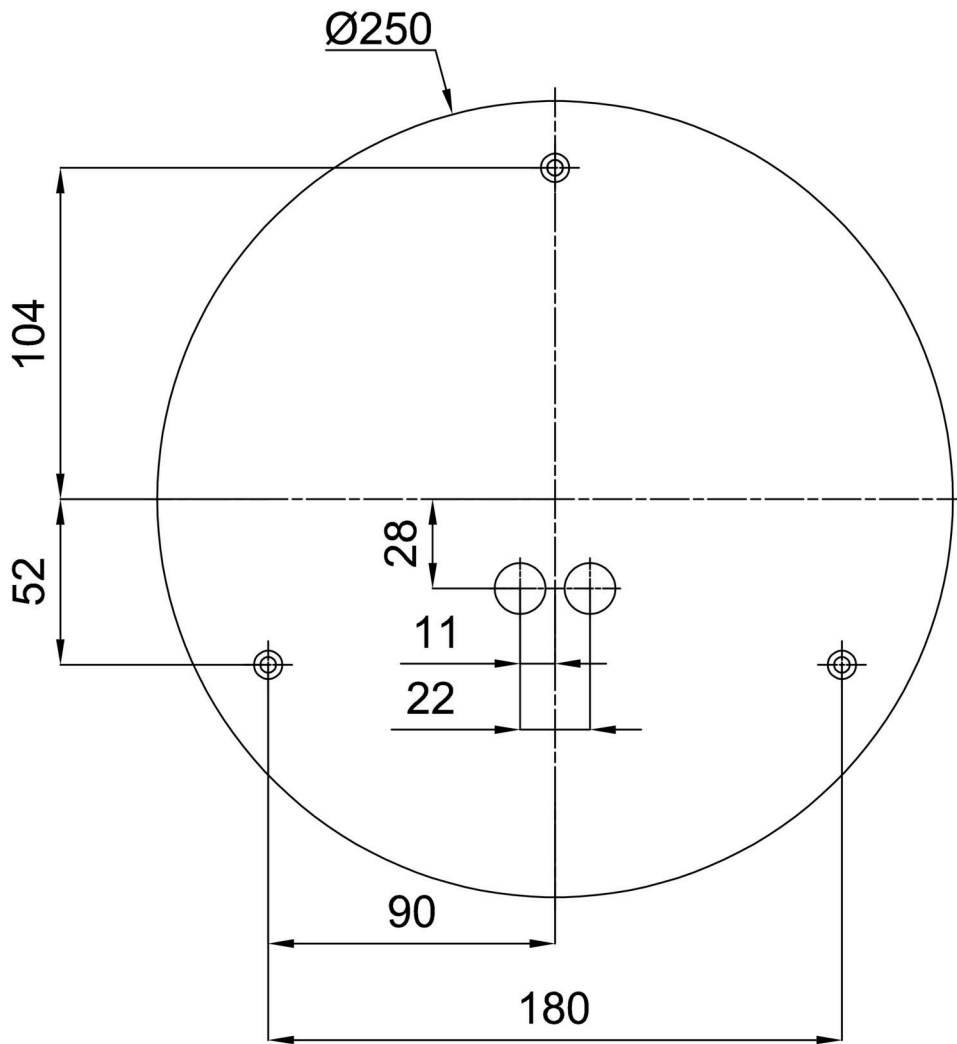

## Technical data

Types of luminaires	Emergency combined SELFTEST
Mounting type	surface mounted
Base material	steel
Shade material	three-layer glass TRIPLEX OPAL
Base color	white Ral9003
Shade color	white
Holding the shade	bayonet
Mounting location	ceiling/wall
Width	300 mm
Length	300 mm
Height	86 mm
Diameter	ø 300 mm
mounting holes (diameter)	3xø5mm
Cable entrance	2xø16mm
Energy Class	D
Impact strength	IK01
Operating temperature	from -20°C to +30°C

## Installation dimensions: