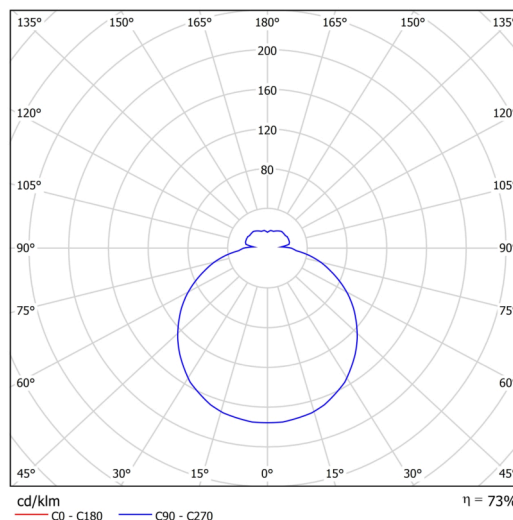

Technical data

Types of luminaires	Classic on/off
Mounting type	surface mounted
Base material	steel
Shade material	three-layer glass TRIPLEX OPAL
Base color	white Ral9003
Shade color	white
Holding the shade	bayonet
Mounting location	ceiling/wall
Width	300 mm
Length	300 mm
Height	86 mm
Diameter	ø 300 mm
mounting holes (diameter)	3xø5mm
Cable entrance	2xø16mm
Energy Class	D
Impact strength	IK01
Operating temperature	from -20°C to +30°C

Luminous data

Lum. flux of luminaire	1520 lm
Lum. flux of light source	2080 lm
Luminaire efficacy	116 lm/W
Chromaticity temperature	4000 K
Rated life time LED L80/B10	100000 hours
CRI	Ra80
MacAdam	3
Blue light hazard	Risk group 0