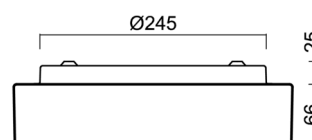

Technical data

Types of luminaires	Classic on/off
Mounting type	surface mounted
Base material	steel
Shade material	three-layer glass TRIPLEX OPAL
Base color	white Ral9003
Shade color	white
Holding the shade	bayonet
Mounting location	ceiling/wall
Width	300 mm
Length	300 mm
Height	86 mm
Diameter	ø 300 mm
mounting holes (diameter)	3xø5mm
Cable entrance	2xø16mm
Energy Class	D
Impact strength	IK01
Operating temperature	from -20°C to +30°C

Eulum data for calculation programs are available at www.osmont.cz.

TECHNICAL SHEET

Logistical data

EAN	8591728095741
Weight NTTO	2.1 Kg
Weight BTTO	2.4 Kg
Number of cartons	1 pcs
Package volume	0.012 m ³
Package 1 width	0.32 m
Package 1 length	0.31 m
Package 1 height	0.12 m
Warranty*	60 months