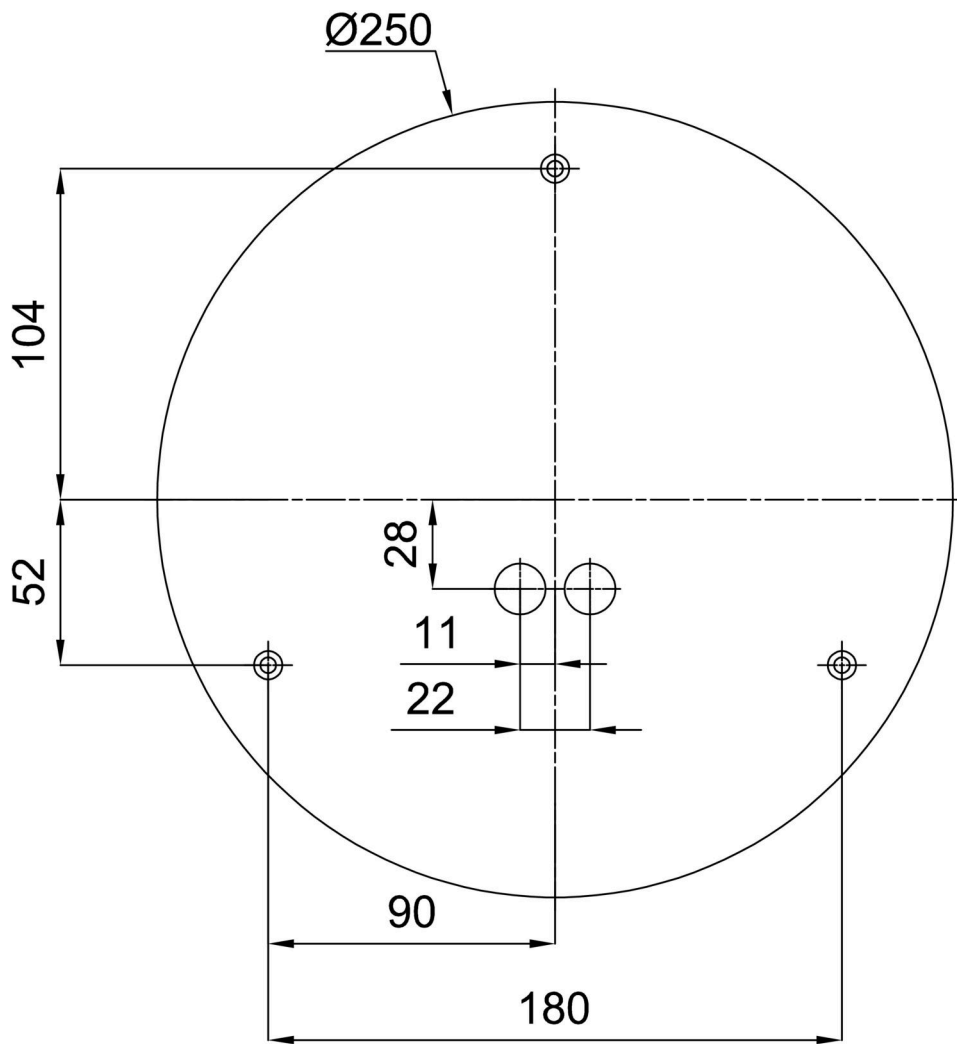

Technical data

Types of luminaires	Classic on/off
Mounting type	surface mounted
Base material	steel
Shade material	three-layer glass TRIPLEX OPAL
Base color	white Ral9003
Shade color	white
Holding the shade	bayonet
Mounting location	ceiling/wall
Width	300 mm
Length	300 mm
Height	86 mm
Diameter	ø 300 mm
mounting holes (diameter)	3xø5mm
Cable entrance	2xø16mm
Energy Class	D
Impact strength	IK01
Operating temperature	from -20°C to +30°C

Eulum data for calculation programs are available at www.osmont.cz.

TECHNICAL SHEET

Logistical data

EAN	8591728095741
Weight NTTO	2.1 Kg
Weight BTTO	2.4 Kg
Number of cartons	1 pcs
Package volume	0.012 m ³
Package 1 width	0.32 m
Package 1 length	0.31 m
Package 1 height	0.12 m
Warranty*	60 months

*The warranty for the batteries is valid for 36 months from the date of purchase.

Installation dimensions:

Additional assortment:

Decorative collar

Product code	Name	Color	Picture	Drawing
30069	B13/X14	polished stainless steel		
30068	B13/X4	white Ral9003		
30071	B13/X13	grey		
30070	B13/X12	polished brass		