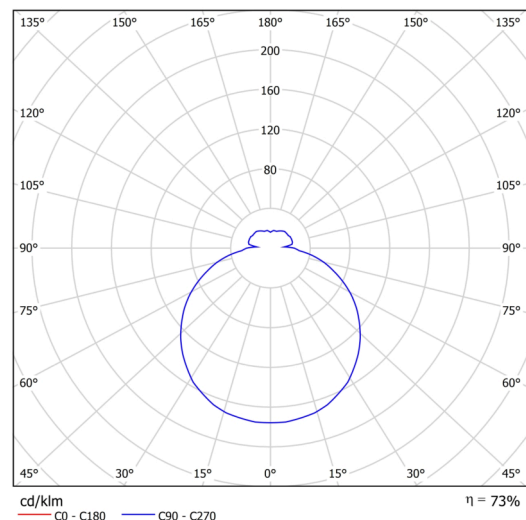

Luminous

Lum. flux of luminaire	1080 lm
Lum. flux of light source	1480 lm
Luminaire efficacy	120 lm/W
Temperature	4000 K
Rated life time LED L80/B10	100000 hours
CRI	Ra80
MacAdam	3
Blue light hazard	Risk group 0