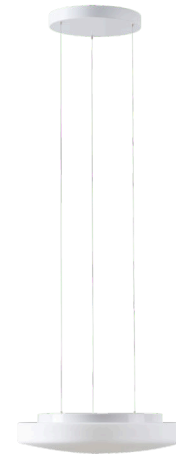

## EDNA LE5

---

LED-1L16E500ZLE88/028/L100 B 3K#

[WWW.OSMONT.CZ](http://WWW.OSMONT.CZ)

# EDNA LE5

Product code: EDN73065

Type: LED-1L16E500ZLE88/028/L100 B 3K#

Short description of the luminaire: White colour | pendant LED light ON/OFF | TRIPLEX OPAL hand blown glass shade| steel wire pendant (SELV, cableless) 100 cm |

## Technical

Types of luminaires	Classic on/off
Mounting type	Suspended - SELV wire (cableless)
Base material	steel
Shade material	three-layer glass TRIPLEX OPAL
Base color	white Ra9003
Shade color	white
Holding the shade	folding system
Mounting location	ceiling
Width	490 mm
Length	490 mm
Height	130 mm
Diameter	ø 490 mm
Hinge length	1000 mm
mounting holes (diameter)	3xØ5mm
Cable entrance	2xØ16mm
Energy Class	D
Impact strength	IK01
Operating temperature	from -20°C to +30°C