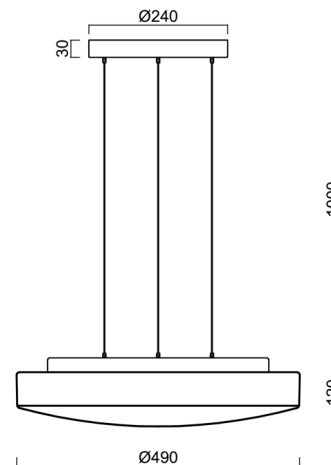

# EDNA LE5

Product code: EDN73065

Type: LED-1L16E500ZLE88/028/L100 B 3K#

Short description of the luminaire: White colour | pendant LED light ON/OFF | TRIPLEX OPAL hand blown glass shade| steel wire pendant (SELV, cableless) 100 cm |

## Technical

Types of luminaires	Classic on/off
Mounting type	Suspended - SELV wire (cableless)
Base material	steel
Shade material	three-layer glass TRIPLEX OPAL
Base color	white Ra9003
Shade color	white
Holding the shade	folding system
Mounting location	ceiling
Width	490 mm
Length	490 mm
Height	130 mm
Diameter	ø 490 mm
Hinge length	1000 mm
mounting holes (diameter)	3xØ5mm
Cable entrance	2xØ16mm
Energy Class	D
Impact strength	IK01
Operating temperature	from -20°C to +30°C

## Installation dimensions: