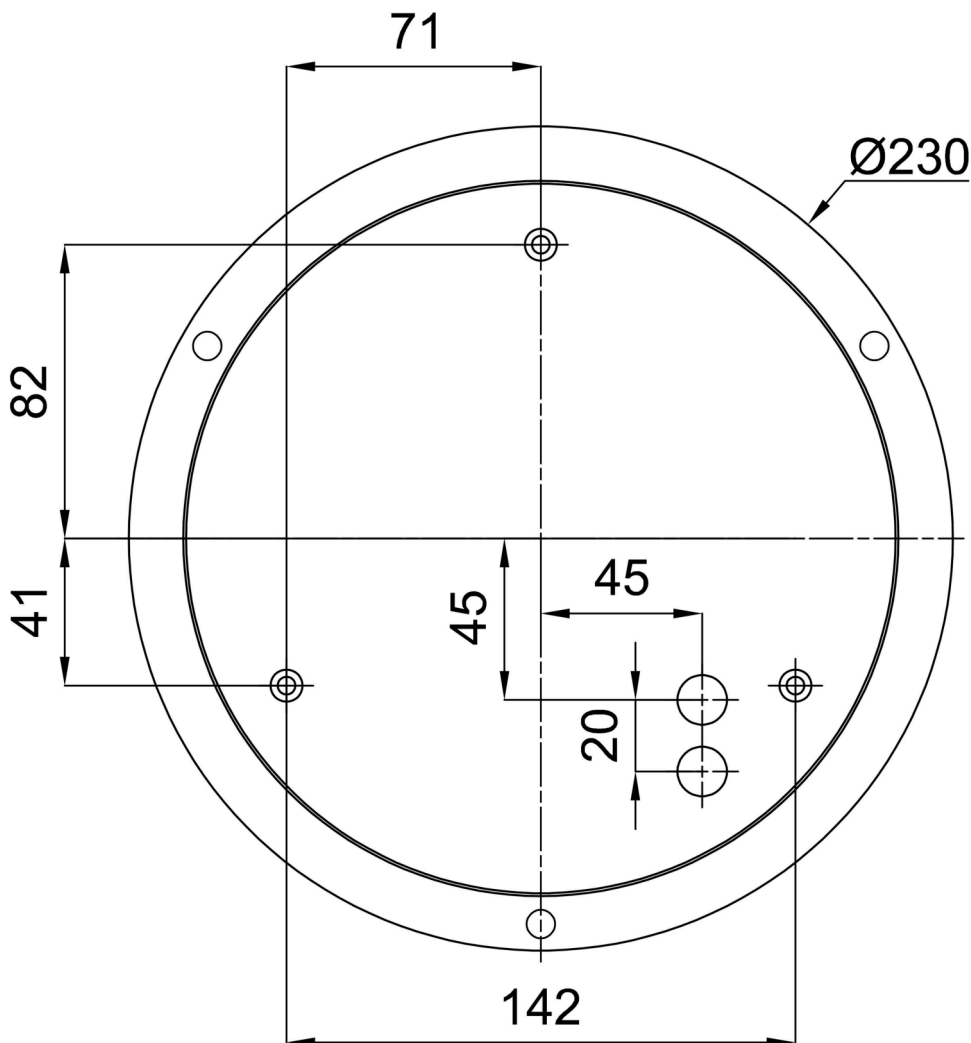

## Technical

Types of luminaires	Classic on/off
Mounting type	Suspended - SELV wire (cableless)
Base material	steel
Shade material	three-layer glass TRIPLEX OPAL
Base color	white Ra9003
Shade color	white
Holding the shade	folding system
Mounting location	ceiling
Width	490 mm
Length	490 mm
Height	130 mm
Diameter	ø 490 mm
Hinge length	1000 mm
mounting holes (diameter)	3xØ5mm
Cable entrance	2xØ16mm
Energy Class	D
Impact strength	IK01
Operating temperature	from -20°C to +30°C

## Installation dimensions: