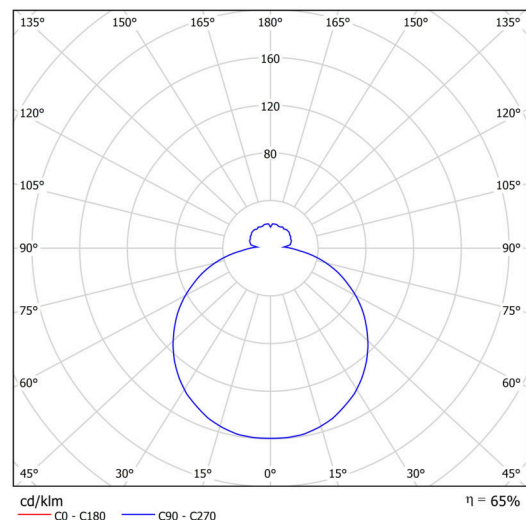

Luminous

Lum. flux of luminaire	2480 lm
Lum. flux of light source	3750 lm
Luminaire efficacy	103 lm/W
Temperature	3000 K
Rated life time LED L80/B10	100000 hours
CRI	Ra80
MacAdam	3
Blue light hazard	Risk group 0