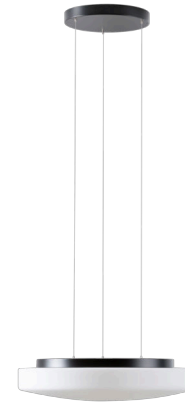

## EDNA LE5

---

LED-1L16E500ZLE88/028/L100 C 3/4K#

[WWW.OSMONT.CZ](http://WWW.OSMONT.CZ)

# EDNA LE5

Product code: EDN71395

Type: LED-1L16E500ZLE88/028/L100 C 3/4K#

Short description of the luminaire: Black colour | pendant LED light ON/OFF | TRIPLEX OPAL hand blown glass shade| steel wire pendant (SELV, cableless) 100 cm |

## Technical

Types of luminaires	Classic on/off
Mounting type	Suspended - SELV wire (cableless)
Base material	steel
Shade material	three-layer glass TRIPLEX OPAL
Base color	black Ral9005
Shade color	white
Holding the shade	folding system
Mounting location	ceiling
Width	490 mm
Length	490 mm
Height	130 mm
Diameter	ø 490 mm
Hinge length	1000 mm
mounting holes (diameter)	3xØ5mm
Cable entrance	2xØ16mm
Energy Class	D
Impact strength	IK01
Operating temperature	from -20°C to +30°C