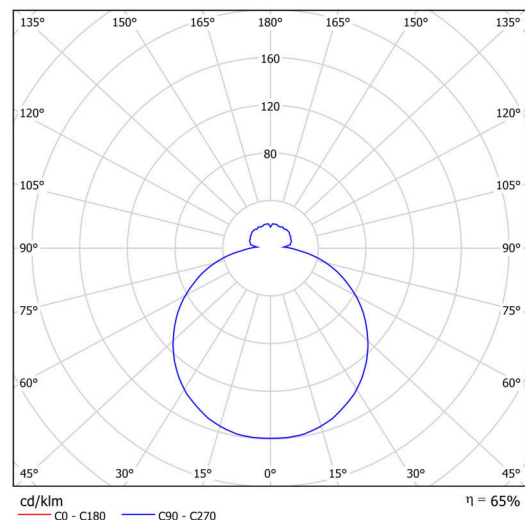

Luminous

Lum. flux of luminaire	2480/2580 lm
Lum. flux of light source	3750/3910 lm
Luminaire efficacy	103 lm/W
Temperature	3000/4000 K
Rated life time LED L80/B10	100000 hours
CRI	Ra80
MacAdam	3
Blue light hazard	Risk group 0