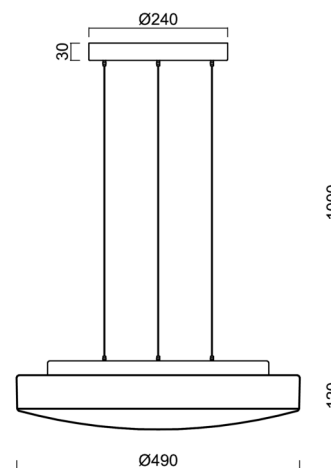

# EDNA LE5

Product code: EDN71395

Type: LED-1L16E500ZLE88/028/L100 C 3/4K#

Short description of the luminaire: Black colour | pendant LED light ON/OFF | TRIPLEX OPAL hand blown glass shade| steel wire pendant (SELV, cableless) 100 cm |

## Technical

Types of luminaires	Classic on/off
Mounting type	Suspended - SELV wire (cableless)
Base material	steel
Shade material	three-layer glass TRIPLEX OPAL
Base color	black Ral9005
Shade color	white
Holding the shade	folding system
Mounting location	ceiling
Width	490 mm
Length	490 mm
Height	130 mm
Diameter	ø 490 mm
Hinge length	1000 mm
mounting holes (diameter)	3xØ5mm
Cable entrance	2xØ16mm
Energy Class	D
Impact strength	IK01
Operating temperature	from -20°C to +30°C

## Installation dimensions:

## Lampshade

Product code	Name	Color	Picture	Drawing
20070	028	white	