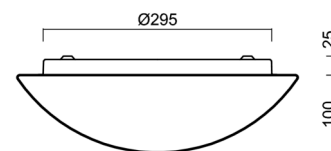

Technical data

Types of luminaires	Emergency combined SELFTEST + sensor
Mounting type	surface mounted
Base material	steel
Shade material	three-layer glass TRIPLEX OPAL
Base color	white Ra19003
Shade color	white
Holding the shade	bayonet
Mounting location	ceiling/wall
Width	360 mm
Length	360 mm
Height	125 mm
Diameter	ø 360 mm
mounting holes (diameter)	3xø5mm
Cable entrance	2xø16mm
Energy Class	D
Impact strength	IK01
Operating temperature	from -20°C to +30°C