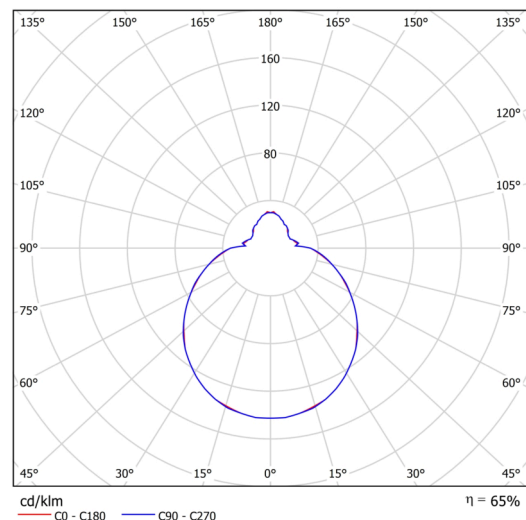

Technical data

Types of luminaires	Emergency combined SELFTEST + sensor
Mounting type	surface mounted
Base material	steel
Shade material	three-layer glass TRIPLEX OPAL
Base color	white Ra19003
Shade color	white
Holding the shade	bayonet
Mounting location	ceiling/wall
Width	360 mm
Length	360 mm
Height	125 mm
Diameter	ø 360 mm
mounting holes (diameter)	3xø5mm
Cable entrance	2xø16mm
Energy Class	D
Impact strength	IK01
Operating temperature	from -20°C to +30°C

Luminous data

Lum. flux of luminaire	2030 lm
Lum. flux of light source	3130 lm
Lum. flux of light source in emergency mode	200 lm
Luminaire efficacy	106 lm/W
Chromaticity temperature	4000 K

TECHNICAL SHEET