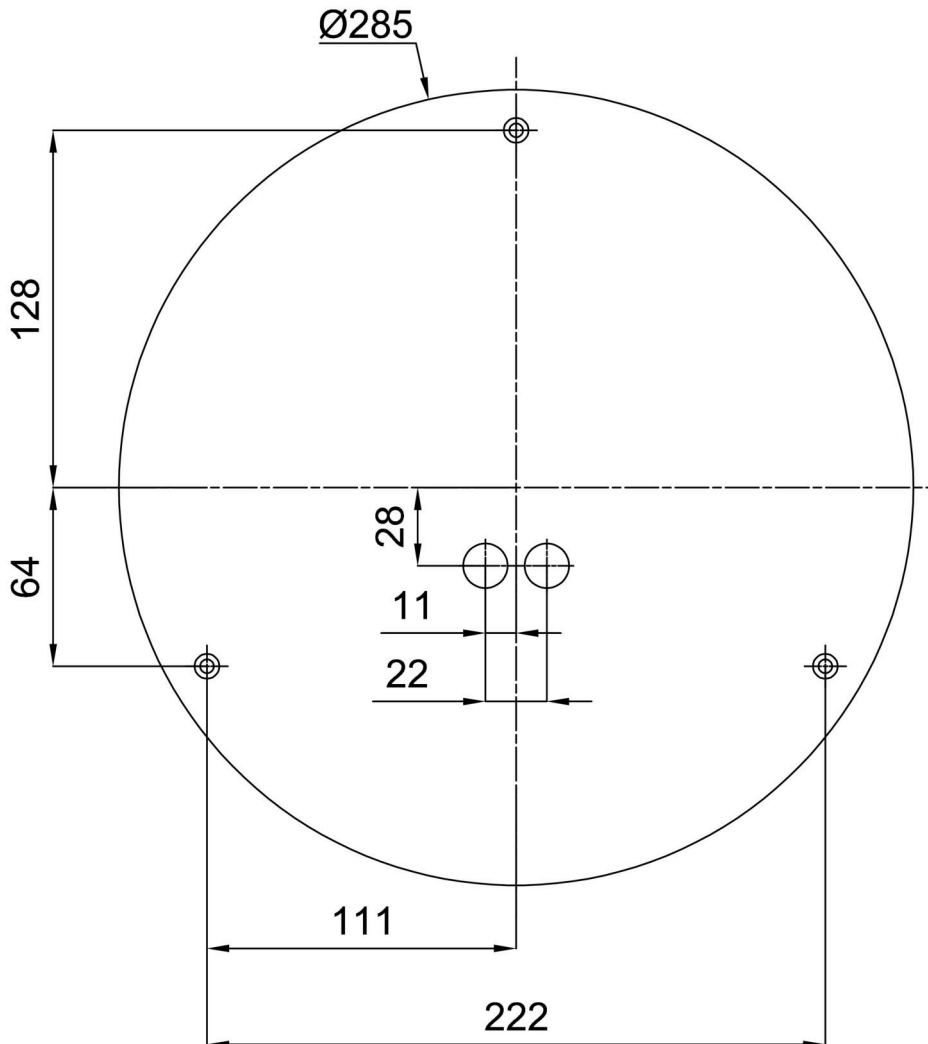

Technical data

Types of luminaires	Emergency combined SELFTEST + sensor
Mounting type	surface mounted
Base material	steel
Shade material	three-layer glass TRIPLEX OPAL
Base color	white Ra19003
Shade color	white
Holding the shade	bayonet
Mounting location	ceiling/wall
Width	360 mm
Length	360 mm
Height	125 mm
Diameter	ø 360 mm
mounting holes (diameter)	3xø5mm
Cable entrance	2xø16mm
Energy Class	D
Impact strength	IK01
Operating temperature	from -20°C to +30°C

*The warranty for the batteries is valid for 36 months from the date of purchase.

Installation dimensions:

Additional assortment:

Decorative collar

Product code	Name	Color	Picture	Drawing
30136	B14/X14	polished stainless steel		
30135	B14/X4	white Ral9003		
30138	B14/X13	grey		
30137	B14/X12	polished brass		

Lampshade

Product code	Name	Color	Picture	Drawing
20055	014	white	