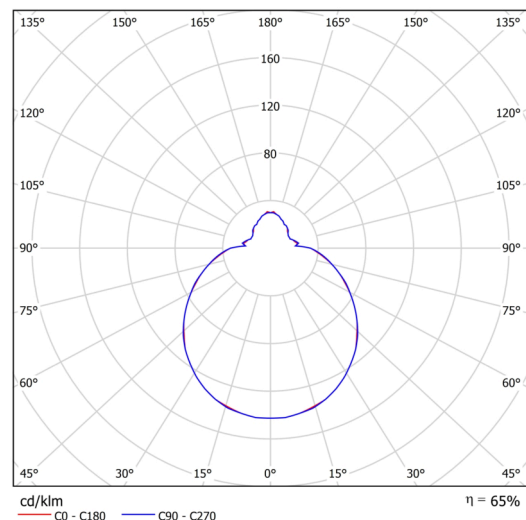

Luminous data

Lum. flux of luminaire	1950 lm
Lum. flux of light source	3000 lm
Lum. flux of light source in emergency mode	200 lm
Luminaire efficacy	102 lm/W
Chromaticity temperature	3000 K