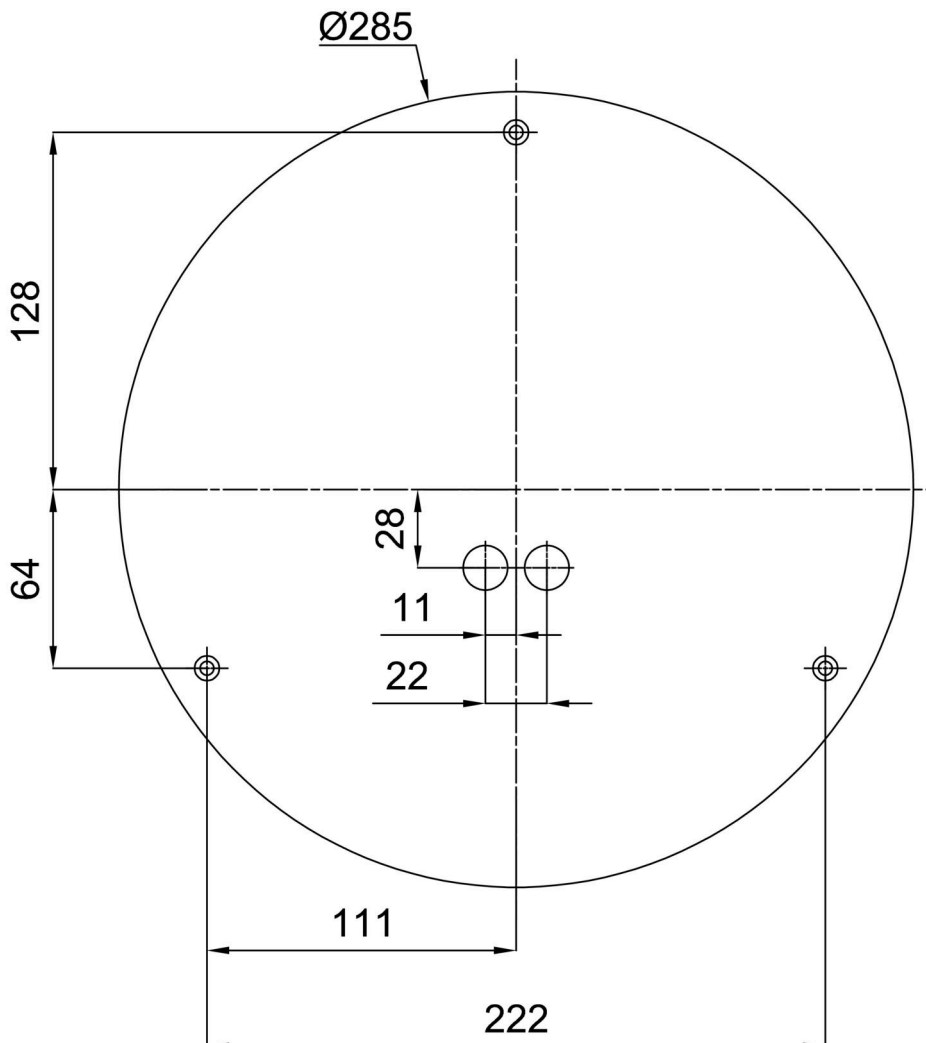

Technical data

Types of luminaires	Emergency combined SELFTEST + sensor
Mounting type	surface mounted
Base material	steel
Shade material	three-layer glass TRIPLEX OPAL
Base color	white Ra19003
Shade color	white
Holding the shade	bayonet
Mounting location	ceiling/wall
Width	360 mm
Length	360 mm
Height	125 mm
Diameter	ø 360 mm
mounting holes (diameter)	3xø5mm
Cable entrance	2xø16mm
Energy Class	D
Impact strength	IK01
Operating temperature	from -20°C to +30°C

*The warranty for the batteries is valid for 36 months from the date of purchase.

Installation dimensions:

Additional assortment:

Decorative collar

Product code	Name	Color	Picture	Drawing
30136	B14/X14	polished stainless steel		
30135	B14/X4	white Ral9003		
30138	B14/X13	grey		
30137	B14/X12	polished brass		

Lampshade

Product code	Name	Color	Picture	Drawing
20055	014	white	