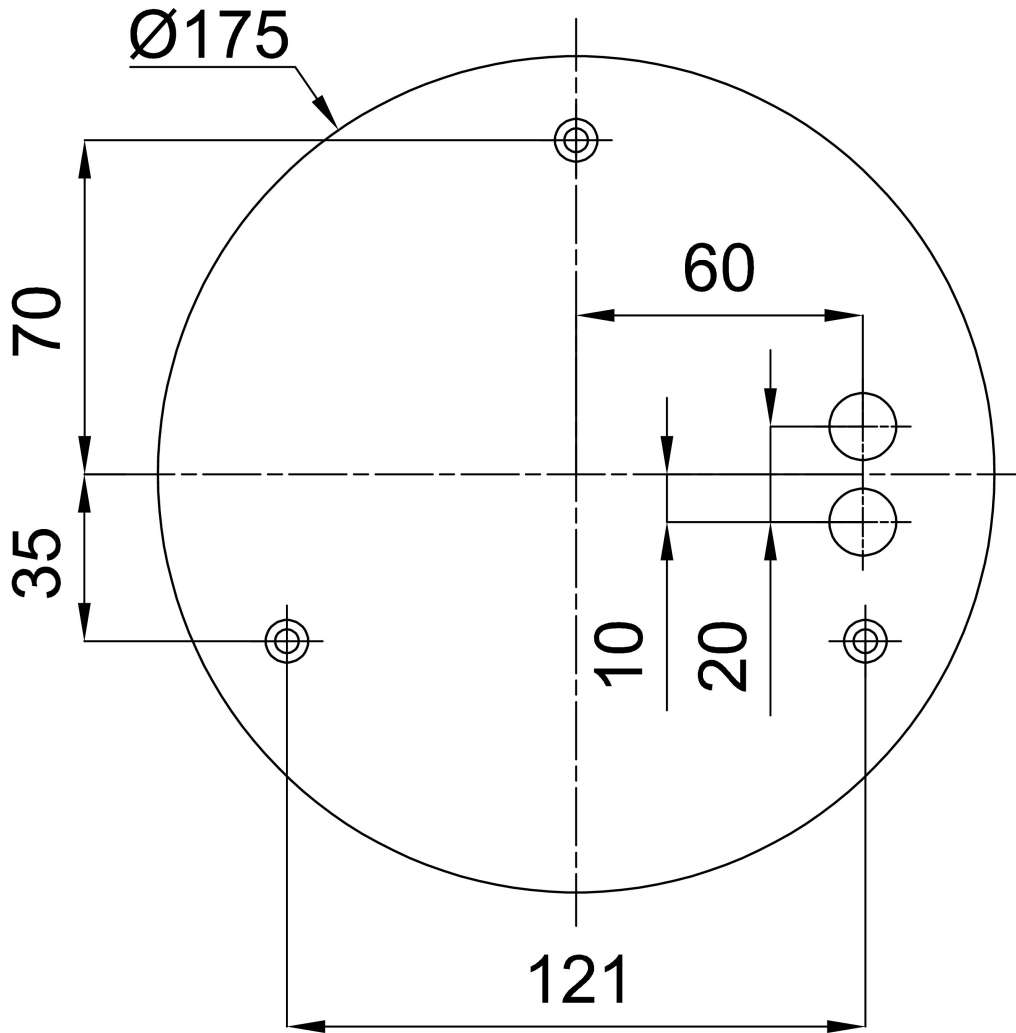

Technical data

Types of luminaires	Dimmable
Mounting type	Suspended - cable
Base material	steel
Shade material	opal polymethyl methacrylate
Base color	terracotta Ral2013
Shade color	white
Mounting location	ceiling
Width	400 mm
Length	400 mm
Height	50 mm
Diameter	ø 400 mm
Suspension length	1000 mm
mounting holes (diameter)	3xø5mm
Cable entrance	2xø16mm
Energy Class	C
Operating temperature	from -20°C to +30°C

*The warranty for the batteries is valid for 36 months from the date of purchase.

Installation dimensions:

Additional assortment:

Lampshade

Product code	Name	Color	Picture	Drawing
20668	PM91	white		