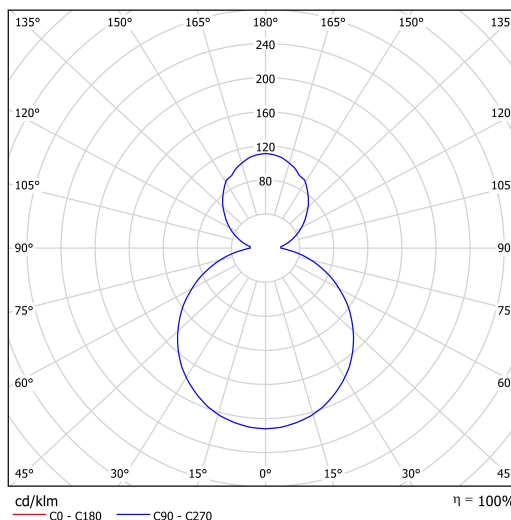

Luminous data

Lum. flux of luminaire	3620+1220 lm
Lum. flux of light source	5030+1790 lm
Luminaire efficacy	116 lm/W
Chromaticity temperature	4000 K
Rated life time LED L80/B10	100000 hours
CRI	Ra80
MacAdam	3
Blue light hazard	Risk group 0