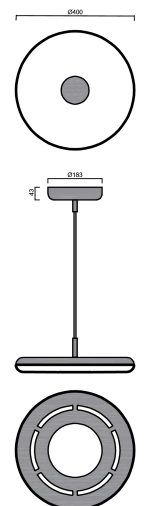

ZETA ST1 UP/DOWN

LED-1L641E700/250ZST/FP91/L100 T 2/1 4K#

WWW.OSMONT.CZ

ZETA ST1 UP/DOWN

Product code: ZET60666

Type: LED-1L641E700/250ZST/FP91/L100 T 2/1 4K#

Short description of the luminaire: Terracotta colour | pendant LED light ON/OFF | two-circuit connection | direct and indirect lighting version | matt PMMA shade | textile cable pendant (with inner support wire) 100 cm |

Technical data

Types of luminaires	Classic on/off
Mounting type	Suspended - cable
Base material	steel
Shade material	opal polymethyl methacrylate
Base color	terracotta Ral2013
Shade color	white
Mounting location	ceiling
Width	400 mm
Length	400 mm
Height	50 mm
Diameter	ø 400 mm
Suspension length	1000 mm
mounting holes (diameter)	3xø5mm
Cable entrance	2xø16mm
Energy Class	C
Operating temperature	from -20°C to +30°C

Electrical data

Power consumption	31+11 W
Ingress Protection	IP40
Socket	LED modul
terminal block	snap terminal block
Automatic circuit breaker type B10A	10 pcs
Automatic circuit breaker type B16A	16 pcs
Automatic circuit breaker type C10A	16 pcs
Automatic circuit breaker type C16A	26 pcs
Number of LED drivers	2