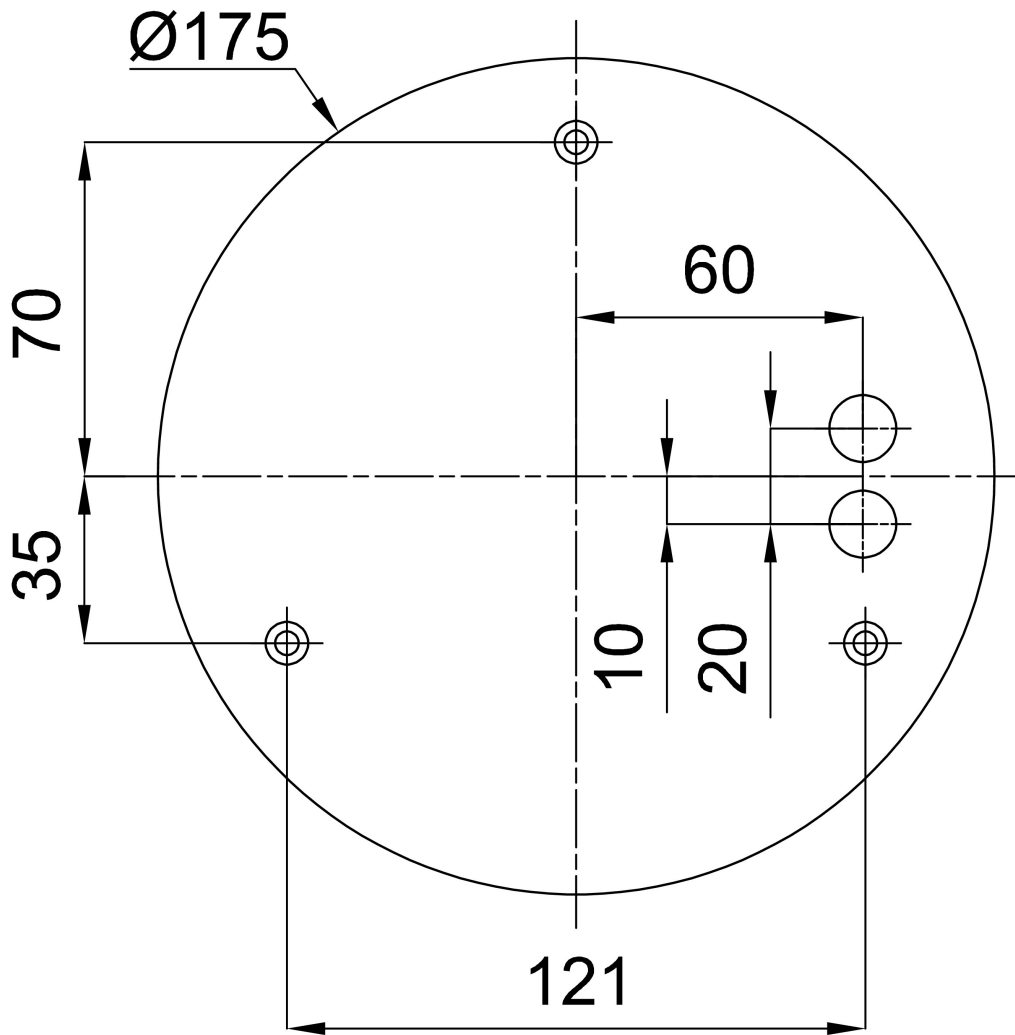

Technical data

Types of luminaires	Classic on/off
Mounting type	Suspended - cable
Base material	steel
Shade material	opal polymethyl methacrylate
Base color	terracotta Ral2013
Shade color	white
Mounting location	ceiling
Width	400 mm
Length	400 mm
Height	50 mm
Diameter	ø 400 mm
Suspension length	1000 mm
mounting holes (diameter)	3xø5mm
Cable entrance	2xø16mm
Energy Class	C
Operating temperature	from -20°C to +30°C

*The warranty for the batteries is valid for 36 months from the date of purchase.

Installation dimensions:

Additional assortment:

Lampshade

Product code	Name	Color	Picture	Drawing
20668	PM91	white	