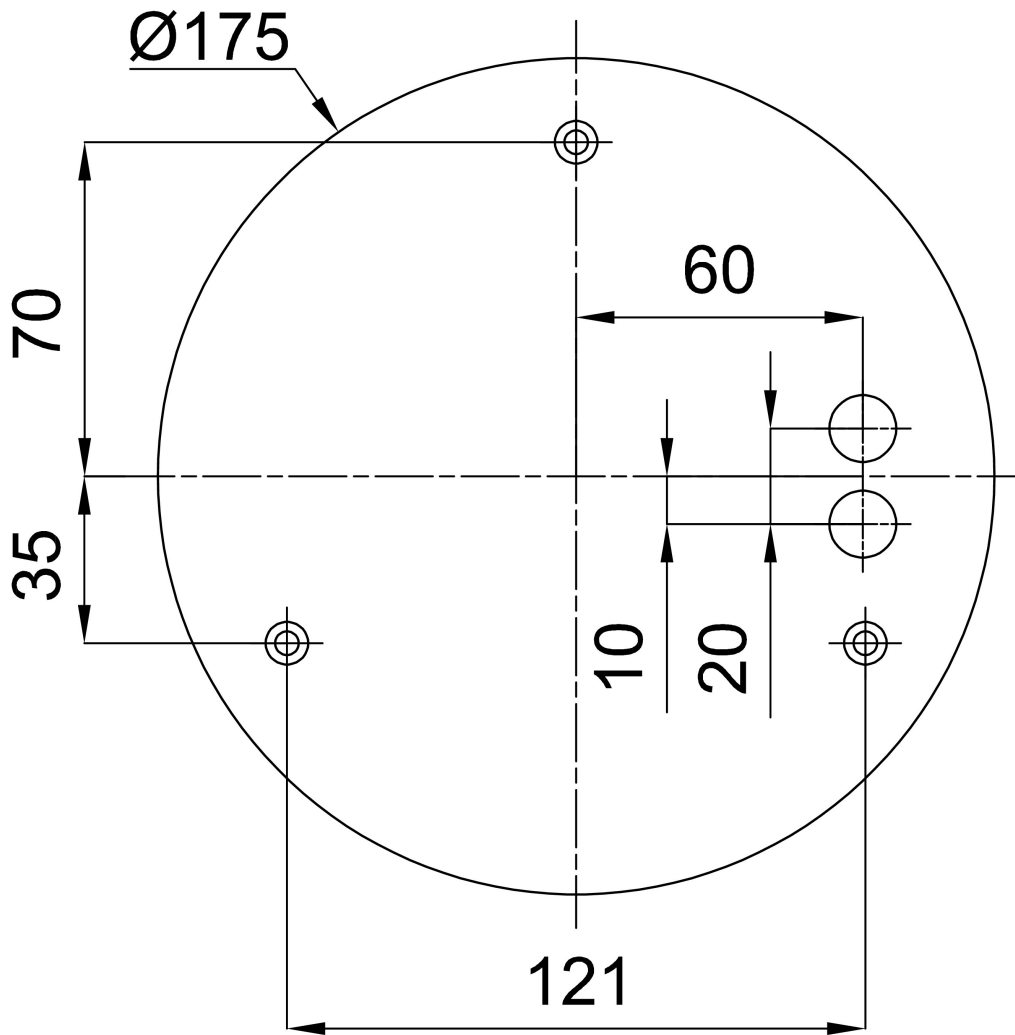

Technical data

Types of luminaires	Classic on/off
Mounting type	Suspended - cable
Base material	steel
Shade material	opal polymethyl methacrylate
Base color	terracotta Ral2013
Shade color	white
Mounting location	ceiling
Width	400 mm
Length	400 mm
Height	50 mm
Diameter	ø 400 mm
Suspension length	1000 mm
mounting holes (diameter)	3xø5mm
Cable entrance	2xø16mm
Energy Class	C
Operating temperature	from -20°C to +30°C

*The warranty for the batteries is valid for 36 months from the date of purchase.

Installation dimensions:

Additional assortment:

Lampshade

Product code	Name	Color	Picture	Drawing
20668	PM91	white		