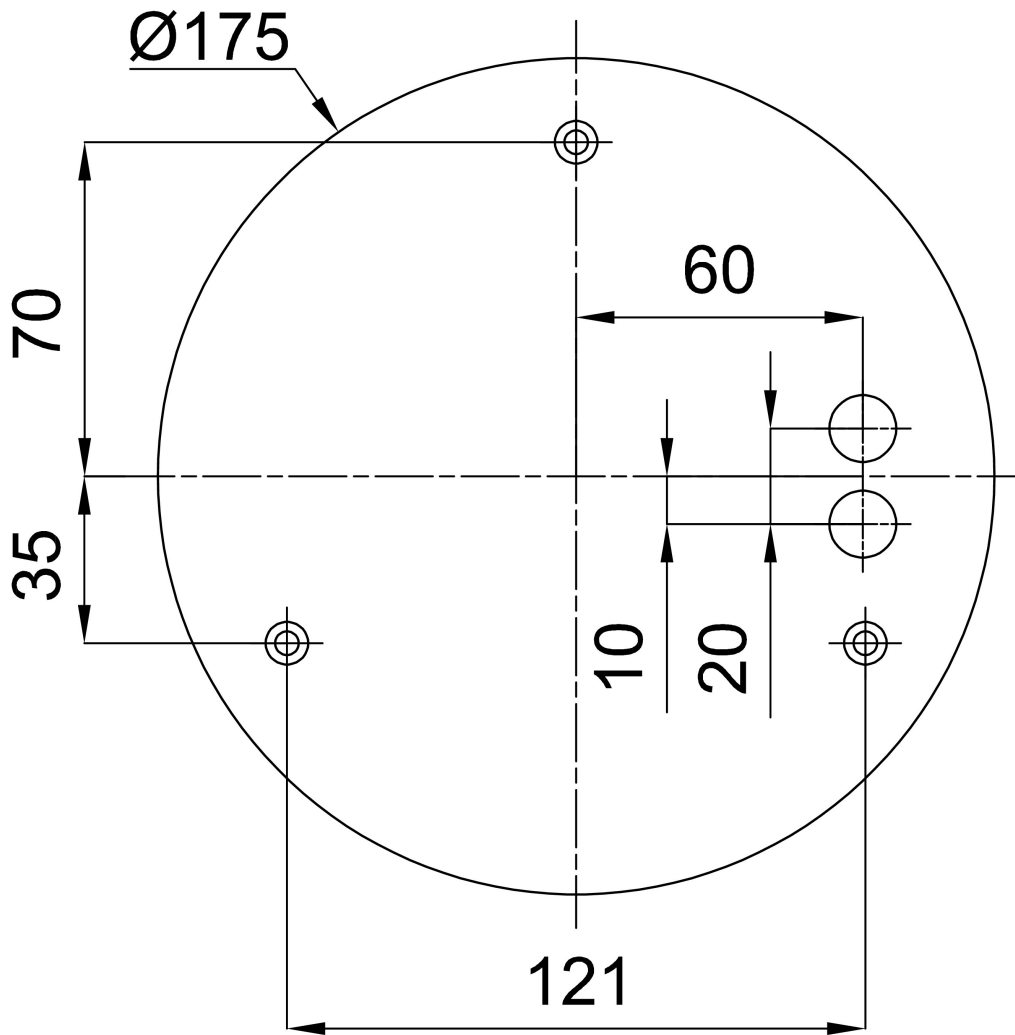

Technical data

Types of luminaires	Classic on/off
Mounting type	Suspended - cable
Base material	steel
Shade material	opal polymethyl methacrylate
Base color	Golden Beach RAL1015
Shade color	white
Mounting location	ceiling
Width	400 mm
Length	400 mm
Height	50 mm
Diameter	ø 400 mm
Suspension length	1000 mm
mounting holes (diameter)	3xø5mm
Cable entrance	2xø16mm
Energy Class	C
Operating temperature	from -20°C to +30°C

*The warranty for the batteries is valid for 36 months from the date of purchase.

Installation dimensions:

Additional assortment:

Lampshade

Product code	Name	Color	Picture	Drawing
20668	PM91	white		