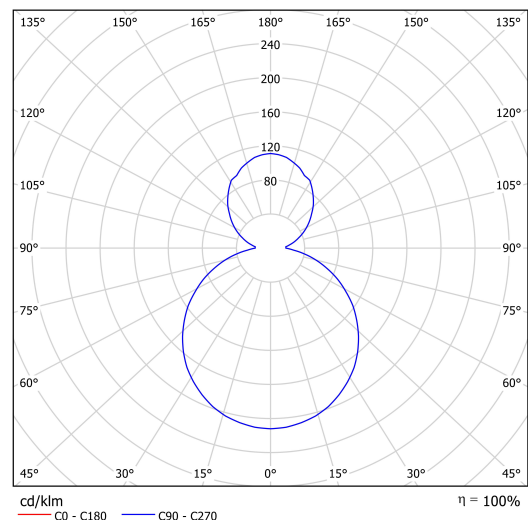

Luminous data

Lum. flux of luminaire	3620+1220 lm
Lum. flux of light source	5030+1790 lm
Luminaire efficacy	116 lm/W
Chromaticity temperature	4000 K
Rated life time LED L80/B10	100000 hours
CRI	Ra80
MacAdam	3
Blue light hazard	Risk group 0