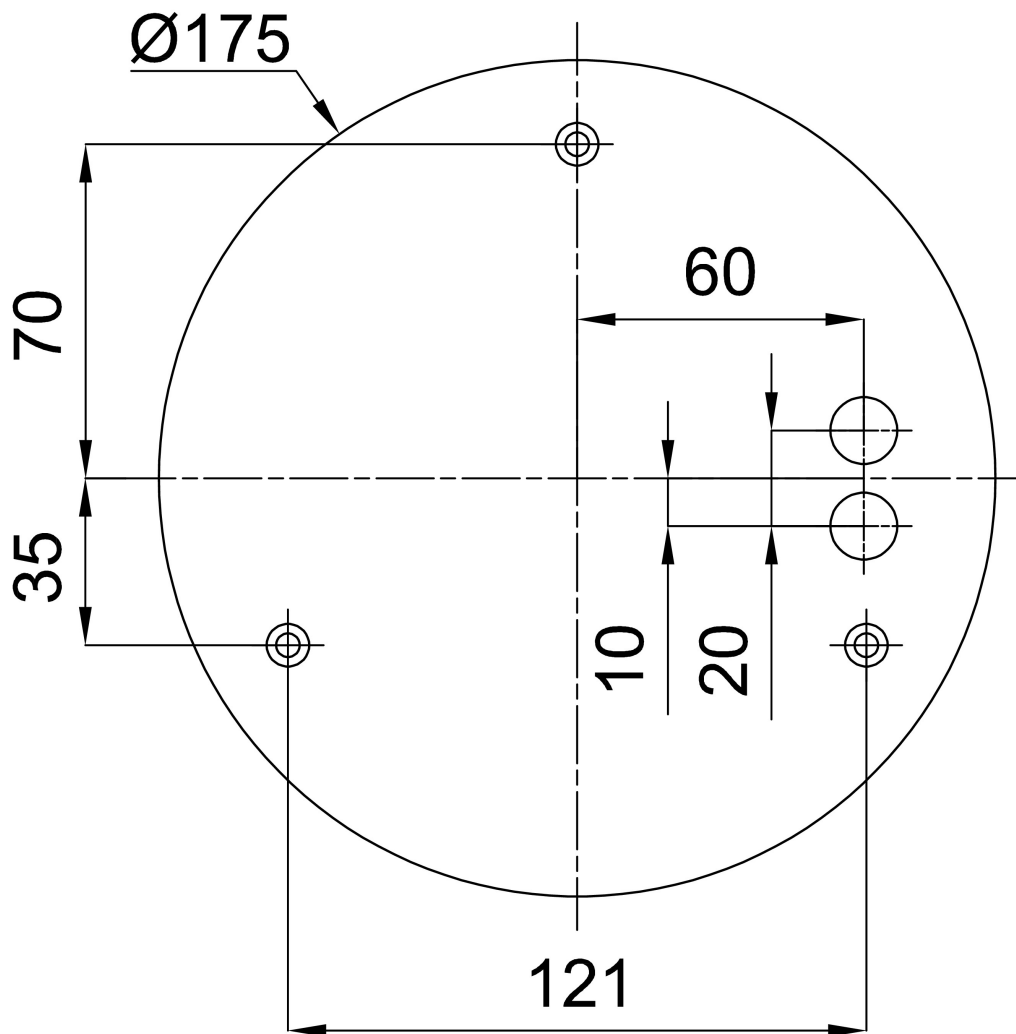

Technical data

Types of luminaires	Classic on/off
Mounting type	Suspended - cable
Base material	steel
Shade material	opal polymethyl methacrylate
Base color	Golden Beach RAL1015
Shade color	white
Mounting location	ceiling
Width	400 mm
Length	400 mm
Height	50 mm
Diameter	ø 400 mm
Suspension length	1000 mm
mounting holes (diameter)	3xø5mm
Cable entrance	2xø16mm
Energy Class	C
Operating temperature	from -20°C to +30°C

*The warranty for the batteries is valid for 36 months from the date of purchase.

Installation dimensions:

Additional assortment:

Lampshade

Product code	Name	Color	Picture	Drawing
20668	PM91	white	