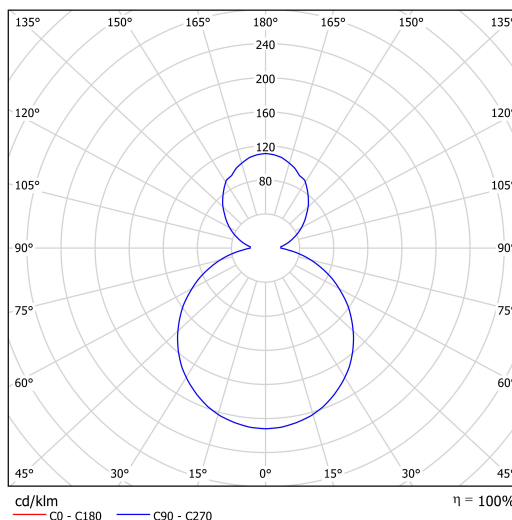

Luminous data

Lum. flux of luminaire	4840 lm
Lum. flux of light source	6820 lm
Luminaire efficacy	115 lm/W
Chromaticity temperature	4000 K
Rated life time LED L80/B10	100000 hours
CRI	Ra80
MacAdam	3
Blue light hazard	Risk group 0