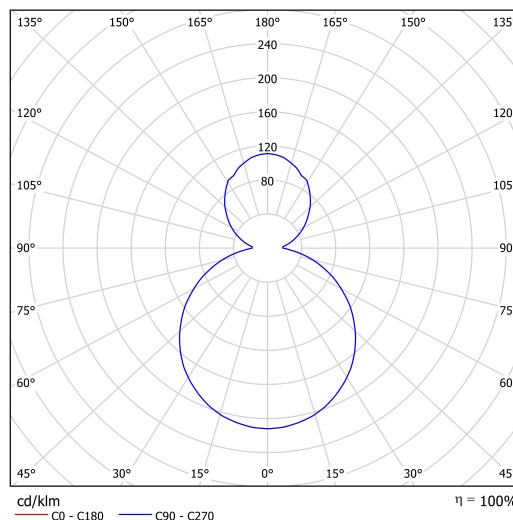

Technical data

Types of luminaires	Dimmable
Mounting type	Suspended - cable
Base material	steel
Shade material	opal polymethyl methacrylate
Base color	grey Ral7040
Shade color	white
Mounting location	ceiling
Width	400 mm
Length	400 mm
Height	50 mm
Diameter	Ø 400 mm
Suspension length	1000 mm
mounting holes (diameter)	3xØ5mm
Cable entrance	2xØ16mm
Energy Class	C
Operating temperature	from -20°C to +30°C

Luminous data

Lum. flux of luminaire	3620+1220 lm
Lum. flux of light source	5030+1790 lm
Luminaire efficacy	116 lm/W
Chromaticity temperature	4000 K
Rated life time LED L80/B10	100000 hours
CRI	Ra80
MacAdam	3
Blue light hazard	Risk group 0