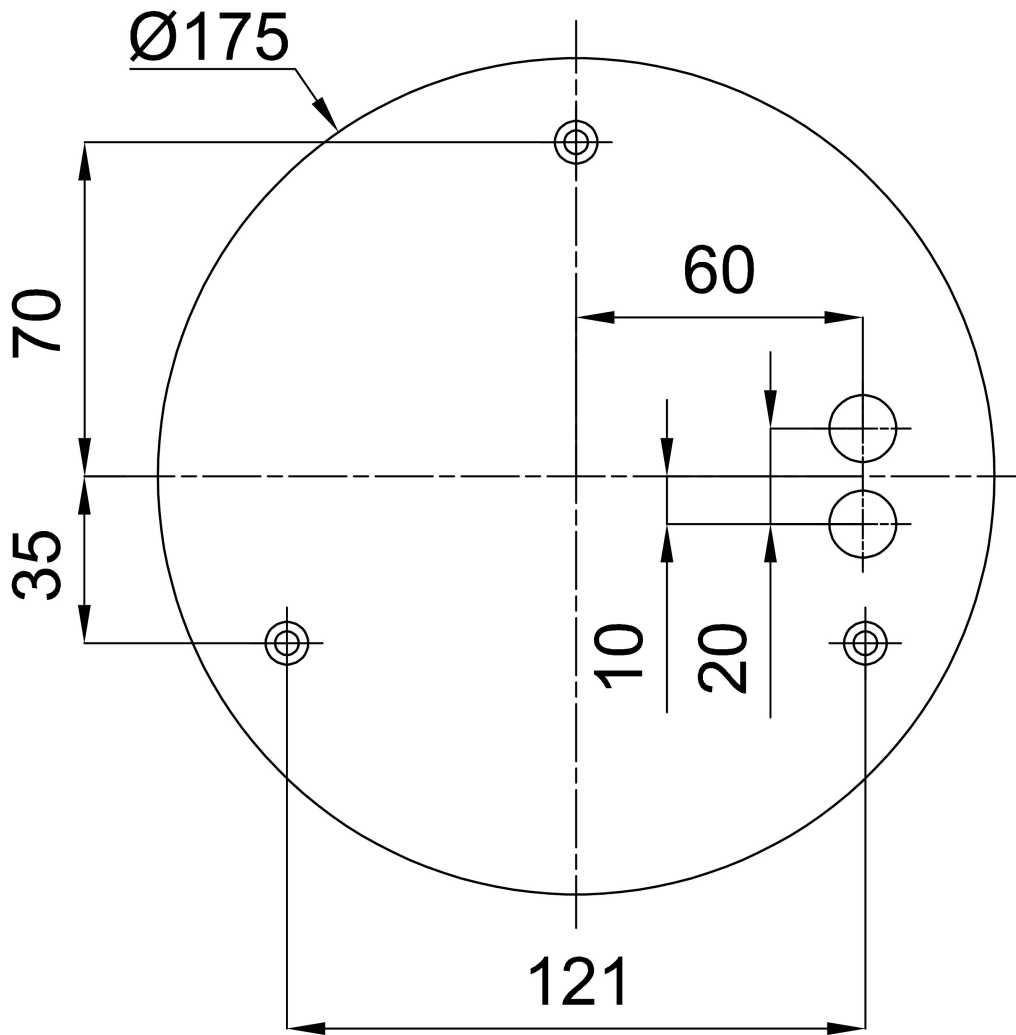

Technical data

Types of luminaires	Dimmable
Mounting type	Suspended - cable
Base material	steel
Shade material	opal polymethyl methacrylate
Base color	grey Ral7040
Shade color	white
Mounting location	ceiling
Width	400 mm
Length	400 mm
Height	50 mm
Diameter	Ø 400 mm
Suspension length	1000 mm
mounting holes (diameter)	3xØ5mm
Cable entrance	2xØ16mm
Energy Class	C
Operating temperature	from -20°C to +30°C

*The warranty for the batteries is valid for 36 months from the date of purchase.

Installation dimensions:

Additional assortment:

Lampshade

Product code	Name	Color	Picture	Drawing
20668	PM91	white		