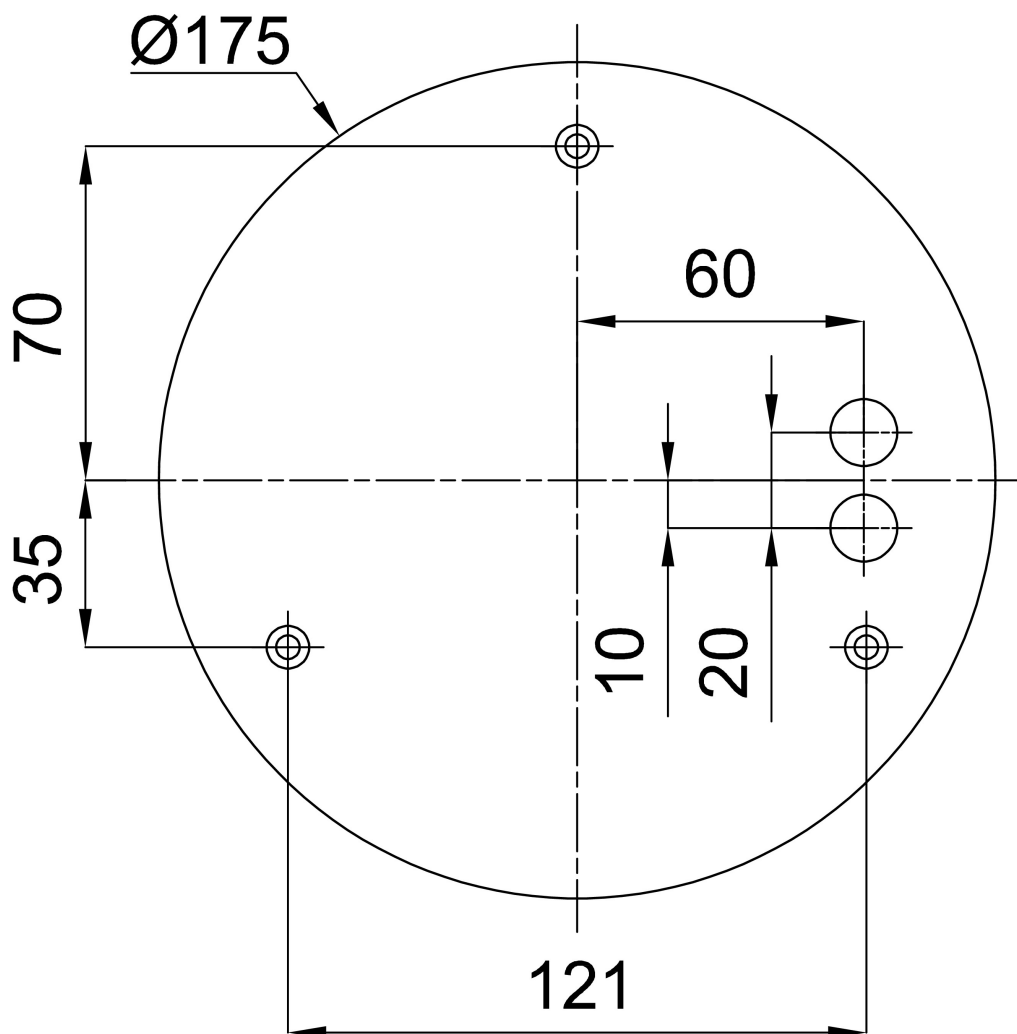

Technical data

Types of luminaires	Classic on/off
Mounting type	Suspended - cable
Base material	steel
Shade material	opal polymethyl methacrylate
Base color	grey Ral7040
Shade color	white
Mounting location	ceiling
Width	400 mm
Length	400 mm
Height	50 mm
Diameter	ø 400 mm
Suspension length	1000 mm
mounting holes (diameter)	3xø5mm
Cable entrance	2xø16mm
Energy Class	C
Operating temperature	from -20°C to +30°C

*The warranty for the batteries is valid for 36 months from the date of purchase.

Installation dimensions:

Additional assortment:

Lampshade

Product code	Name	Color	Picture	Drawing
20668	PM91	white	