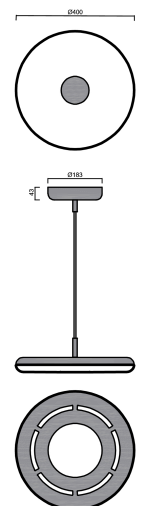

ZETA ST1 UP/DOWN

LED-1L641E700/250ZST/FP91/L100 SD 2/1 4K#

WWW.OSMONT.CZ

ZETA ST1 UP/DOWN

Product code: ZET60654

Type: LED-1L641E700/250ZST/FP91/L100 SD 2/1 4K#

Short description of the luminaire: Grey colour | pendant LED light ON/OFF | two-circuit connection | direct and indirect lighting version | matt PMMA shade | textile cable pendant (with inner support wire) 100 cm |

Technical data

Types of luminaires	Classic on/off
Mounting type	Suspended - cable
Base material	steel
Shade material	opal polymethyl methacrylate
Base color	grey Ral7040
Shade color	white
Mounting location	ceiling
Width	400 mm
Length	400 mm
Height	50 mm
Diameter	ø 400 mm
Suspension length	1000 mm
mounting holes (diameter)	3xø5mm
Cable entrance	2xø16mm
Energy Class	C
Operating temperature	from -20°C to +30°C

Electrical data

Power consumption	31+11 W
Ingress Protection	IP40
Socket	LED modul
terminal block	snap terminal block
Automatic circuit breaker type B10A	10 pcs
Automatic circuit breaker type B16A	16 pcs
Automatic circuit breaker type C10A	16 pcs
Automatic circuit breaker type C16A	26 pcs
Number of LED drivers	2