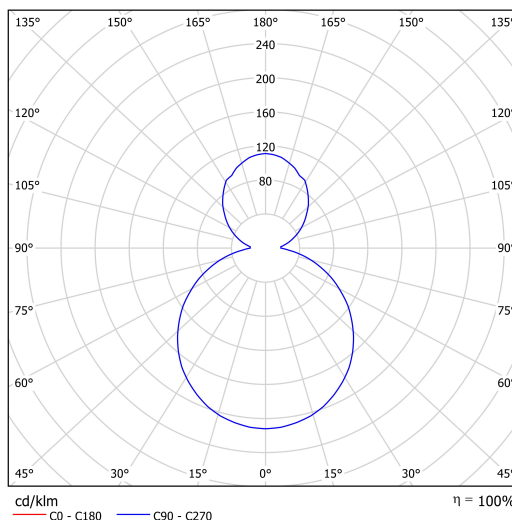

Luminous data

Lum. flux of luminaire	3620+1220 lm
Lum. flux of light source	5030+1790 lm
Luminaire efficacy	116 lm/W
Chromaticity temperature	4000 K
Rated life time LED L80/B10	100000 hours
CRI	Ra80
MacAdam	3
Blue light hazard	Risk group 0