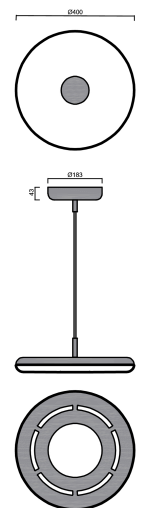

ZETA ST1 UP/DOWN

LED-1L641E700/250ZST/FP91/L100 C 2/1 4K#

WWW.OSMONT.CZ

ZETA ST1 UP/DOWN

Product code: ZET60650

Type: LED-1L641E700/250ZST/FP91/L100 C 2/1 4K#

Short description of the luminaire: Black colour | pendant LED light ON/OFF | two-circuit connection | direct and indirect lighting version | matt PMMA shade | textile cable pendant (with inner support wire) 100 cm |

Technical data

Types of luminaires	Classic on/off
Mounting type	Suspended - cable
Base material	steel
Shade material	opal polymethyl methacrylate
Base color	black Ral9005
Shade color	white
Mounting location	ceiling
Width	400 mm
Length	400 mm
Height	50 mm
Diameter	ø 400 mm
Suspension length	1000 mm
mounting holes (diameter)	3xø5mm
Cable entrance	2xø16mm
Energy Class	C
Operating temperature	from -20°C to +30°C

Electrical data

Power consumption	31+11 W
Ingress Protection	IP40
Socket	LED modul
terminal block	snap terminal block
Automatic circuit breaker type B10A	10 pcs
Automatic circuit breaker type B16A	16 pcs
Automatic circuit breaker type C10A	16 pcs
Automatic circuit breaker type C16A	26 pcs
Number of LED drivers	2