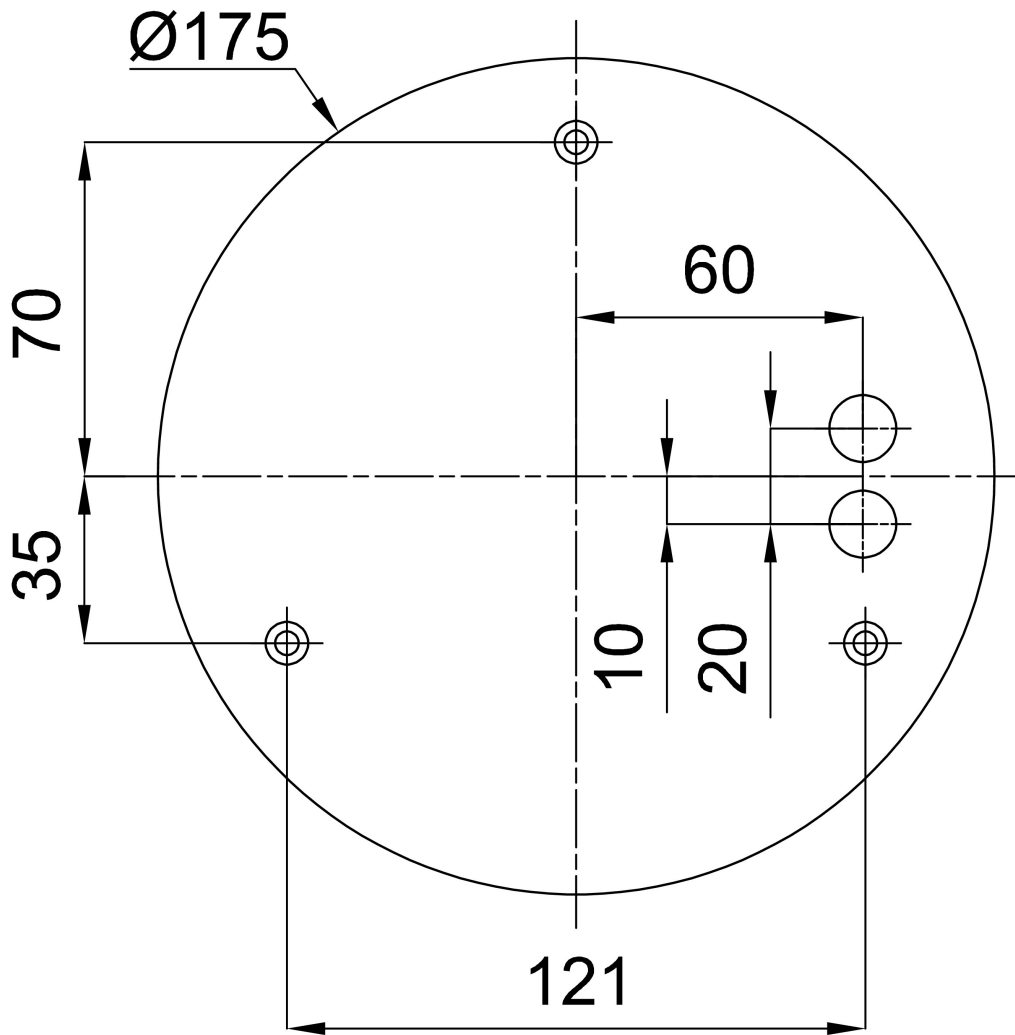

Technical data

Types of luminaires	Classic on/off
Mounting type	Suspended - cable
Base material	steel
Shade material	opal polymethyl methacrylate
Base color	black Ral9005
Shade color	white
Mounting location	ceiling
Width	400 mm
Length	400 mm
Height	50 mm
Diameter	ø 400 mm
Suspension length	1000 mm
mounting holes (diameter)	3xø5mm
Cable entrance	2xø16mm
Energy Class	C
Operating temperature	from -20°C to +30°C

*The warranty for the batteries is valid for 36 months from the date of purchase.

Installation dimensions:

Additional assortment:

Lampshade

Product code	Name	Color	Picture	Drawing
20668	PM91	white		