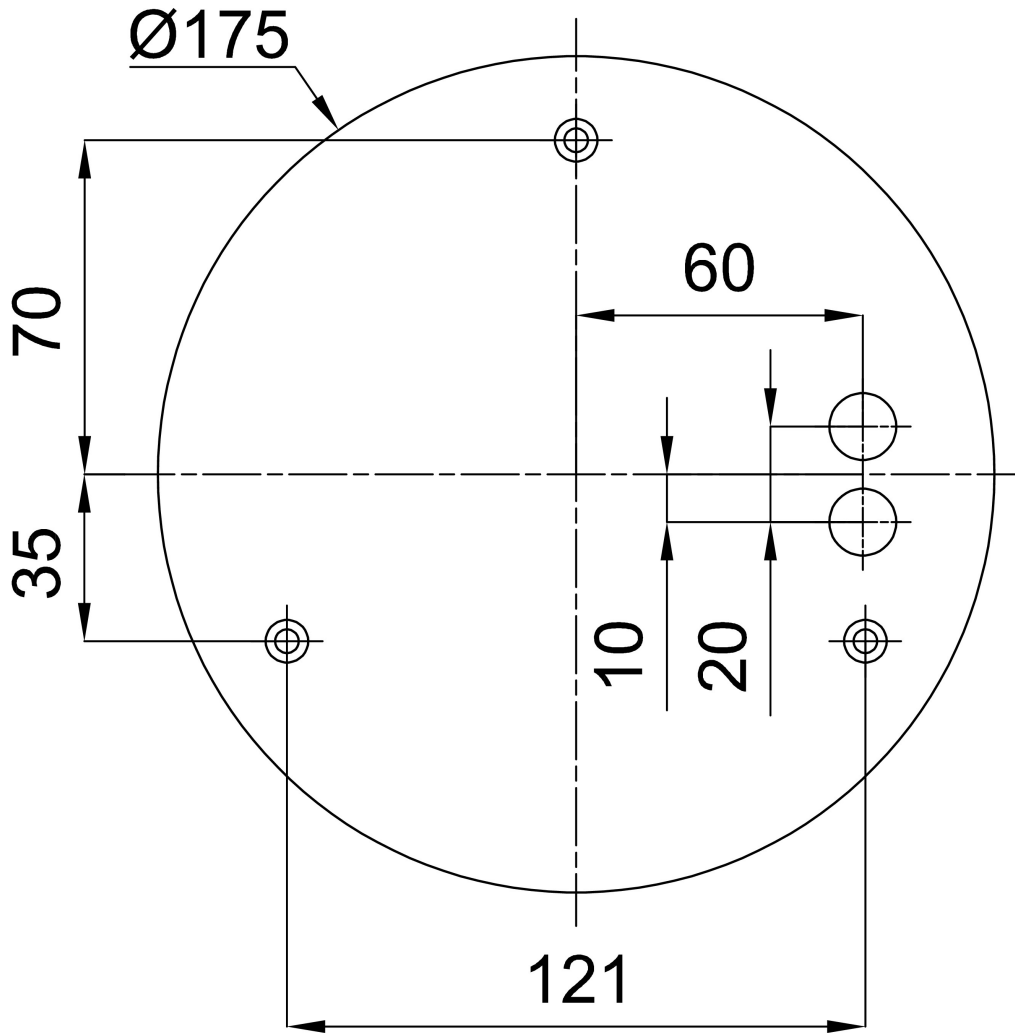

Logistical data

EAN	8591728234805
Weight NTTO	2.8 Kg
Weight BTTO	3.1 Kg
Warranty*	60 months

*The warranty for the batteries is valid for 36 months from the date of purchase.

Installation dimensions: