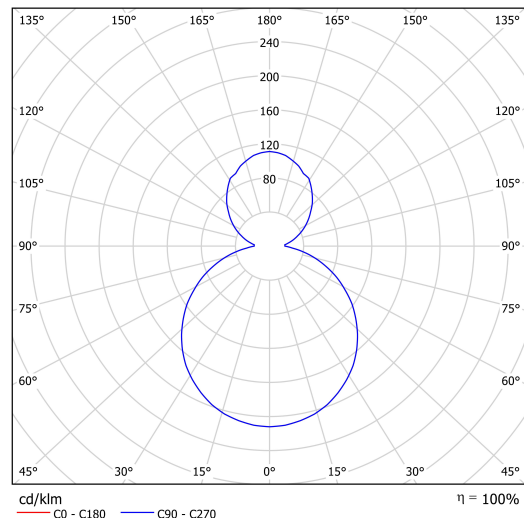

Luminous data

Lum. flux of luminaire	4840 lm
Lum. flux of light source	6820 lm
Luminaire efficacy	115 lm/W
Chromaticity temperature	4000 K
Rated life time LED L80/B10	100000 hours
CRI	Ra80
MacAdam	3
Blue light hazard	Risk group 0