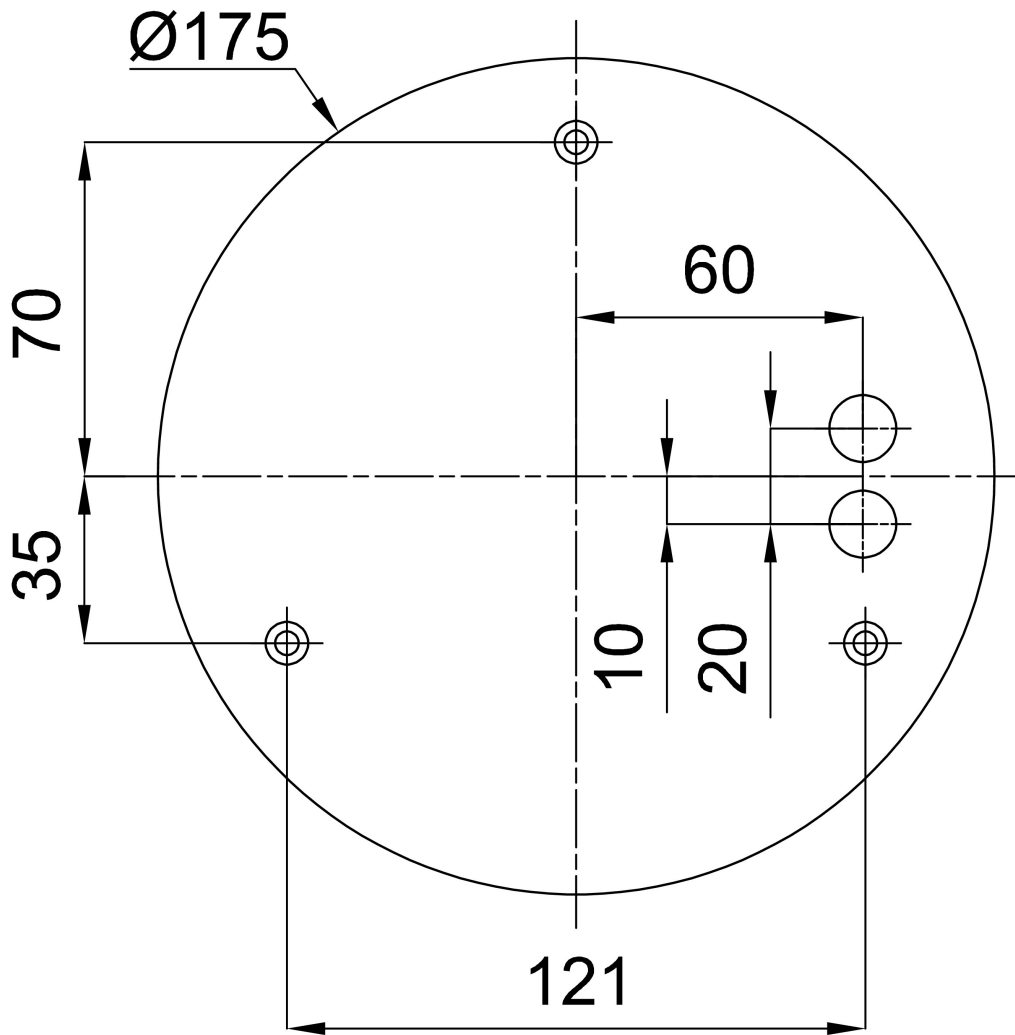

## Technical data

Types of luminaires	Classic on/off
Mounting type	Suspended - cable
Base material	steel
Shade material	opal polymethyl methacrylate
Base color	black Ral9005
Shade color	white
Mounting location	ceiling
Width	400 mm
Length	400 mm
Height	50 mm
Diameter	ø 400 mm
Suspension length	1000 mm
mounting holes (diameter)	3xø5mm
Cable entrance	2xø16mm
Energy Class	C
Operating temperature	from -20°C to +30°C

Installation dimensions:

Additional assortment:

Lampshade

Product code	Name	Color	Picture	Drawing
20668	PM91	white	