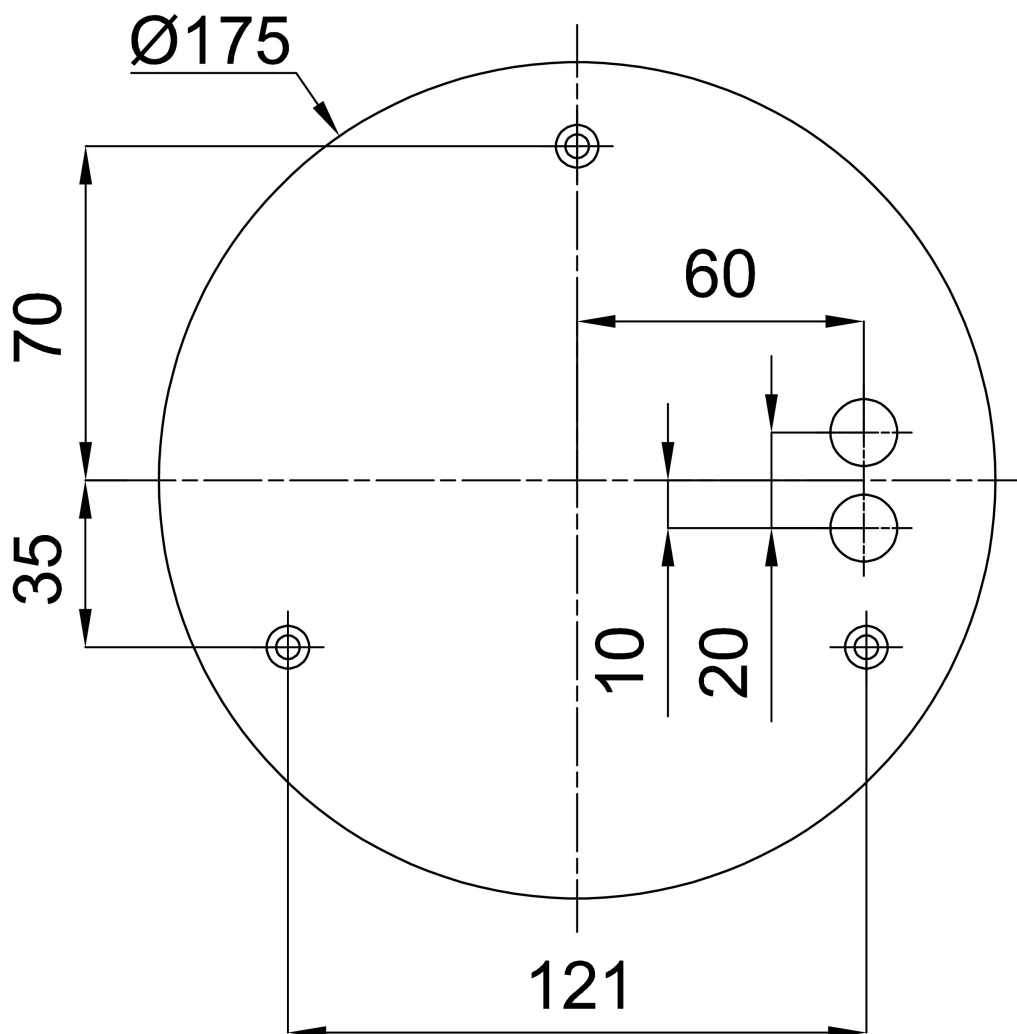

Technical data

Types of luminaires	Classic on/off
Mounting type	Suspended - cable
Base material	steel
Shade material	opal polymethyl methacrylate
Base color	terracotta Ral2013
Shade color	white
Mounting location	ceiling
Width	400 mm
Length	400 mm
Height	50 mm
Diameter	ø 400 mm
Suspension length	1000 mm
mounting holes (diameter)	3xø5mm
Cable entrance	2xø16mm
Energy Class	C
Operating temperature	from -20°C to +30°C

*The warranty for the batteries is valid for 36 months from the date of purchase.

Installation dimensions:

Additional assortment:

Lampshade

Product code	Name	Color	Picture	Drawing
20668	PM91	white		