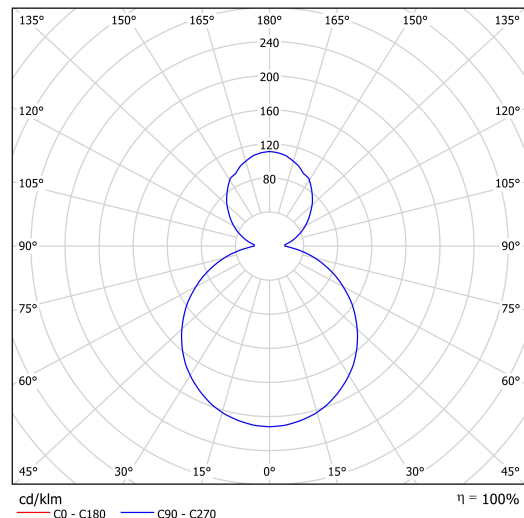

ZETA ST1 UP/DOWN

LED-1L641E950ZST/FP91/L100 T 3K#

WWW.OSMONT.CZ

ZETA ST1 UP/DOWN

Product code: ZET60164

Type: LED-1L641E950ZST/FP91/L100 T 3K#

Short description of the luminaire: Terracotta colour | pendant LED light ON/OFF | direct and indirect lighting version | matt PMMA shade | textile cable pendant (with inner support wire) 100 cm |

Technical data

Types of luminaires	Classic on/off
Mounting type	Suspended - cable
Base material	steel
Shade material	opal polymethyl methacrylate
Base color	terracotta Ral2013
Shade color	white
Mounting location	ceiling
Width	400 mm
Length	400 mm
Height	50 mm
Diameter	Ø 400 mm
Suspension length	1000 mm
mounting holes (diameter)	3xØ5mm
Cable entrance	2xØ16mm
Energy Class	C
Operating temperature	from -20°C to +30°C