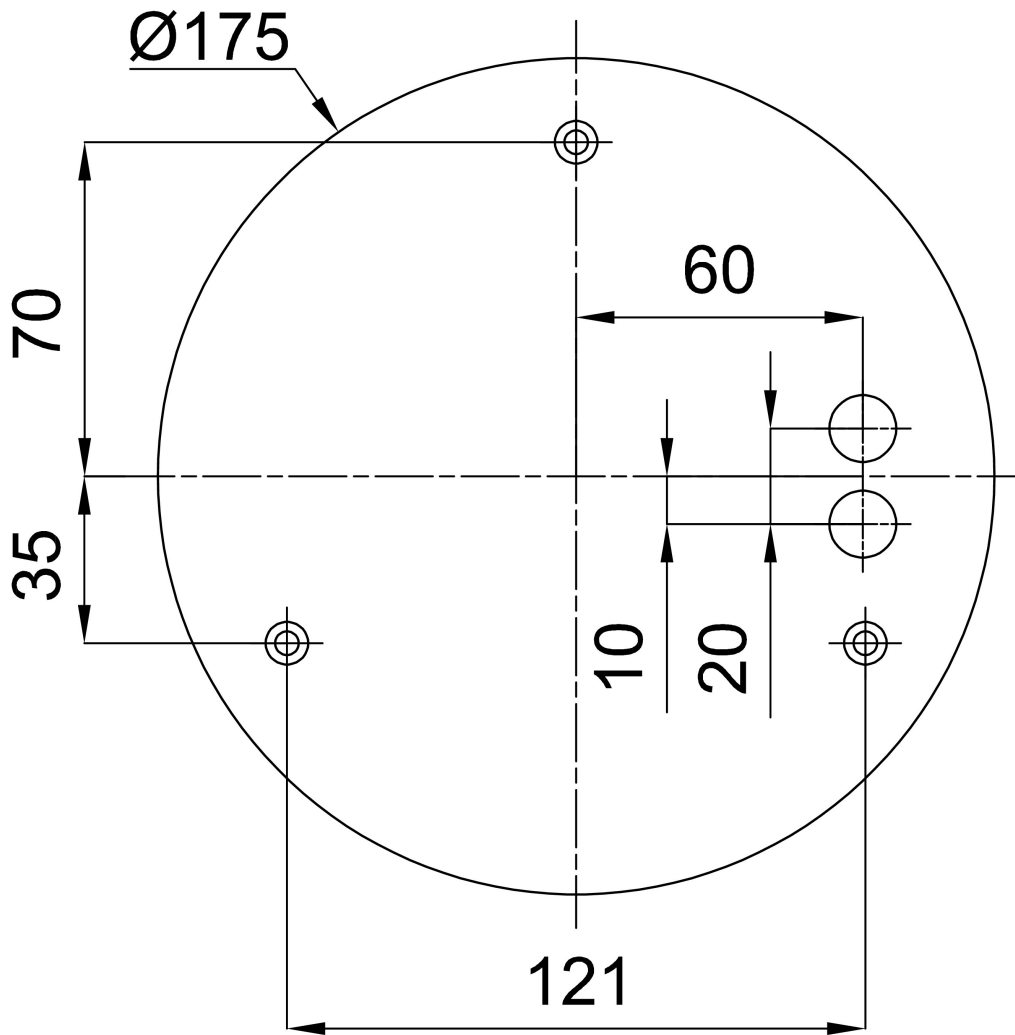

Technical data

Types of luminaires	Classic on/off
Mounting type	Suspended - cable
Base material	steel
Shade material	opal polymethyl methacrylate
Base color	terracotta Ral2013
Shade color	white
Mounting location	ceiling
Width	400 mm
Length	400 mm
Height	50 mm
Diameter	Ø 400 mm
Suspension length	1000 mm
mounting holes (diameter)	3xØ5mm
Cable entrance	2xØ16mm
Energy Class	C
Operating temperature	from -20°C to +30°C

*The warranty for the batteries is valid for 36 months from the date of purchase.

Installation dimensions:

Additional assortment:

Lampshade

Product code	Name	Color	Picture	Drawing
20668	PM91	white		