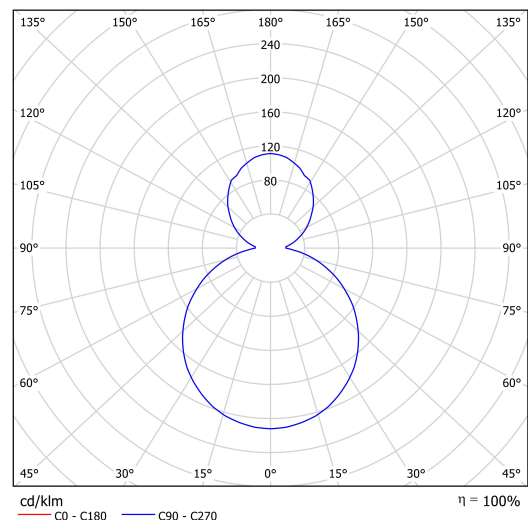

Luminous data

Lum. flux of luminaire	3470+1170 lm
Lum. flux of light source	4820+1720 lm
Luminaire efficacy	111 lm/W
Chromaticity temperature	3000 K
Rated life time LED L80/B10	100000 hours
CRI	Ra80
MacAdam	3
Blue light hazard	Risk group 0