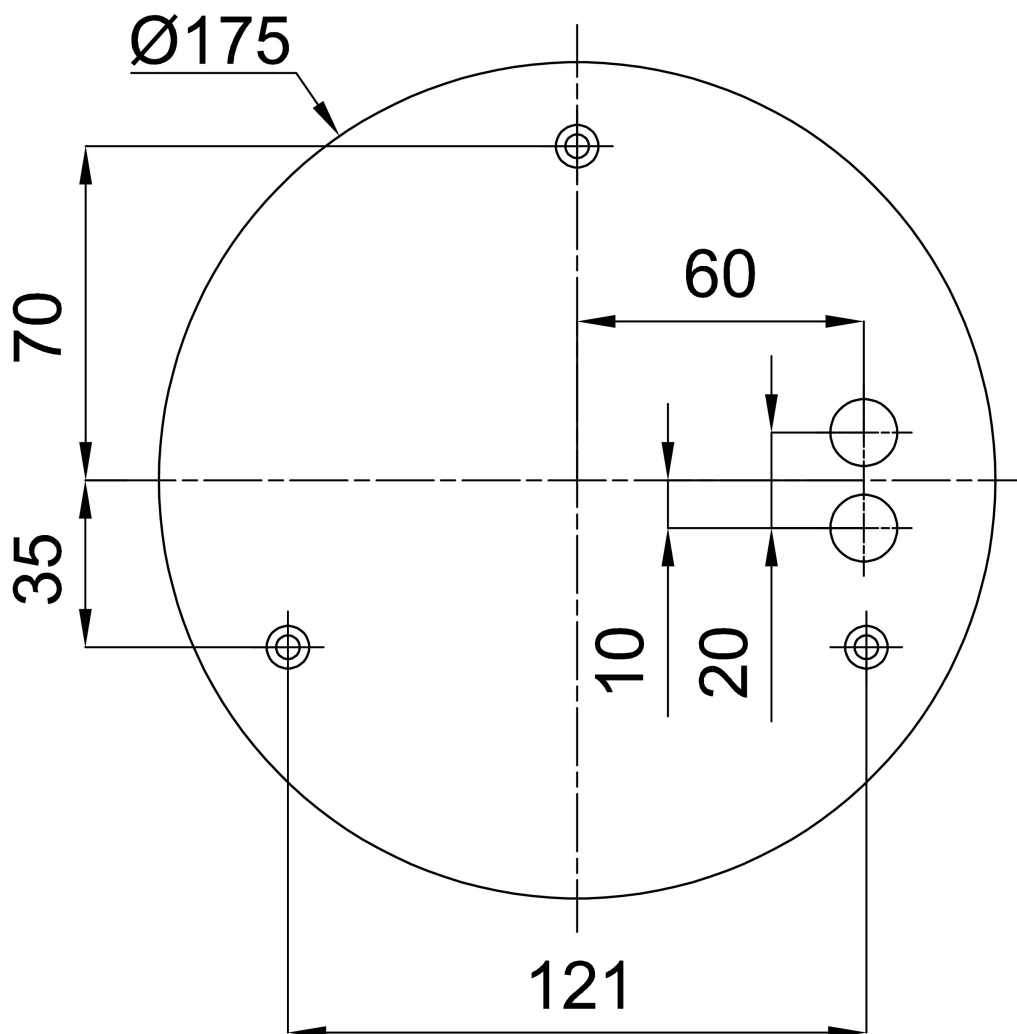

Technical data

Types of luminaires	Classic on/off
Mounting type	Suspended - cable
Base material	steel
Shade material	opal polymethyl methacrylate
Base color	Olive Ral6011
Shade color	white
Mounting location	ceiling
Width	400 mm
Length	400 mm
Height	50 mm
Diameter	ø 400 mm
Suspension length	1000 mm
mounting holes (diameter)	3xø5mm
Cable entrance	2xø16mm
Energy Class	C
Operating temperature	from -20°C to +30°C

*The warranty for the batteries is valid for 36 months from the date of purchase.

Installation dimensions:

Additional assortment:

Lampshade

Product code	Name	Color	Picture	Drawing
20668	PM91	white	