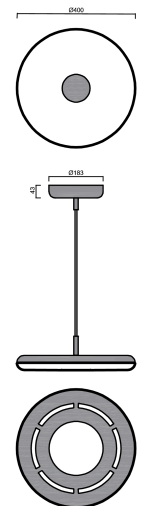

ZETA ST1 UP/DOWN

LED-1L641E700/250ZST/FP91/L100 O 2/1 3K#

WWW.OSMONT.CZ

ZETA ST1 UP/DOWN

Product code: ZET60162

Type: LED-1L641E700/250ZST/FP91/L100 O 2/1 3K#

Short description of the luminaire: Olive green colour | pendant LED light ON/OFF | two-circuit connection | direct and indirect lighting version | matt PMMA shade | textile cable pendant (with inner support wire) 100 cm |

Technical data

Types of luminaires	Classic on/off
Mounting type	Suspended - cable
Base material	steel
Shade material	opal polymethyl methacrylate
Base color	Olive Ral6011
Shade color	white
Mounting location	ceiling
Width	400 mm
Length	400 mm
Height	50 mm
Diameter	ø 400 mm
Suspension length	1000 mm
mounting holes (diameter)	3xø5mm
Cable entrance	2xø16mm
Energy Class	C
Operating temperature	from -20°C to +30°C

Electrical data

Power consumption	31+11 W
Ingress Protection	IP40
Socket	LED modul
terminal block	snap terminal block
Automatic circuit breaker type B10A	10 pcs
Automatic circuit breaker type B16A	16 pcs
Automatic circuit breaker type C10A	16 pcs
Automatic circuit breaker type C16A	26 pcs
Number of LED drivers	2