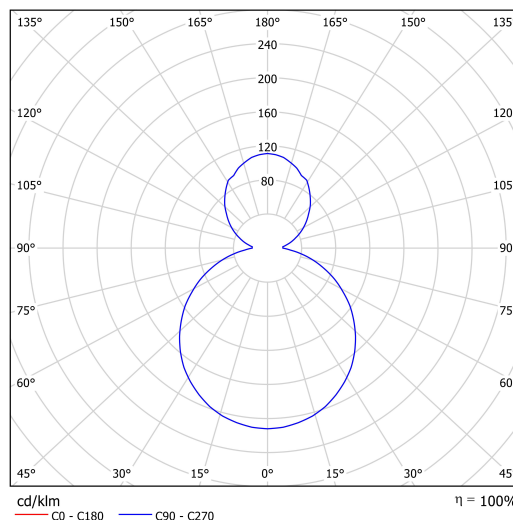

Luminous data

Lum. flux of luminaire	4640 lm
Lum. flux of light source	6540 lm
Luminaire efficacy	110 lm/W
Chromaticity temperature	3000 K
Rated life time LED L80/B10	100000 hours
CRI	Ra80
MacAdam	3
Blue light hazard	Risk group 0