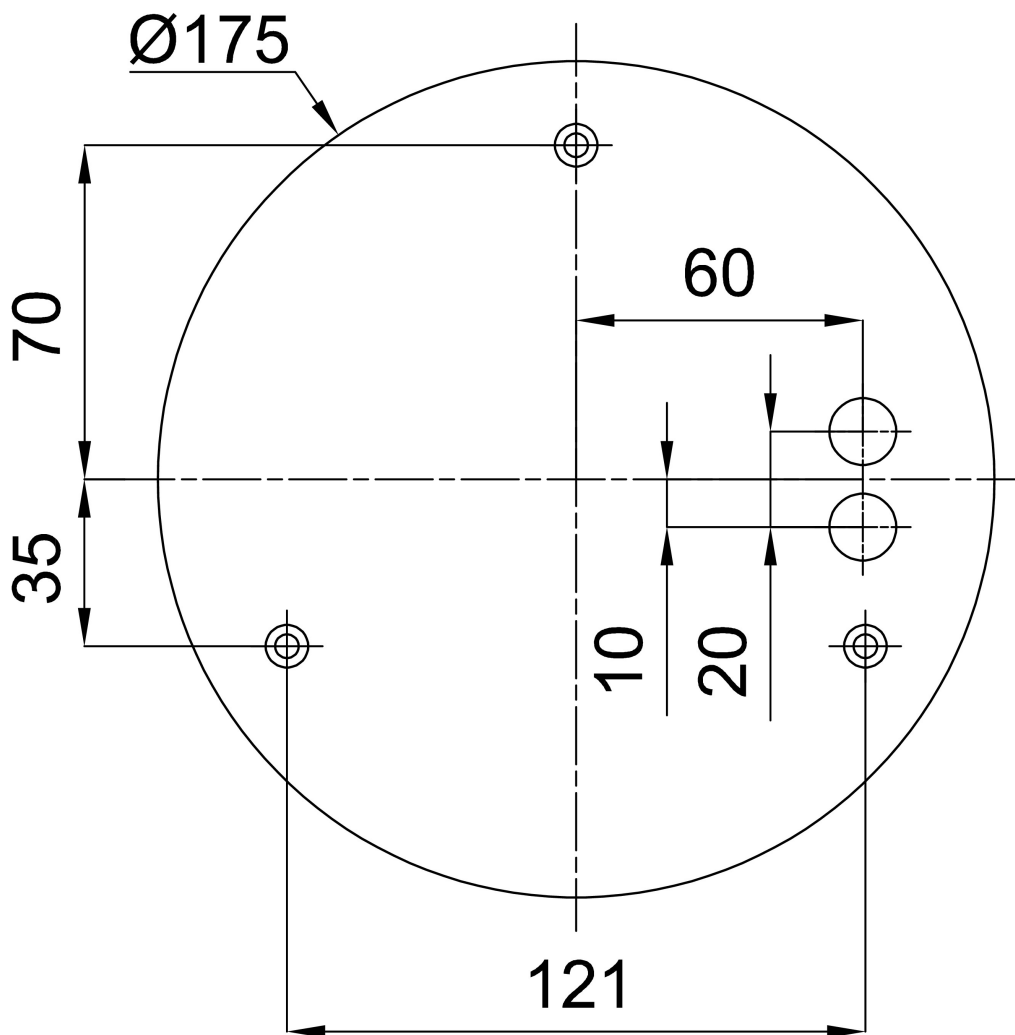

Technical data

Types of luminaires	Dimmable
Mounting type	Suspended - cable
Base material	steel
Shade material	opal polymethyl methacrylate
Base color	Olive Ral6011
Shade color	white
Mounting location	ceiling
Width	400 mm
Length	400 mm
Height	50 mm
Diameter	ø 400 mm
Suspension length	1000 mm
mounting holes (diameter)	3xø5mm
Cable entrance	2xø16mm
Energy Class	C
Operating temperature	from -20°C to +30°C

Installation dimensions:

Additional assortment:

Lampshade

Product code	Name	Color	Picture	Drawing
20668	PM91	white	