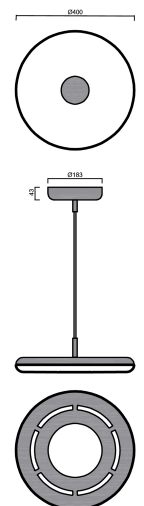

ZETA ST1 UP/DOWN

LED-1L641E700/250ZST/FP91/L100 B 2/1 DALI 3K#

WWW.OSMONT.CZ

ZETA ST1 UP/DOWN

Product code: ZET60147

Type: LED-1L641E700/250ZST/FP91/L100 B 2/1 DALI 3K#

Short description of the luminaire: White colour | pendant LED light DALI | two-circuit connection | direct and indirect lighting version | matt PMMA shade | textile cable pendant (with inner support wire) 100 cm |

Technical data

Types of luminaires	Dimmable
Mounting type	Suspended - cable
Base material	steel
Shade material	opal polymethyl methacrylate
Base color	white Ral9003
Shade color	white
Mounting location	ceiling
Width	400 mm
Length	400 mm
Height	50 mm
Diameter	ø 400 mm
Suspension length	1000 mm
mounting holes (diameter)	3xø5mm
Cable entrance	2xø16mm
Energy Class	C
Operating temperature	from -20°C to +30°C

Electrical data

Power consumption	31+11 W
Ingress Protection	IP40
Socket	LED modul
terminal block	snap terminal block
Automatic circuit breaker type B10A	15 pcs
Automatic circuit breaker type B16A	25 pcs
Automatic circuit breaker type C10A	26 pcs
Automatic circuit breaker type C16A	42 pcs
Number of LED drivers	2