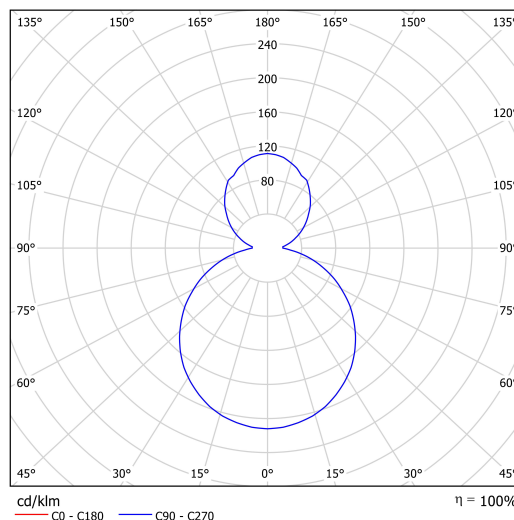

Luminous data

Lum. flux of luminaire	3470+1170 lm
Lum. flux of light source	4820+1720 lm
Luminaire efficacy	111 lm/W
Chromaticity temperature	3000 K
Rated life time LED L80/B10	100000 hours
CRI	Ra80
MacAdam	3
Blue light hazard	Risk group 0