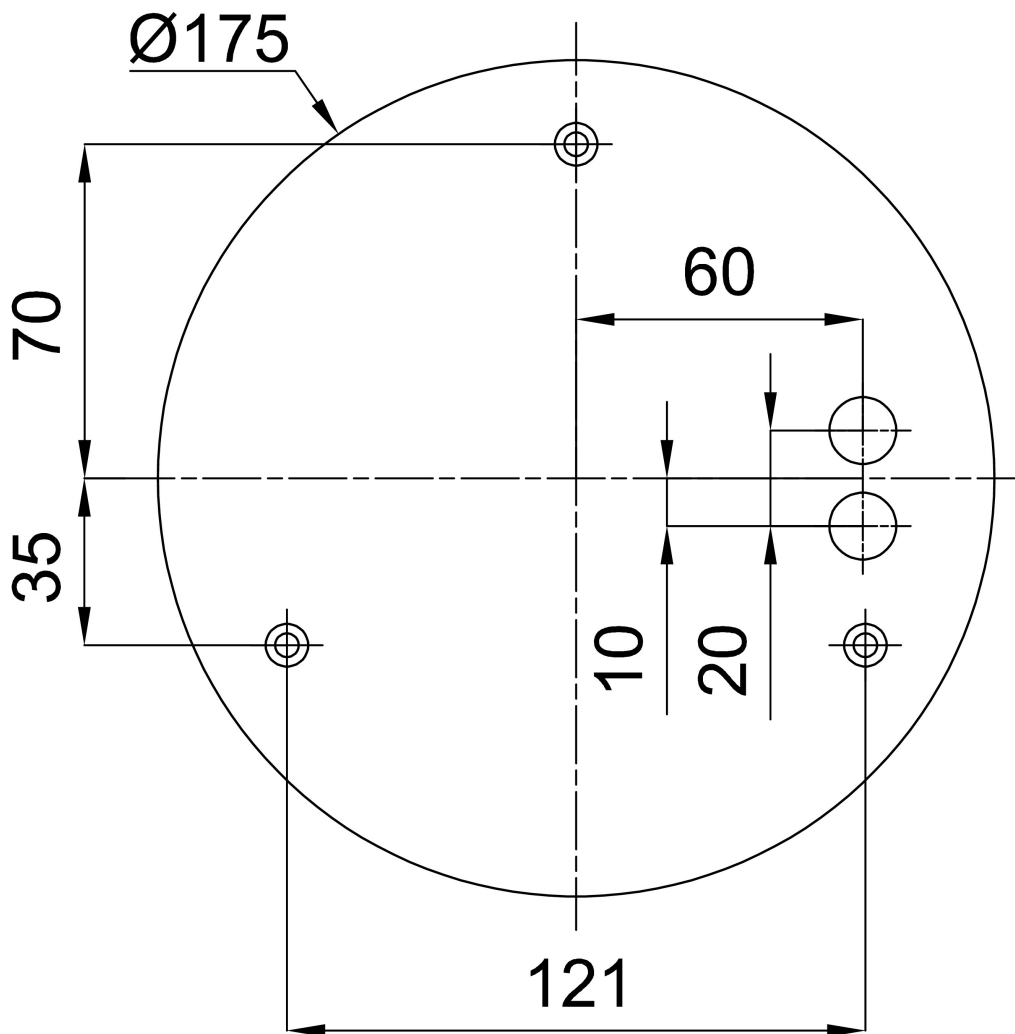

Technical data

Types of luminaires	Dimmable
Mounting type	Suspended - cable
Base material	steel
Shade material	opal polymethyl methacrylate
Base color	white Ral9003
Shade color	white
Mounting location	ceiling
Width	400 mm
Length	400 mm
Height	50 mm
Diameter	ø 400 mm
Suspension length	1000 mm
mounting holes (diameter)	3xø5mm
Cable entrance	2xø16mm
Energy Class	C
Operating temperature	from -20°C to +30°C

*The warranty for the batteries is valid for 36 months from the date of purchase.

Installation dimensions:

Additional assortment:

Lampshade

Product code	Name	Color	Picture	Drawing
20668	PM91	white	