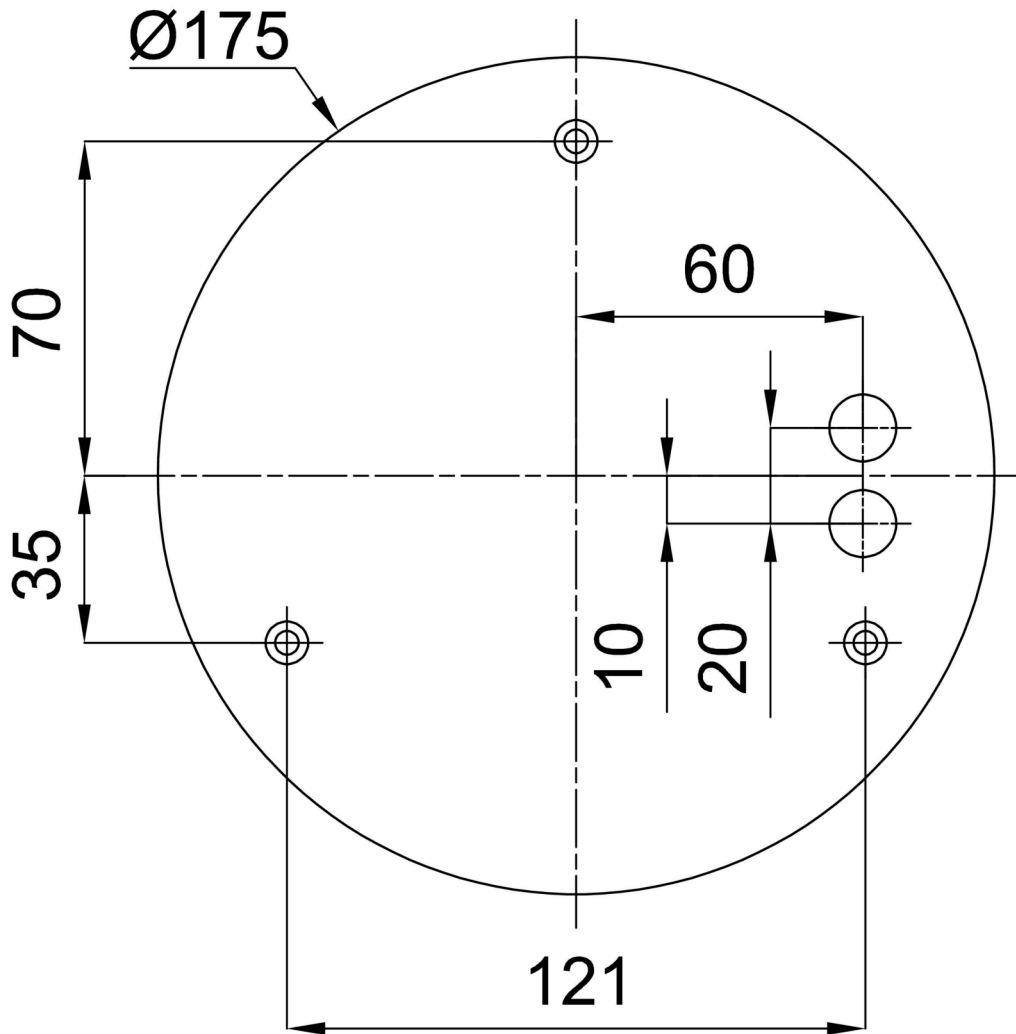

Technical

Types of luminaires	Dimmable
Mounting type	Suspended - textile cable
Base material	steel
Shade material	opal polymethyl methacrylate
Base color	white Ral9003
Shade color	white
Mounting location	ceiling
Width	400 mm
Length	400 mm
Height	50 mm
Diameter	ø 400 mm
Hinge length	1000 mm
mounting holes (diameter)	3xø5mm
Installation wire (diameter)	2xø16mm
Energy Class	C
Operating temperature	from -20°C to +30°C

Installation dimensions:

Additional assortment:

Lampshade

Product code	Name	Color	Description	Picture	Drawing
20668	PM91	white		