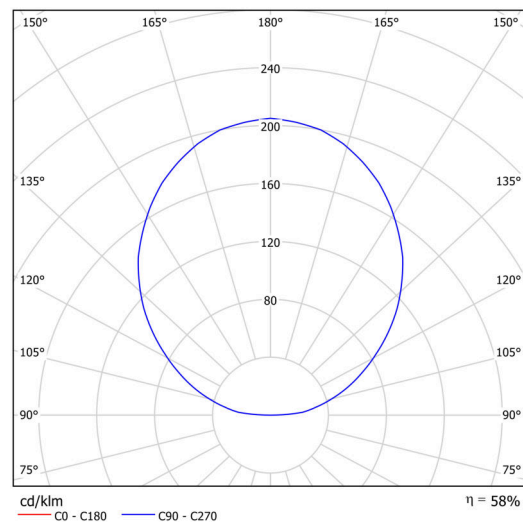

Luminous

Lum. flux of luminaire	3620 lm
Lum. flux of light source	5030 lm
Luminaire efficacy	116 lm/W
Temperature	4000 K
Rated life time LED L80/B10	100000 hours
CRI	Ra80
MacAdam	3
Blue light hazard	Risk group 0