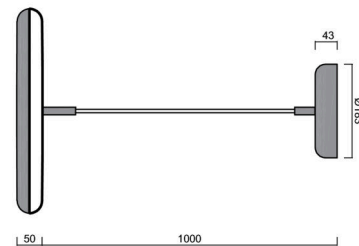

Technical

Types of luminaires	Dimmable
Mounting type	Suspended - textile cable
Base material	steel
Shade material	opal polymethyl methacrylate
Base color	white Ral9003
Shade color	white
Mounting location	ceiling
Width	400 mm
Length	400 mm
Height	50 mm
Diameter	ø 400 mm
Hinge length	1000 mm
mounting holes (diameter)	3xø5mm
Installation wire (diameter)	2xø16mm
Energy Class	C
Operating temperature	from -20°C to +30°C