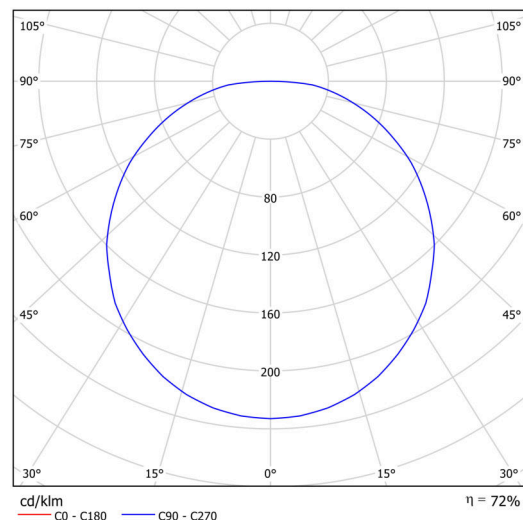

ZETA ST1 FP

Product code: ZET60556

Type: LED-1L64E700ZST/FP91/L100 0 4K#

Short description of the luminaire: Olive green color | pendant LED light | ON/OFF | direct lighting version | PMMA matt shade

Technical

Types of luminaires	Classic on/off
Mounting type	Suspended - textile cable
Base material	steel
Shade material	opal polymethyl methacrylate
Base color	Olive Ral6011
Shade color	white - Olive
Mounting location	ceiling
Width	400 mm
Length	400 mm
Height	50 mm
Diameter	ø 400 mm
Hinge length	1000 mm
mounting holes (diameter)	3xø5mm
Installation wire (diameter)	2xø16mm
Energy Class	C
Operating temperature	from -20°C to +30°C

Electric

Power consumption	31 W
Ingress Protection	IP40
Socket	LED modul
terminal block	snap terminal block
Automatic circuit breaker type B10A	14 pcs
Automatic circuit breaker type B16A	22 pcs
Automatic circuit breaker type C10A	23 pcs
Automatic circuit breaker type C16A	36 pcs

Luminous

Lum. flux of luminaire	3620 lm
Lum. flux of light source	5030 lm
Luminaire efficacy	116 lm/W
Temperature	4000 K
Rated life time LED L80/B10	100000 hours
CRI	Ra80
MacAdam	3
Blue light hazard	Risk group 0

Eulum data for calculation programs are available at www.osmont.cz.