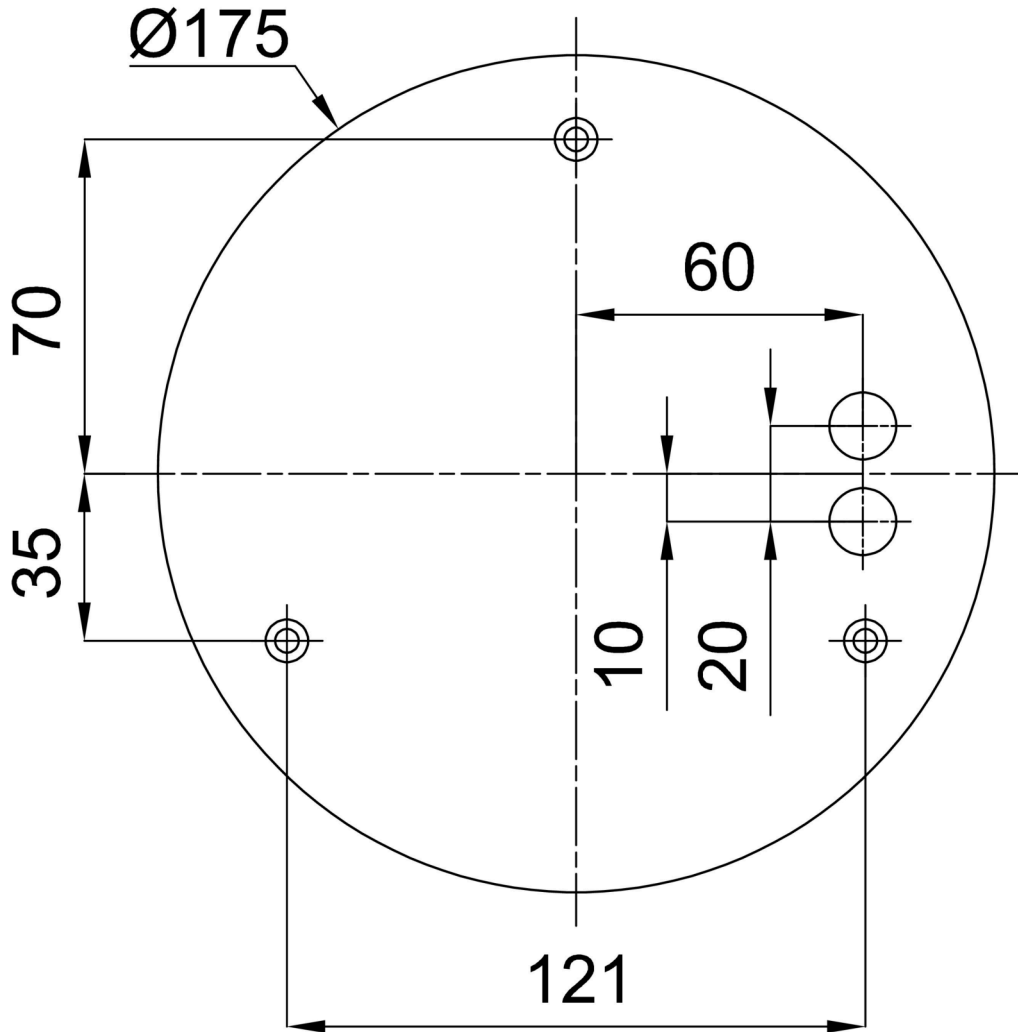

## Technical

Types of luminaires	Classic on/off
Mounting type	Suspended - textile cable
Base material	steel
Shade material	opal polymethyl methacrylate
Base color	Olive Ral6011
Shade color	white - Olive
Mounting location	ceiling
Width	400 mm
Length	400 mm
Height	50 mm
Diameter	ø 400 mm
Hinge length	1000 mm
mounting holes (diameter)	3xø5mm
Installation wire (diameter)	2xø16mm
Energy Class	C
Operating temperature	from -20°C to +30°C

Installation dimensions: