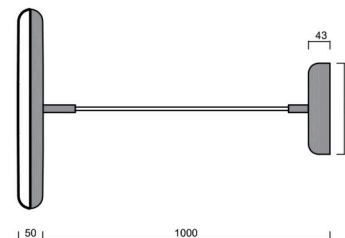

ZETA ST1 FP

Product code: ZET60556

Type: LED-1L64E700ZST/FP91/L100 0 4K#

Short description of the luminaire: Olive green color | pendant LED light | ON/OFF | direct lighting version | PMMA matt shade

Technical

Types of luminaires	Classic on/off
Mounting type	Suspended - textile cable
Base material	steel
Shade material	opal polymethyl methacrylate
Base color	Olive Ral6011
Shade color	white - Olive
Mounting location	ceiling
Width	400 mm
Length	400 mm
Height	50 mm
Diameter	ø 400 mm
Hinge length	1000 mm
mounting holes (diameter)	3xø5mm
Installation wire (diameter)	2xø16mm
Energy Class	C
Operating temperature	from -20°C to +30°C

Electric

Power consumption	31 W
Ingress Protection	IP40
Socket	LED modul
terminal block	snap terminal block
Automatic circuit breaker type B10A	14 pcs
Automatic circuit breaker type B16A	22 pcs
Automatic circuit breaker type C10A	23 pcs
Automatic circuit breaker type C16A	36 pcs

Luminous

Lum. flux of luminaire	3620 lm
Lum. flux of light source	5030 lm
Luminaire efficacy	116 lm/W
Temperature	4000 K
Rated life time LED L80/B10	100000 hours
CRI	Ra80
MacAdam	3
Blue light hazard	Risk group 0

Eulum data for calculation programs are available at www.osmont.cz.