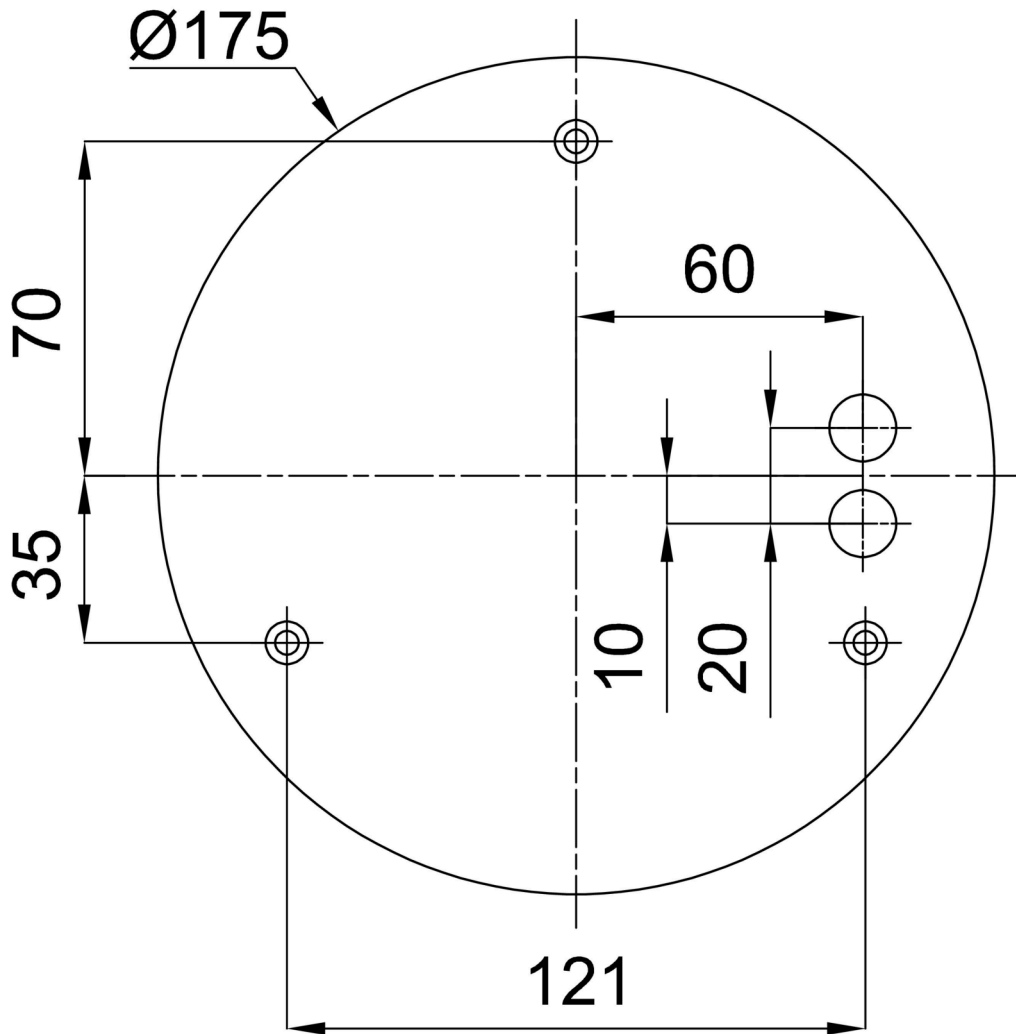

Technical

Types of luminaires	Classic on/off
Mounting type	Suspended - textile cable
Base material	steel
Shade material	opal polymethyl methacrylate
Base color	grey Ral7040
Shade color	white - grey
Mounting location	ceiling
Width	400 mm
Length	400 mm
Height	50 mm
Diameter	ø 400 mm
Hinge length	1000 mm
mounting holes (diameter)	3xø5mm
Installation wire (diameter)	2xø16mm
Energy Class	C
Operating temperature	from -20°C to +30°C

Installation dimensions:

Additional assortment:

Lampshade

Product code	Name	Color	Description	Picture	Drawing
20668	PM91	white			