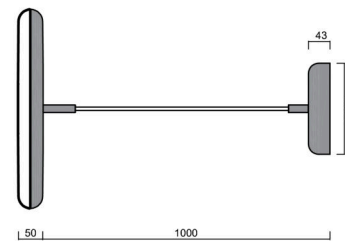

Technical

Types of luminaires	Classic on/off
Mounting type	Suspended - textile cable
Base material	steel
Shade material	opal polymethyl methacrylate
Base color	grey Ral7040
Shade color	white - grey
Mounting location	ceiling
Width	400 mm
Length	400 mm
Height	50 mm
Diameter	ø 400 mm
Hinge length	1000 mm
mounting holes (diameter)	3xø5mm
Installation wire (diameter)	2xø16mm
Energy Class	C
Operating temperature	from -20°C to +30°C