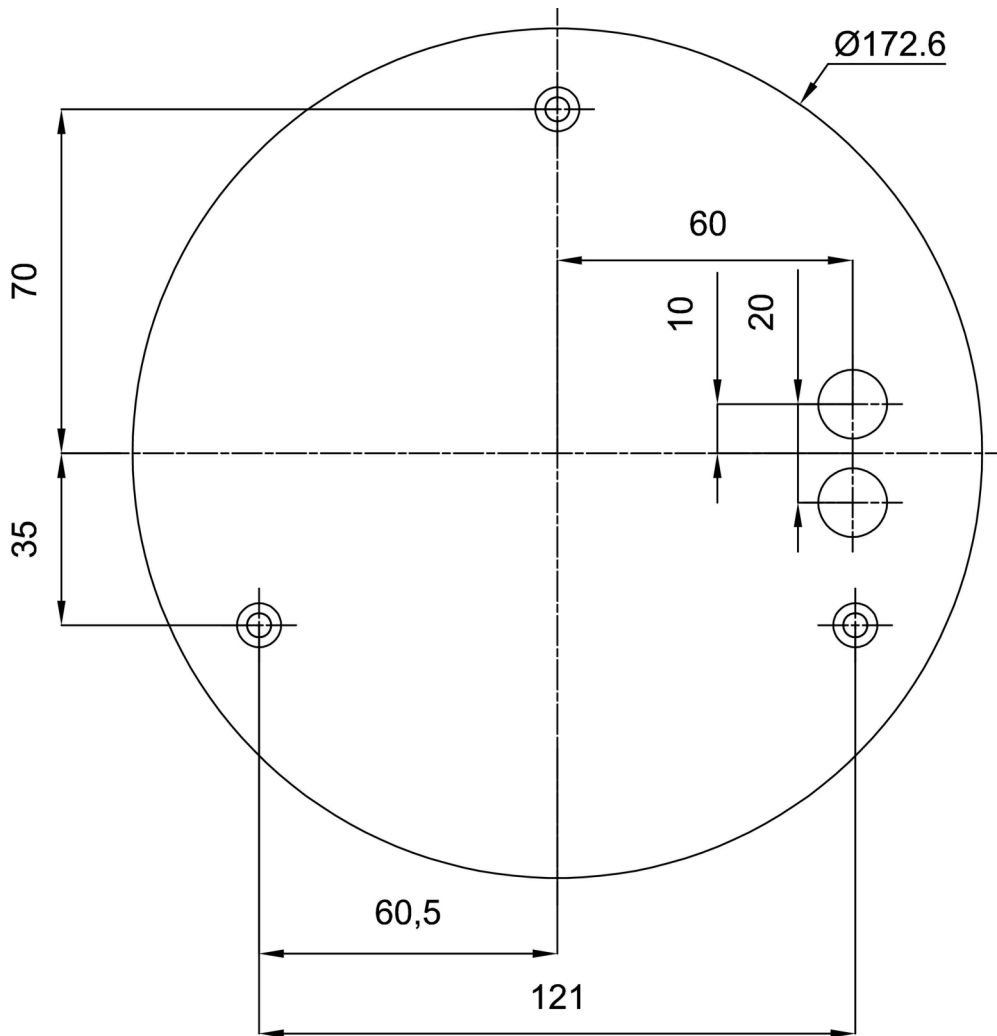

## Technical

Types of luminaires	Classic on/off
Mounting type	surface mounted
Base material	steel
Shade material	opal polymethyl methacrylate
Base color	Golden Beach RAL1015
Shade color	white - Golden Beach
Mounting location	ceiling/wall
Width	600 mm
Length	600 mm
Height	105 mm
Diameter	ø 600 mm
mounting holes (diameter)	3xø5mm
Installation wire (diameter)	2xø16mm
Energy Class	C
Operating temperature	from -20°C to +30°C

Installation dimensions: