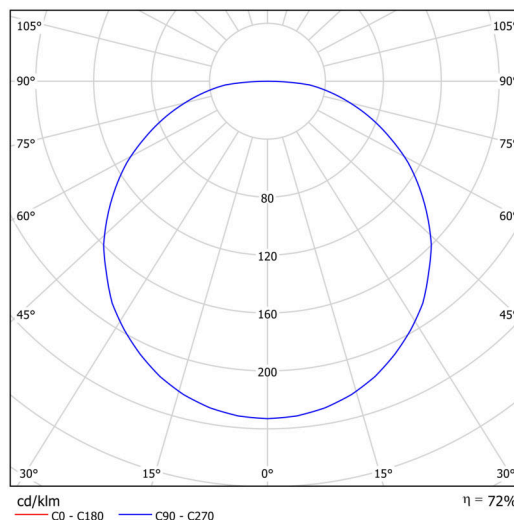

Luminous

Lum. flux of luminaire	4790 lm
Lum. flux of light source	6650 lm
Luminaire efficacy	126 lm/W
Temperature	4000 K
Rated life time LED L80/B10	100000 hours
CRI	Ra80
MacAdam	3
Blue light hazard	Risk group 0

Eulum data for calculation programs are available at www.osmont.cz.