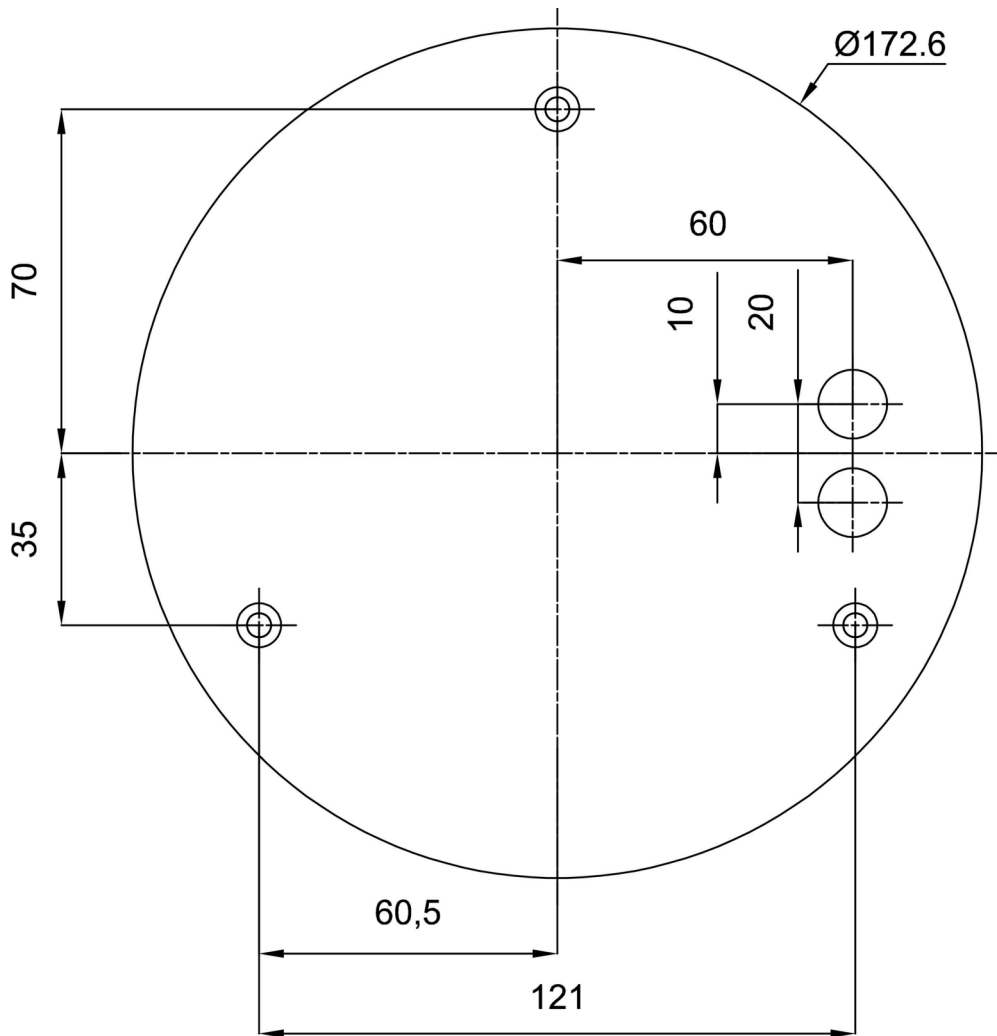

Technical

| | |
|------------------------------|------------------------------|
| Types of luminaires | Dimmable |
| Mounting type | surface mounted |
| Base material | steel |
| Shade material | opal polymethyl methacrylate |
| Base color | black Ral9005 |
| Shade color | white - black |
| Mounting location | ceiling/wall |
| Width | 600 mm |
| Length | 600 mm |
| Height | 105 mm |
| Diameter | ø 600 mm |
| mounting holes (diameter) | 3xø5mm |
| Installation wire (diameter) | 2xø16mm |
| Energy Class | C |
| Operating temperature | from -20°C to +30°C |

*The warranty for the batteries is valid for 12 months from the date of purchase.

Installation dimensions:

Additional assortment:

Lampshade

| Product code | Name | Color | Description | Picture | Drawing |
|--------------|------|-------|-------------|--|---------|
| 20669 | PM92 | white | |  | |