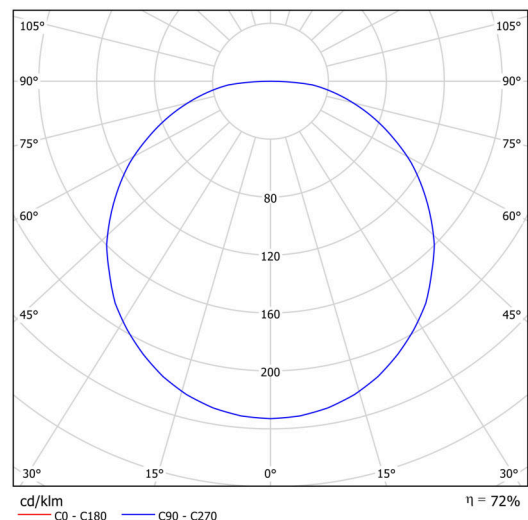

Luminous

Lum. flux of luminaire	4590 lm
Lum. flux of light source	6370 lm
Luminaire efficacy	120 lm/W
Temperature	3000 K
Rated life time LED L80/B10	100000 hours
CRI	Ra80
MacAdam	3
Blue light hazard	Risk group 0

Eulum data for calculation programs are available at www.osmont.cz.