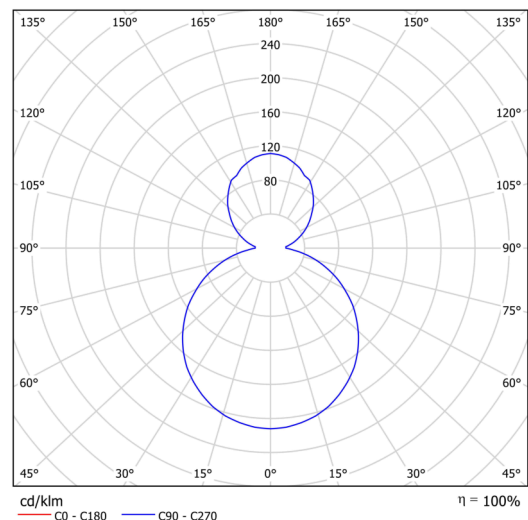

Luminous data

Lum. flux of luminaire	3620+1220 lm
Lum. flux of light source	5030+1790 lm
Chromaticity temperature	4000 K
Rated life time LED L80/B10	100000 hours
CRI	Ra80
MacAdam	3
Blue light hazard	Risk group 0

Eulum data for calculation programs are available at www.osmont.cz.