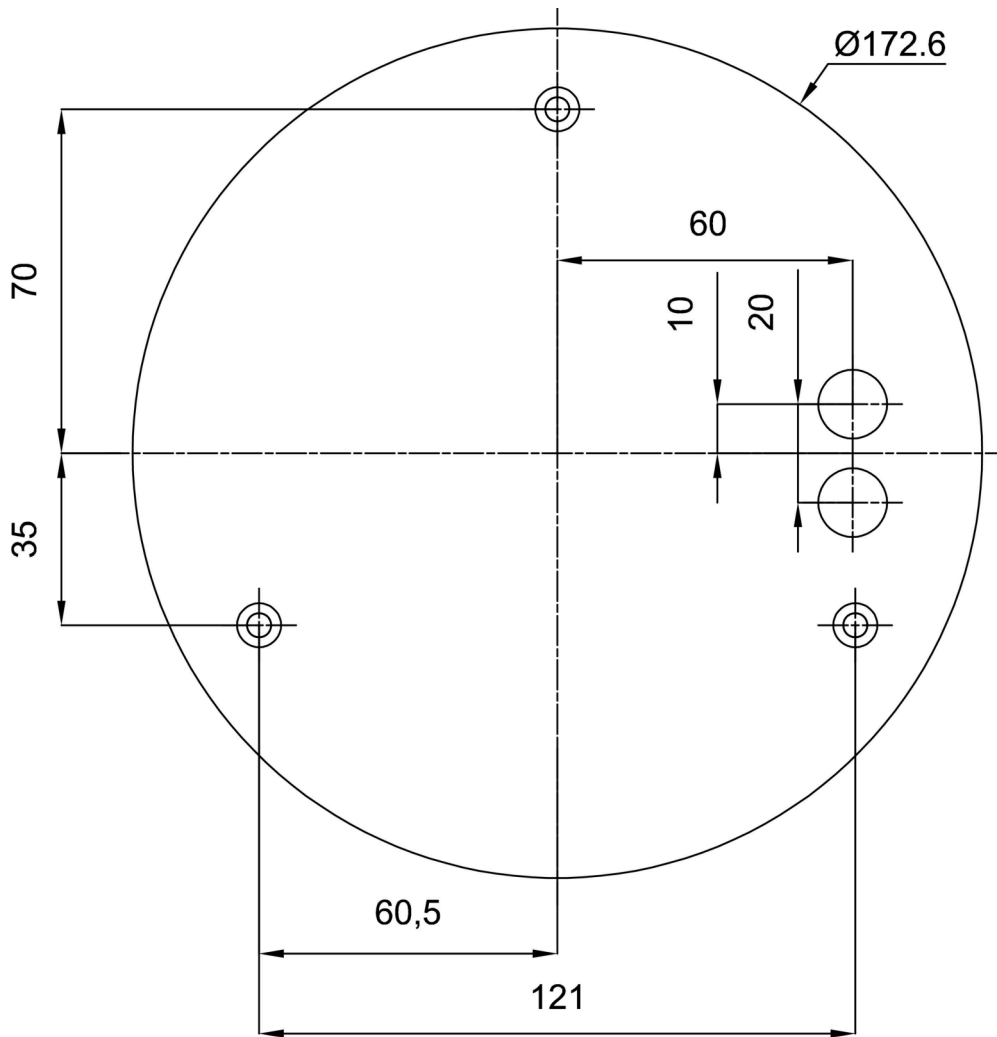

Technical data

Types of luminaires	Classic on/off
Mounting type	surface mounted
Base material	steel
Shade material	opal polymethyl methacrylate
Base color	Olive Ral6011
Shade color	white
Mounting location	ceiling/wall
Width	400 mm
Length	400 mm
Height	105 mm
Diameter	ø 400 mm
mounting holes (diameter)	3xø5mm
Cable entrance	2xø16mm
Energy Class	D
Operating temperature	from -20°C to +30°C

Electrical data

Power consumption	31+11 W
Ingress Protection	IP40
Socket	LED modul
terminal block	snap terminal block

Luminous data

Lum. flux of luminaire	3620+1220 lm
Lum. flux of light source	5030+1790 lm
Chromaticity temperature	4000 K
Rated life time LED L80/B10	100000 hours
CRI	Ra80
MacAdam	3
Blue light hazard	Risk group 0

Installation dimensions:

Additional assortment:

Lampshade

Product code	Name	Color	Picture	Drawing
20668	PM91	white		