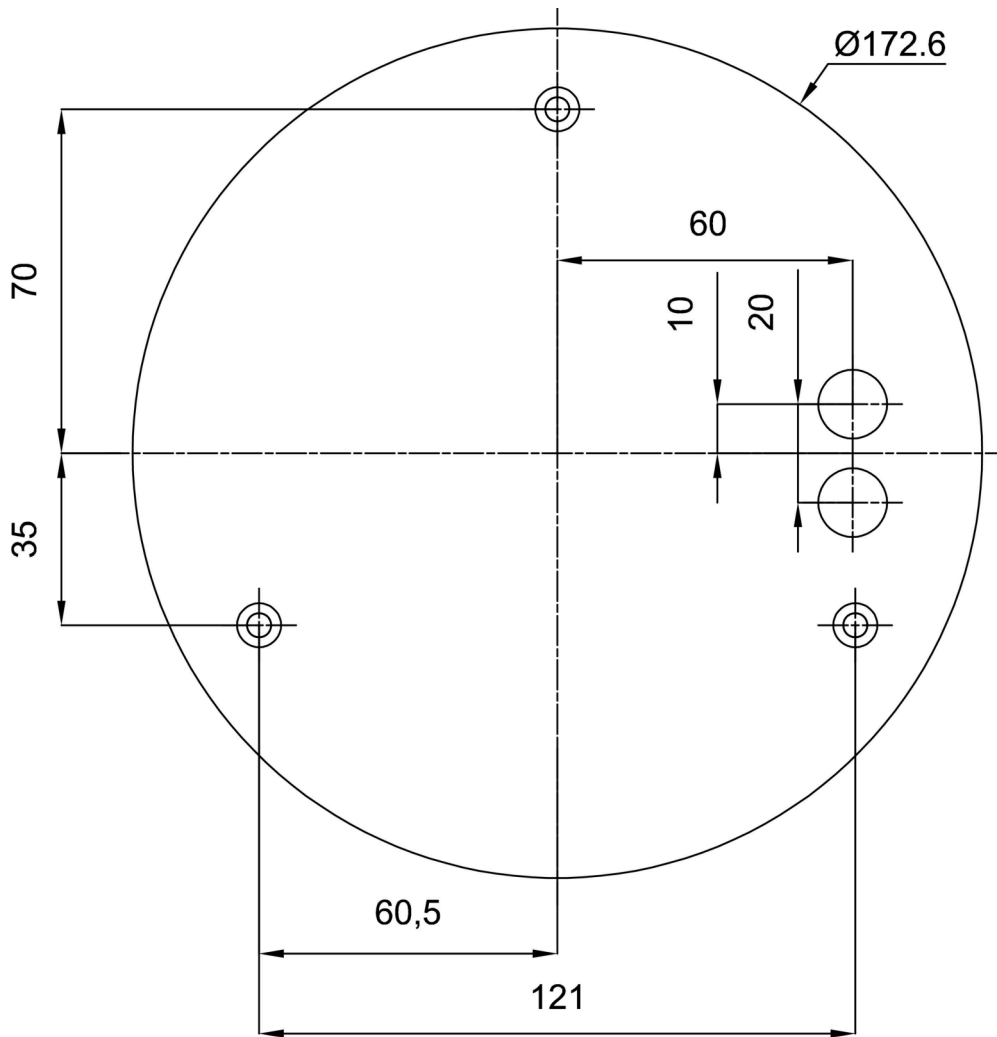

Technical data

Types of luminaires	Dimmable
Mounting type	surface mounted
Base material	steel
Shade material	opal polymethyl methacrylate
Base color	Golden Beach RAL1015
Shade color	white
Mounting location	ceiling/wall
Width	400 mm
Length	400 mm
Height	105 mm
Diameter	ø 400 mm
mounting holes (diameter)	3xø5mm
Cable entrance	2xø16mm
Energy Class	D
Operating temperature	from -20°C to +30°C

Electrical data

Power consumption	31+11 W
Ingress Protection	IP40
Socket	LED modul
terminal block	snap terminal block

Luminous data

Lum. flux of luminaire	3620+1220 lm
Lum. flux of light source	5030+1790 lm
Chromaticity temperature	4000 K
Rated life time LED L80/B10	100000 hours
CRI	Ra80
MacAdam	3
Blue light hazard	Risk group 0

Installation dimensions:

Additional assortment:

Lampshade

Product code	Name	Color	Picture	Drawing
20668	PM91	white		