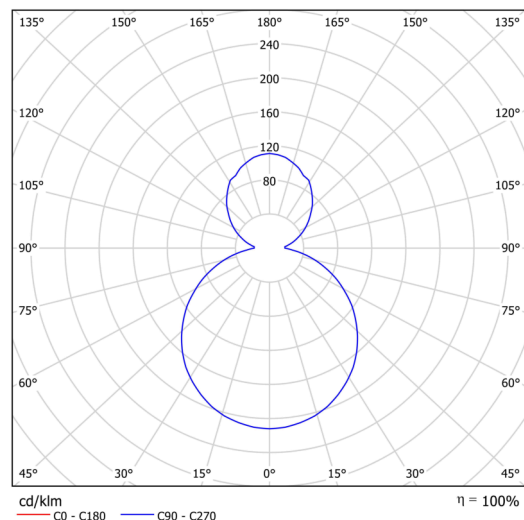

Luminous data

Lum. flux of luminaire	4840 lm
Lum. flux of light source	6820 lm
Chromaticity temperature	4000 K
Rated life time LED L80/B10	100000 hours
CRI	Ra80
MacAdam	3
Blue light hazard	Risk group 0

Eulum data for calculation programs are available at www.osmont.cz.