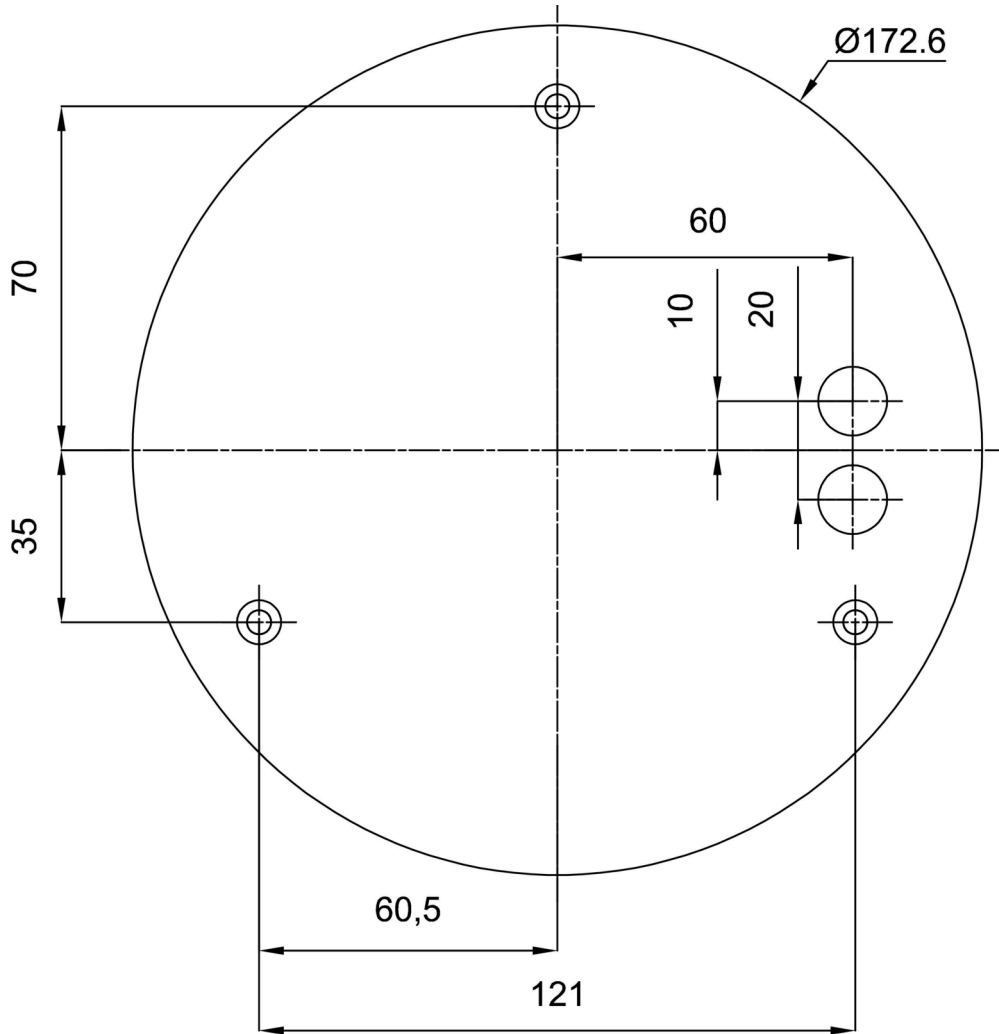

Technical data

Types of luminaires	Dimmable
Mounting type	surface mounted
Base material	steel
Shade material	opal polymethyl methacrylate
Base color	Golden Beach RAL1015
Shade color	white
Mounting location	ceiling/wall
Width	400 mm
Length	400 mm
Height	105 mm
Diameter	ø 400 mm
mounting holes (diameter)	3xø5mm
Cable entrance	2xø16mm
Energy Class	D
Operating temperature	from -20°C to +30°C

Electrical data

Power consumption	42 W
Ingress Protection	IP40
Socket	LED modul
terminal block	snap terminal block

Luminous data

Lum. flux of luminaire	4840 lm
Lum. flux of light source	6820 lm
Chromaticity temperature	4000 K
Rated life time LED L80/B10	100000 hours
CRI	Ra80
MacAdam	3
Blue light hazard	Risk group 0

Installation dimensions:

Additional assortment:

Lampshade

Product code	Name	Color	Picture	Drawing
20668	PM91	white		