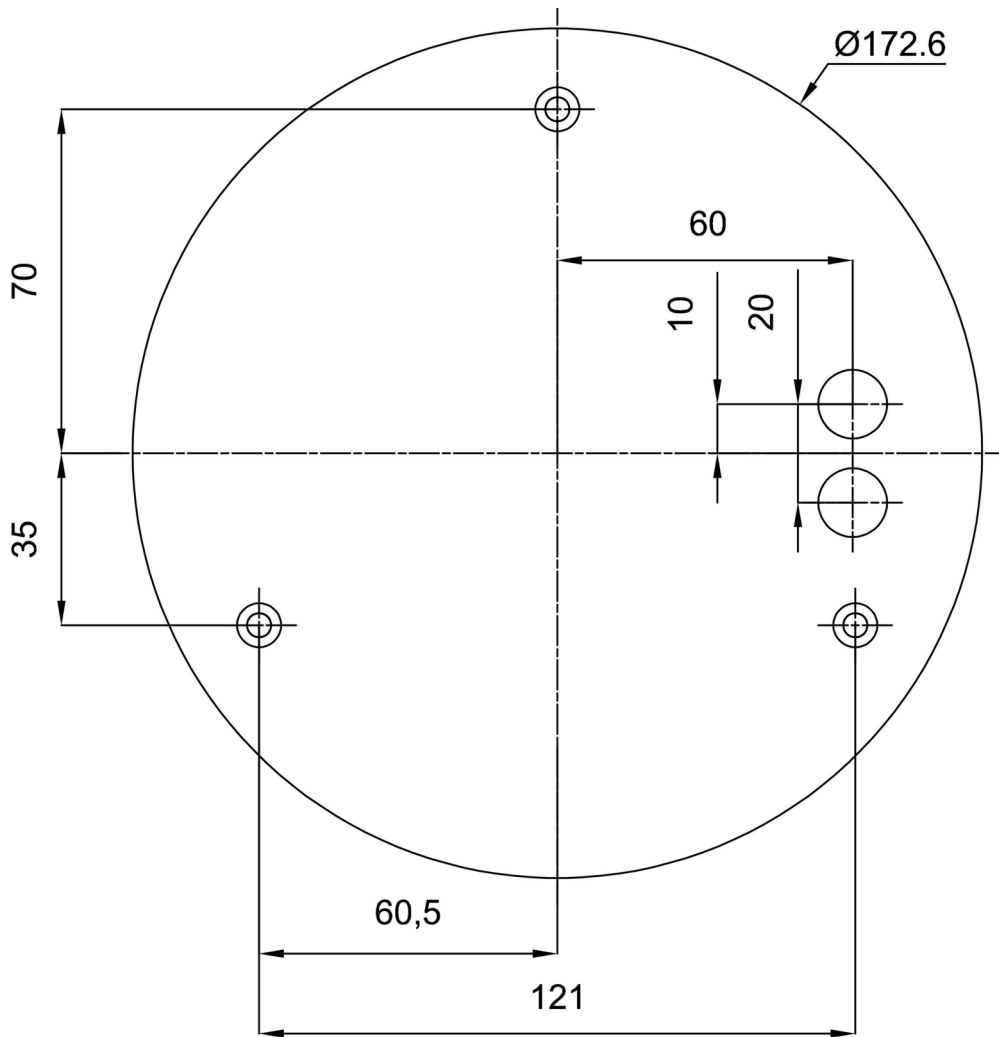

## Technical data

Types of luminaires	Classic on/off
Mounting type	surface mounted
Base material	steel
Shade material	opal polymethyl methacrylate
Base color	Golden Beach RAL1015
Shade color	white
Mounting location	ceiling/wall
Width	400 mm
Length	400 mm
Height	105 mm
Diameter	ø 400 mm
mounting holes (diameter)	3xø5mm
Cable entrance	2xø16mm
Energy Class	D
Operating temperature	from -20°C to +30°C

## Installation dimensions: