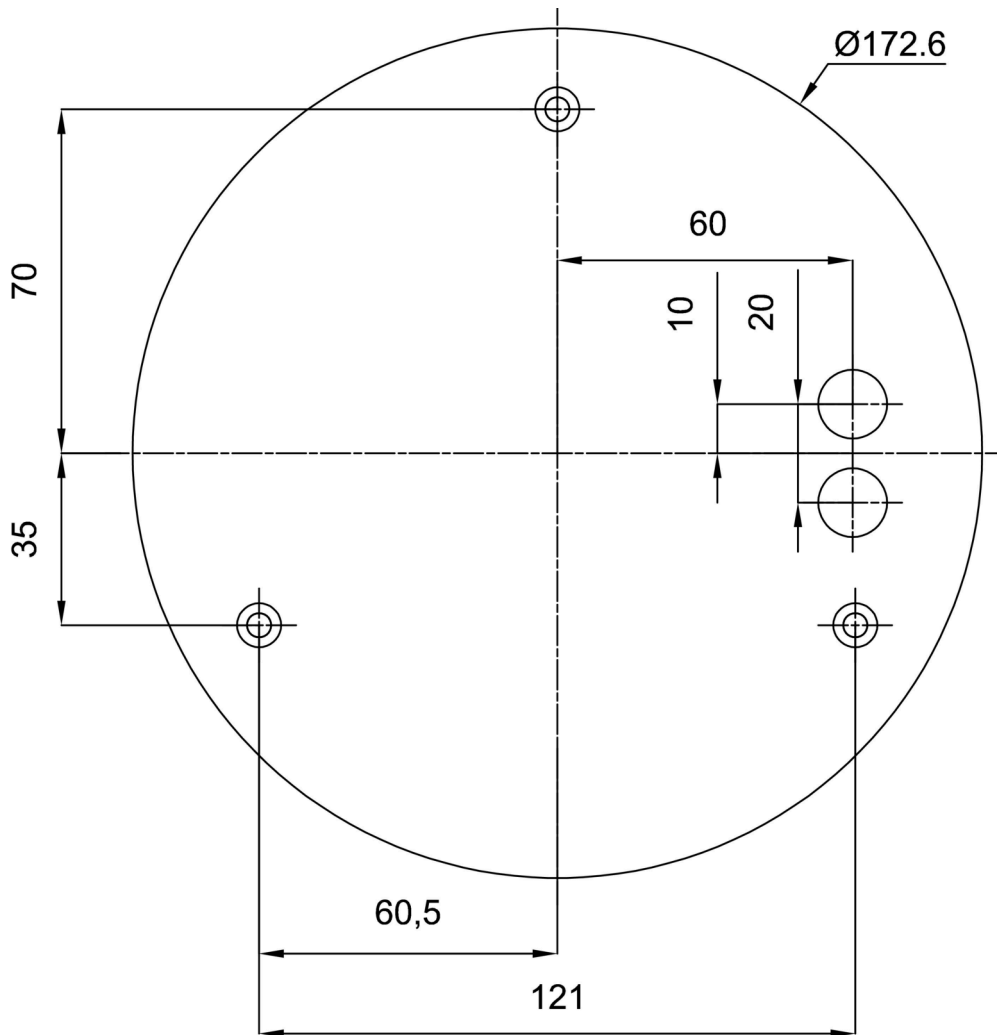

Logistical data

EAN	8591728234355
Weight NTTO	2.8 Kg
Weight BTTO	3.1 Kg
Number of cartons	1 pcs
Warranty*	60 months

*The warranty for the batteries is valid for 36 months from the date of purchase.

Installation dimensions: