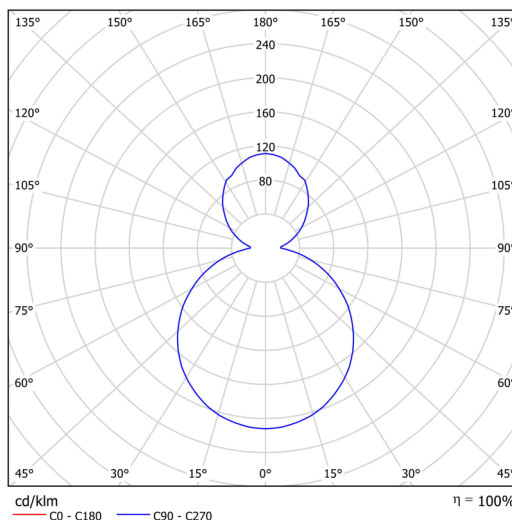

Luminous data

Lum. flux of luminaire	4840 lm
Lum. flux of light source	6820 lm
Chromaticity temperature	4000 K
Rated life time LED L80/B10	100000 hours
CRI	Ra80
MacAdam	3
Blue light hazard	Risk group 0

Eulum data for calculation programs are available at www.osmont.cz.