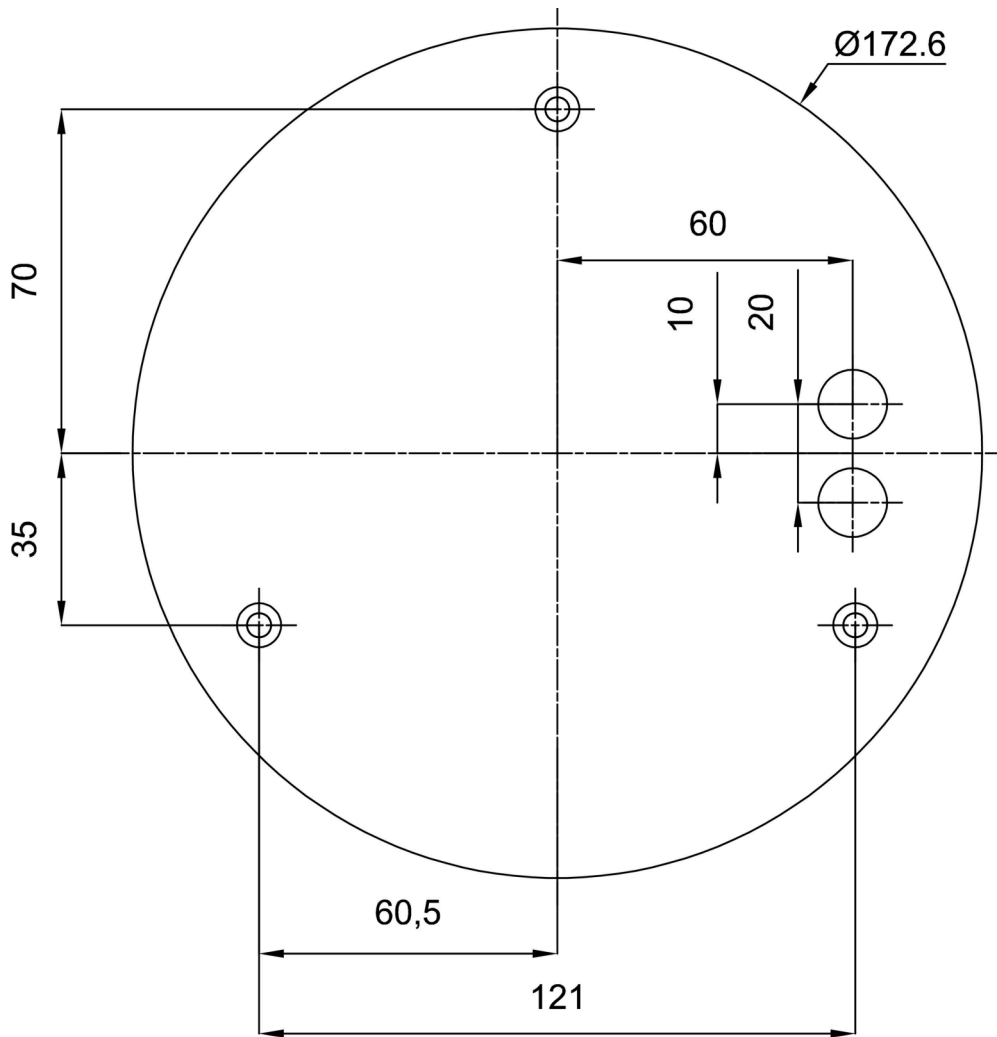

Technical data

Types of luminaires	Classic on/off
Mounting type	surface mounted
Base material	steel
Shade material	opal polymethyl methacrylate
Base color	white Ral9003
Shade color	white
Mounting location	ceiling/wall
Width	400 mm
Length	400 mm
Height	105 mm
Diameter	ø 400 mm
mounting holes (diameter)	3xø5mm
Cable entrance	2xø16mm
Energy Class	D
Operating temperature	from -20°C to +30°C

Electrical data

Power consumption	42 W
Ingress Protection	IP40
Socket	LED modul
terminal block	snap terminal block

Luminous data

Lum. flux of luminaire	4840 lm
Lum. flux of light source	6820 lm
Chromaticity temperature	4000 K
Rated life time LED L80/B10	100000 hours
CRI	Ra80
MacAdam	3
Blue light hazard	Risk group 0

Installation dimensions:

Additional assortment:

Lampshade

Product code	Name	Color	Picture	Drawing
20668	PM91	white		